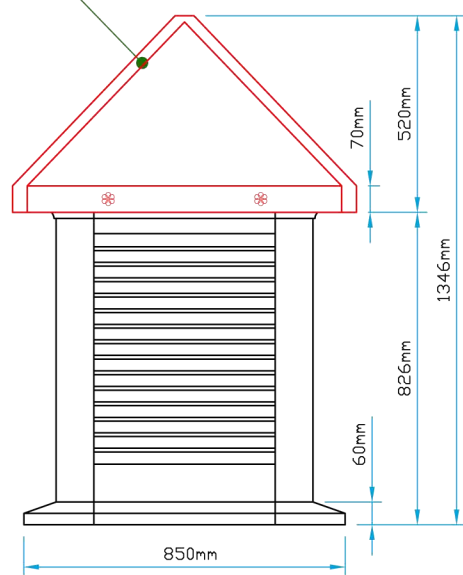

Plan View

Lead effect roof with mock lead welts.

Section A~A

GRP White Wood grained effect.

Front Elevation

Side Elevation

Bespoke Innovative G.R.P. Solutions
12a Keenaghan Road, Rock, Dungannon
Co Tyrone, BT70 3JL

Model: 85 PT Tower

Date: 09/12/09

Scale: 1:20 **Size:** A4

Drw by: G.J.G. **Chk'd:** G.T. **App'd:** G.T.

Sheet No: 1 of 1 **Rev:** 0

Drw Title: 85 PT Tower

Drw No: 0294/0

Revision		