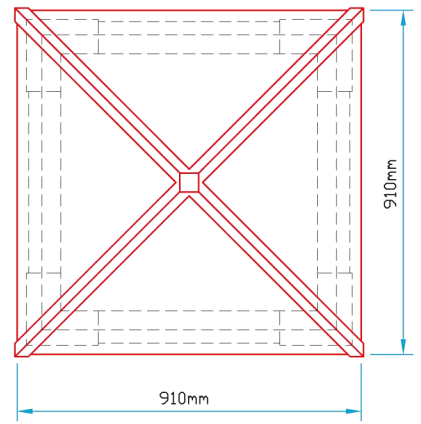

Plan View

Lead effect roof with mock lead welts.

Section A~A

GRP White Wood grained effect.

Front Elevation

Side Elevation

Bespoke Innovative G.R.P. Solutions
12a Keenaghan Road, Rock, Dungannon
Co Tyrone, BT70 3JL

Model: 85 PT Tower

Date: 09/12/09

Scale: 1:20 **Size:** A4

Drw by: G.J.G. **Chk'd:** G.T. **App'd:** G.T.

Sheet No: 1 of 1 **Rev:** 0

Drw Title: 85 PT Tower

Drw No: 0294/0

Revision		