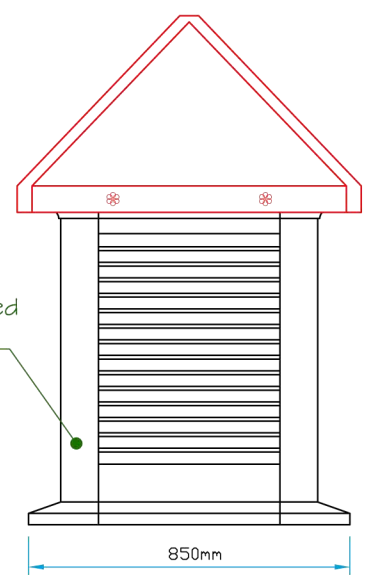

Plan View

Lead effect roof with mock lead welts.

Section A~A

GRP White Wood grained effect.

Front Elevation

Side Elevation

Bespoke Innovative G.R.P. Solutions
12a Keenaghan Road, Rock, Dungannon
Co Tyrone, BT70 3JL

Model: 85 PT Tower

Date: 09/12/09

Scale: 1:20 **Size:** A4

Drw by: G.J.G. **Chk'd:** G.T. **App'd:** G.T.

Sheet No: 1 of 1 **Rev:** 0

Drw Title: 85 PT Tower

Drw No: 0294/0

Revision		