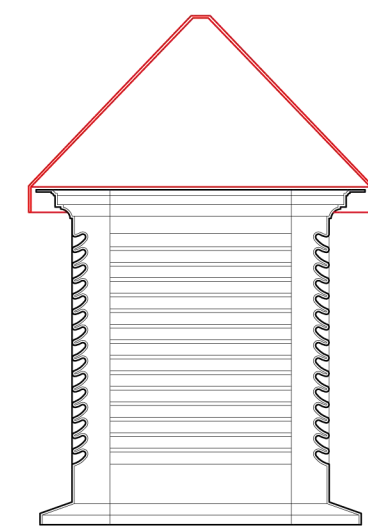

Plan View

Lead effect roof with mock lead welts.

Section A~A

GRP White Wood grained effect.

Front Elevation

Side Elevation

Bespoke Innovative G.R.P. Solutions
12a Keenaghan Road, Rock, Dungannon
Co Tyrone, BT70 3JL

Model: 85 PT Tower

Date: 09/12/09

Scale: 1:20 **Size:** A4

Drw by: G.J.G. **Chk'd:** G.T. **App'd:** G.T.

Sheet No: 1 of 1 **Rev:** 0

Drw Title: 85 PT Tower

Drw No: 0294/0

Revision		