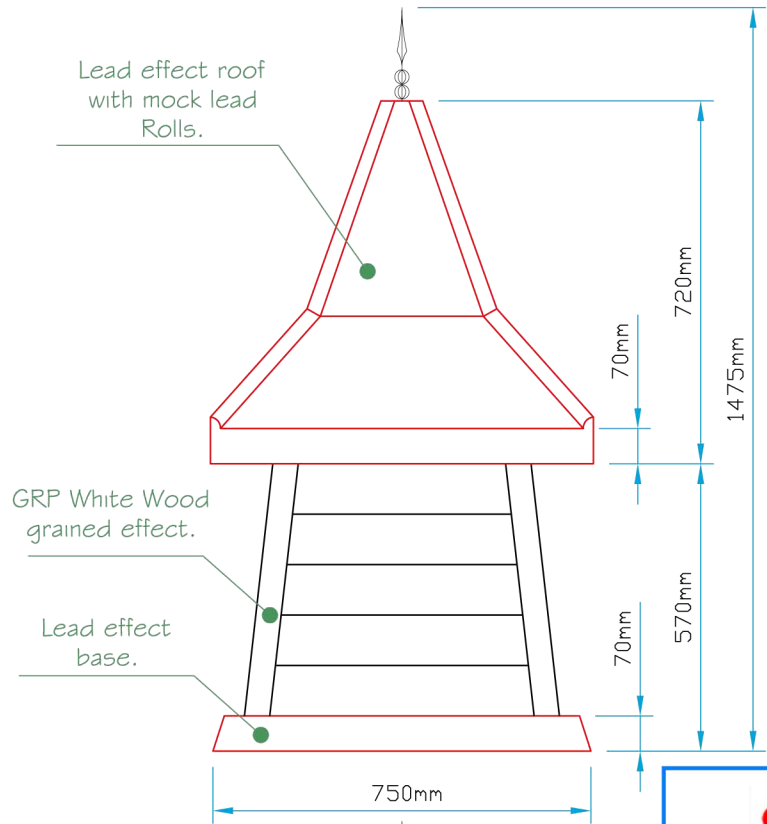

Plan View

Front Elevation

A

Side Elevation

Section A~A

 Bespoke Innovative G.R.P. Solutions 12a Keenaghan Road, Rock, Dungannon Co Tyrone, BT70 3JL		Model: Tower 75			
		Date: 09/12/09			
Drw by: G.J.G.		Chk'd: G.T.	App'd: G.T.	Scale: 1:15	Size: A4
Drw Title: Tower 75		Sheet No: 1 of 1		Rev: A	
				Drw No: 0114/A	