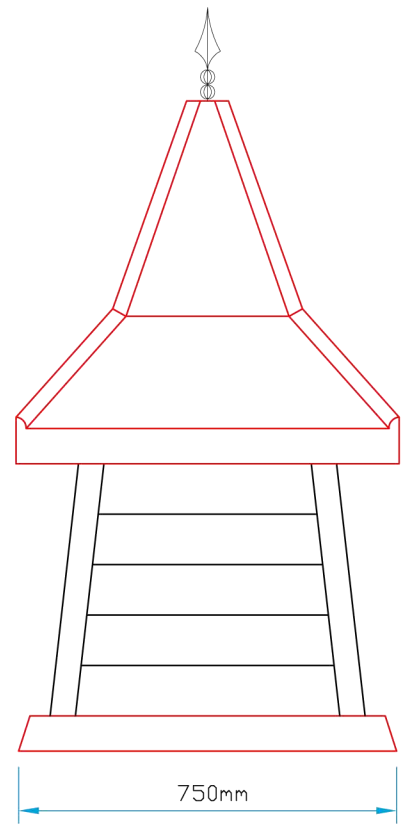

Plan View

Front Elevation

A

Side Elevation

Section A~A

 Bespoke Innovative G.R.P. Solutions 12a Keenaghan Road, Rock, Dungannon Co Tyrone, BT70 3JL		Model: Tower 75			
		Date: 09/12/09			
Drw by: G.J.G.		Chk'd: G.T.	App'd: G.T.	Scale: 1:15	Size: A4
Drw Title: Tower 75		Sheet No: 1 of 1		Rev: A	
				Drw No: 0114/A	