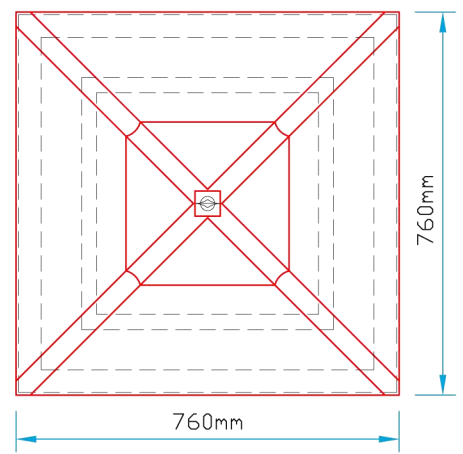

Plan View

Front Elevation

A

Side Elevation

Section A~A

 Bespoke Innovative G.R.P. Solutions 12a Keenaghan Road, Rock, Dungannon Co Tyrone, BT70 3JL		Model: Tower 75			
		Date: 09/12/09			
Drw by: G.J.G.		Chk'd: G.T.	App'd: G.T.	Scale: 1:15	Size: A4
Drw Title: Tower 75		Sheet No: 1 of 1		Rev: A	
				Drw No: 0114/A	