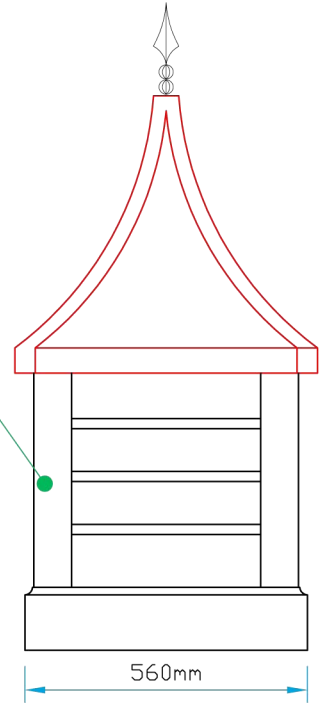

Plan View

Front Elevation

Side Elevation

Section A~A

 Bespoke Innovative G.R.P. Solutions 12a Keenaghan Road, Rock, Dungannon Co Tyrone, BT70 3JL			Model: 55 Tower		
			Date: 09/12/09		
Drw by: G.J.G.		Chk'd: G.T.	App'd: G.T.	Scale: 1:15	Size: A4
Drw Title: 55 Tower			Sheet No: 1 of 1	Rev: 0	Drw No: 0112/0