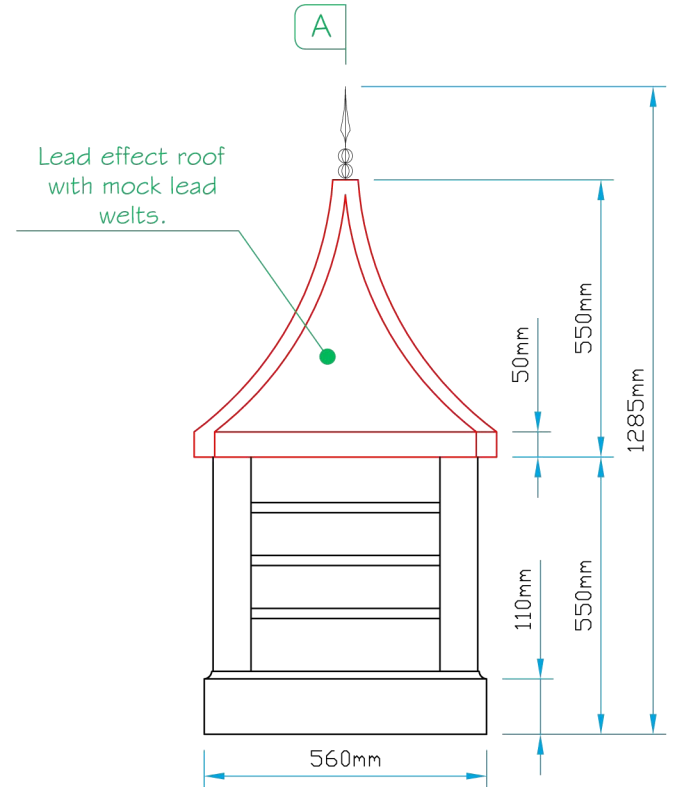

Plan View

Front Elevation

Side Elevation

Section A~A

 Bespoke Innovative G.R.P. Solutions 12a Keenaghan Road, Rock, Dungannon Co Tyrone, BT70 3JL			Model: 55 Tower		
			Date: 09/12/09		
Drw by: G.J.G.		Chk'd: G.T.	App'd: G.T.	Scale: 1:15	Size: A4
Drw Title: 55 Tower			Sheet No: 1 of 1	Rev: 0	Drw No: 0112/0