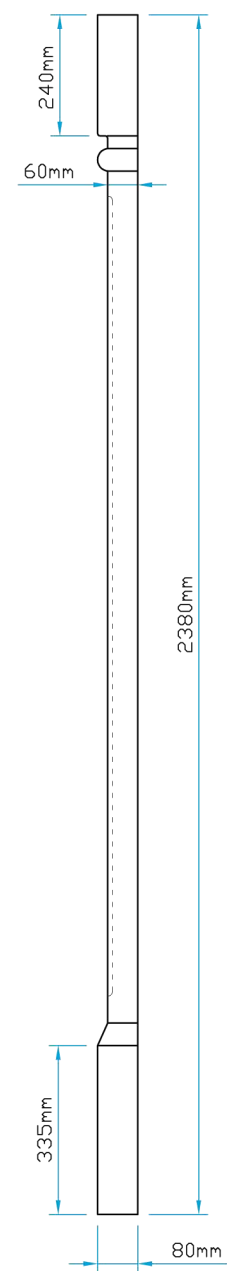

Plan View

Front Elevation

Side Elevation

 Bespoke Innovative G.R.P Solutions 12a Keenaghan Road, Rock, Dungannon Co Tyrone, BT70 3JL			Model: Lichfield 3 Groove Pilaster		
			Date: 09/12/09		
Drw by: G.J.G.		Chk'd: G.T.	App'd: G.T.	Scale: 1:15	Size: A4
Drw Title: Lichfield 3 Groove Pilaster		Sheet No: 1 of 1		Rev: A	
			Drw No: 218/A		

Revision		
B	Drw General update	02/03/06