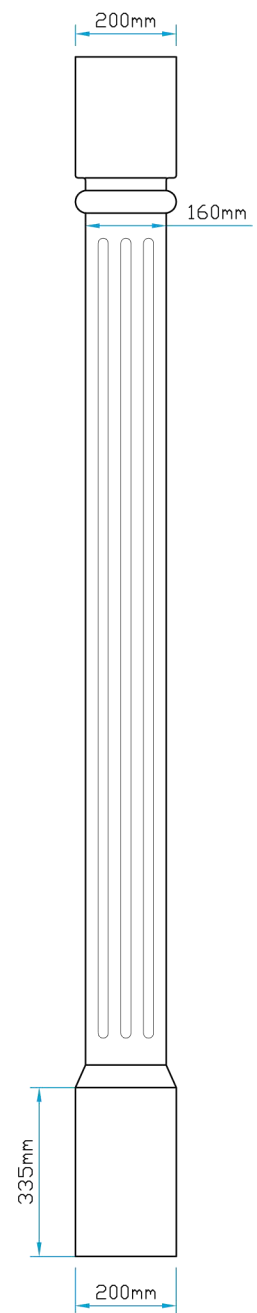

Plan View

Front Elevation

Side Elevation

 Bespoke Innovative G.R.P Solutions 12a Keenaghan Road, Rock, Dungannon Co Tyrone, BT70 3JL			Model: Lichfield 3 Groove Pilaster		
			Date: 09/12/09		
Drw by: G.J.G.		Chk'd: G.T.	App'd: G.T.	Scale: 1:15	Size: A4
Drw Title: Lichfield 3 Groove Pilaster		Sheet No: 1 of 1		Rev: A	
			Drw No: 218/A		