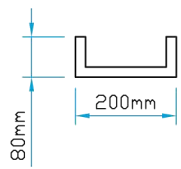

Plan View

Front Elevation

Side Elevation

 Bespoke Innovative G.R.P Solutions 12a Keenaghan Road, Rock, Dungannon Co Tyrone, BT70 3JL			Model: Lichfield 3 Groove Pilaster		
			Date: 09/12/09		
Drw by: G.J.G.		Chk'd: G.T.	App'd: G.T.	Scale: 1:15	Size: A4
Drw Title: Lichfield 3 Groove Pilaster		Sheet No: 1 of 1		Rev: A	
			Drw No: 218/A		