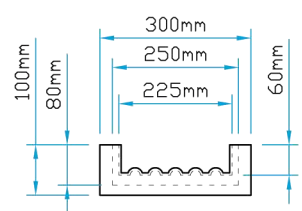

Front Elevation

Side Elevation

Plan View

 12a Keenaghan Road, Rock, Dungannon Co Tyrone, BT70 3JL			Model: Five Groove Pilaster		
			Date: 09/12/09		
Drw by: G.J.G.		Chk'd: G.T.	App'd: G.T.	Scale: 1:15	Size: A4
Drw Title: Five Groove Pilaster		Sheet No: 1 of 1		Rev: A	
			Drw No: 0132/A		