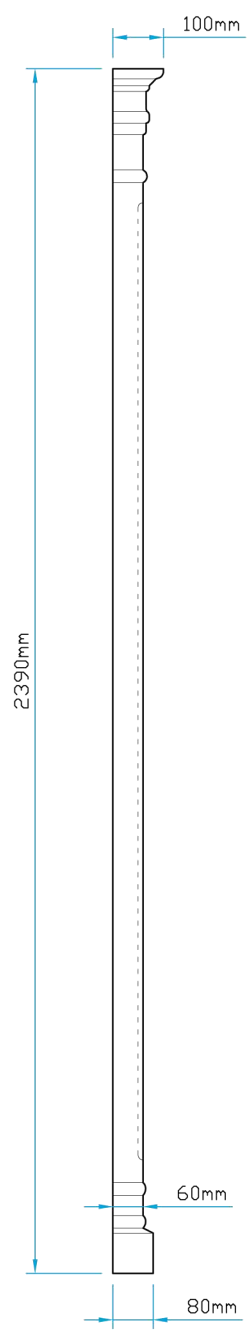

Front Elevation

Side Elevation

Plan View

 12a Keenaghan Road, Rock, Dungannon Co Tyrone, BT70 3JL			Model: Five Groove Pilaster		
			Date: 09/12/09		
Drw by: G.J.G.		Chk'd: G.T.	App'd: G.T.	Scale: 1:15	Size: A4
Drw Title: Five Groove Pilaster		Sheet No: 1 of 1		Rev: A	
			Drw No: 0132/A		