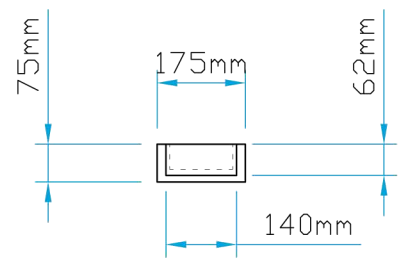

Front Elevation

Side Elevation

Plan View

 12a Keenaghan Road, Rock, Dungannon Co Tyrone, BT70 3JL			Model: 3 Groove Pilaster		
			Date: 09/12/09		
Drw by: G.J.G.		Chk'd: G.T.	App'd: G.T.	Scale: 1:15	Size: A4
Drw Title: 3 Groove Pilaster				Sheet No: 1 of 1	Rev: A
				Drw No: 030/A	