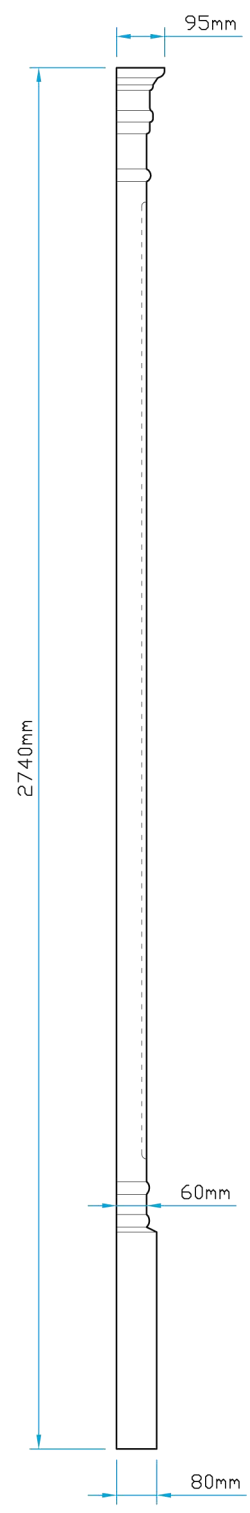

Front Elevation

Side Elevation

Plan View

 12a Keenaghan Road, Rock, Dungannon Co Tyrone, BT70 3JL			Model: Six Groove Pilaster.	
			Date: 09/12/09	
Scale: 1:15		Size: A4		
Drw by: G.J.G.	Chk'd: G.T.	App'd: G.T.	Sheet No: 1 of 1	Rev: A
Drw Title: Six Groove Pilaster.			Drw No: 005/A	

Revision A Drw General Update	25/11/05
---	----------