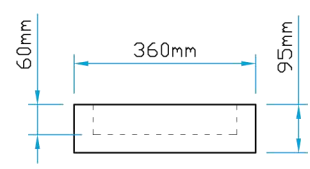

Front Elevation

Side Elevation

Plan View

 12a Keenaghan Road, Rock, Dungannon Co Tyrone, BT70 3JL			Model: Six Groove Pilaster.	
			Date: 09/12/09	
Scale: 1:15		Size: A4		
Drw by: G.J.G.	Chk'd: G.T.	App'd: G.T.	Sheet No: 1 of 1	Rev: A
Drw Title: Six Groove Pilaster.			Drw No: 005/A	