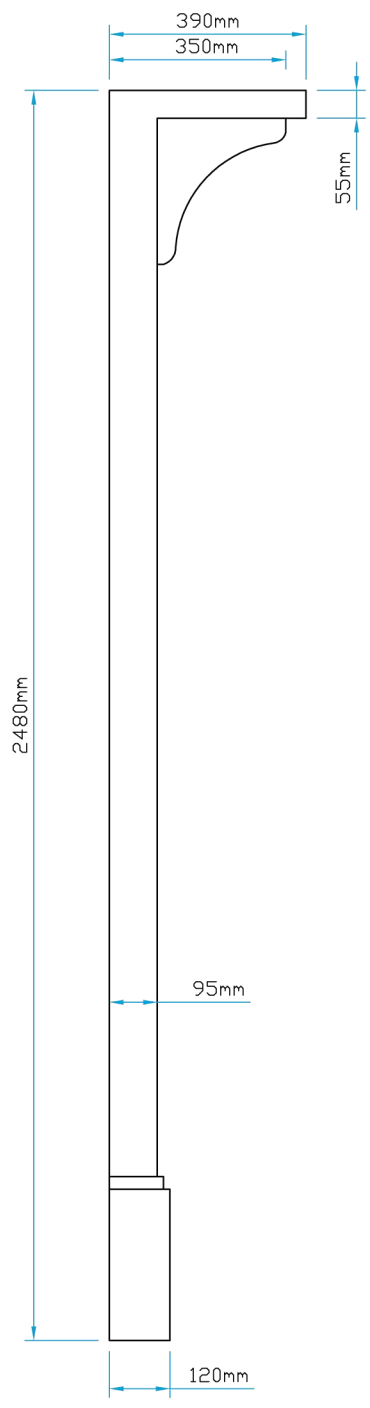

Front Elevation

Side Elevation

Plan View

 12a Keenaghan Road, Rock, Dungannon Co Tyrone, BT70 3JL			Model: Pilaster Kneeler GRP Type 1		
			Date: 09/12/09		
Drw by: G.J.G.		Chk'd: G.T.	App'd: G.T.	Scale: 1:15	Size: A4
Drw Title: Pilaster Kneeler GRP Type 1		Sheet No: 1 of 1		Rev: A	
			Drw No: 004/A		