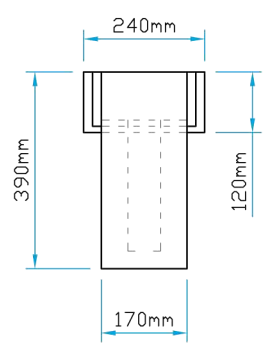

Front Elevation

Side Elevation

Plan View

 12a Keenaghan Road, Rock, Dungannon Co Tyrone, BT70 3JL			Model: Pilaster Kneeler GRP Type 1		
			Date: 09/12/09		
Drw by: G.J.G.		Chk'd: G.T.	App'd: G.T.	Scale: 1:15	Size: A4
Drw Title: Pilaster Kneeler GRP Type 1		Sheet No: 1 of 1		Rev: A	
			Drw No: 004/A		