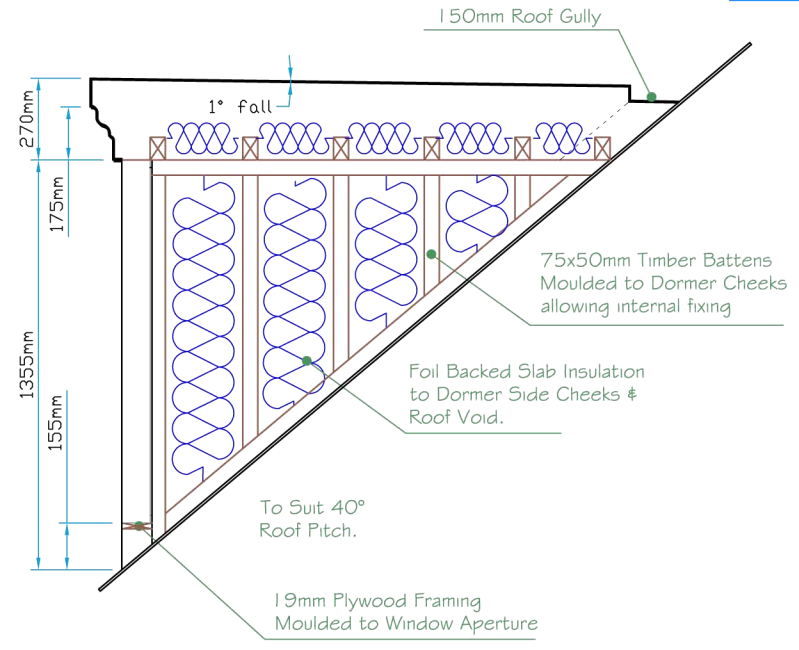

A

B

A

Front Elevation

Section A-A

Canopy Profile Detail

Section B-B

Side Elevation

Bespoke Innovative G.R.P. Solutions
12a Keenaghan Road, Rock, Dungannon
Co Tyrone, BT70 3JL

Model:
New Mill Hill Dormer 50°
with 1200x1200 Aperture

Date: 09/12/09

Scale: 1:25 **Size:** A4

Drw by: G.J.G. **Chk'd:** G.T. **App'd:** G.T.

Sheet No: 1 of 1 **Rev:** 0

Drw Title: New Mill Hill Dormer 50° / 1200x1200

Drw No: 333/0