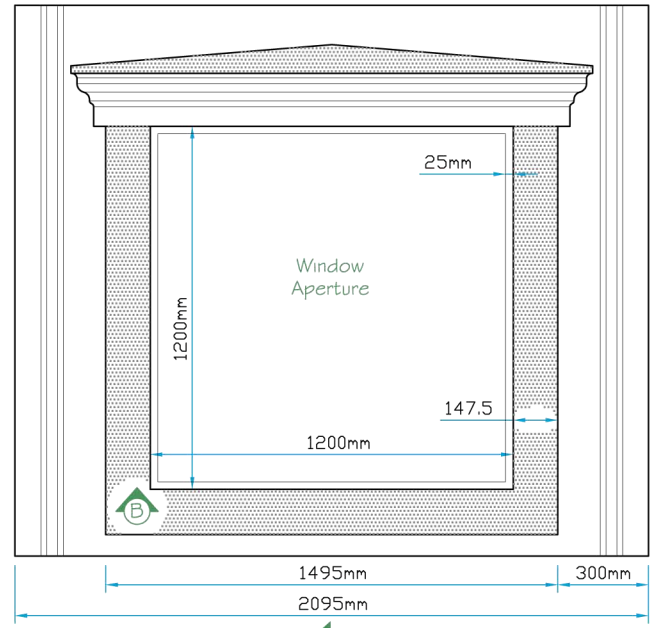

A

B

A

Front Elevation

Section A-A

Canopy Profile Detail

Section B-B

Side Elevation

Bespoke Innovative G.R.P. Solutions
12a Keenaghan Road, Rock, Dungannon
Co Tyrone, BT70 3JL

Model:
New Mill Hill Dormer 50°
with 1200x1200 Aperture

Date: 09/12/09

Scale: 1:25 **Size:** A4

Drw by: G.J.G. **Chk'd:** G.T. **App'd:** G.T.

Sheet No: 1 of 1 **Rev:** 0

Drw Title: New Mill Hill Dormer 50° / 1200x1200

Drw No: 333/0