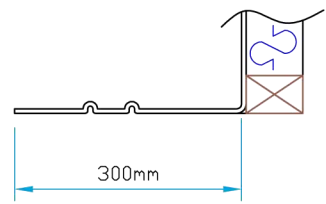

A

B

A

Front Elevation

Section A-A

Canopy Profile Detail

Section B-B

Side Elevation

Bespoke Innovative G.R.P. Solutions
12a Keenaghan Road, Rock, Dungannon
Co Tyrone, BT70 3JL

Model:
New Mill Hill Dormer 50°
with 1200x1200 Aperture

Date: 09/12/09

Scale: 1:25 **Size:** A4

Drw by: G.J.G. **Chk'd:** G.T. **App'd:** G.T.

Sheet No: 1 of 1 **Rev:** 0

Drw Title: New Mill Hill Dormer 50° / 1200x1200

Drw No: 333/0