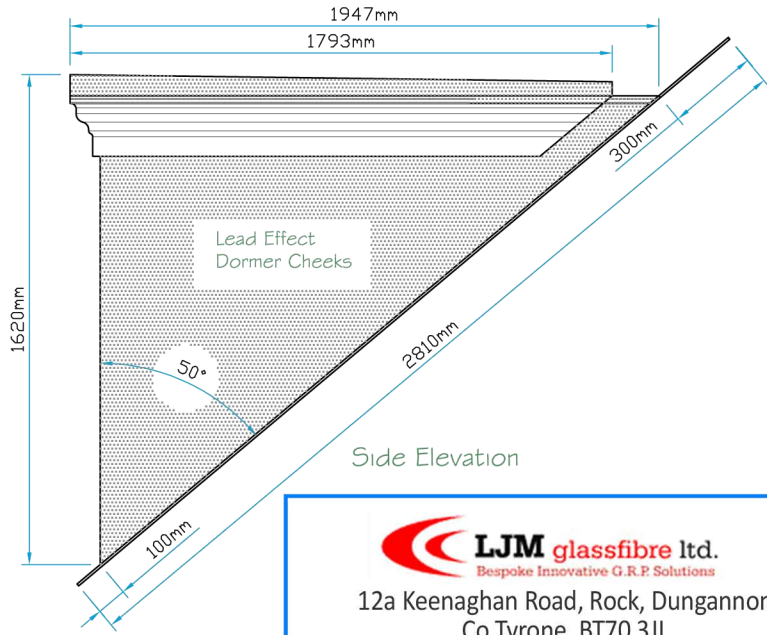

A

B

A

Front Elevation

Section A-A

Canopy Profile Detail

Section B-B

Side Elevation

Bespoke Innovative G.R.P. Solutions
12a Keenaghan Road, Rock, Dungannon
Co Tyrone, BT70 3JL

Model:
New Mill Hill Dormer 50°
with 1200x1200 Aperture

Date: 09/12/09

Scale: 1:25 **Size:** A4

Drw by: G.J.G. **Chk'd:** G.T. **App'd:** G.T.

Sheet No: 1 of 1 **Rev:** 0

Drw Title: New Mill Hill Dormer 50° / 1200x1200

Drw No: 333/0