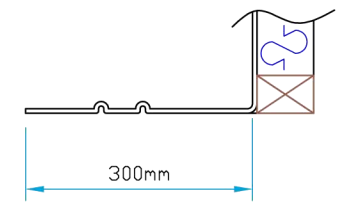

Plan View

Section A-A

Canopy Profile Detail

Window Aperture

Side Elevation

Section B-B

12a Keenaghan Road, Rock, Dungannon
Co Tyrone, BT70 3JL

Model:
Mill Hill Dormer 45°
with 1210x1810 Aperture

Date: 09/12/09

Scale: 1:25 **Size:** A4

Drw by: G.J.G. **Chk'd:** G.T. **App'd:** G.T.

Sheet No: 1 of 1 **Rev:** 0

Drw Title: Mill Hill Dormer 45° / 1210x1810

Drw No: 0281/0

Revision