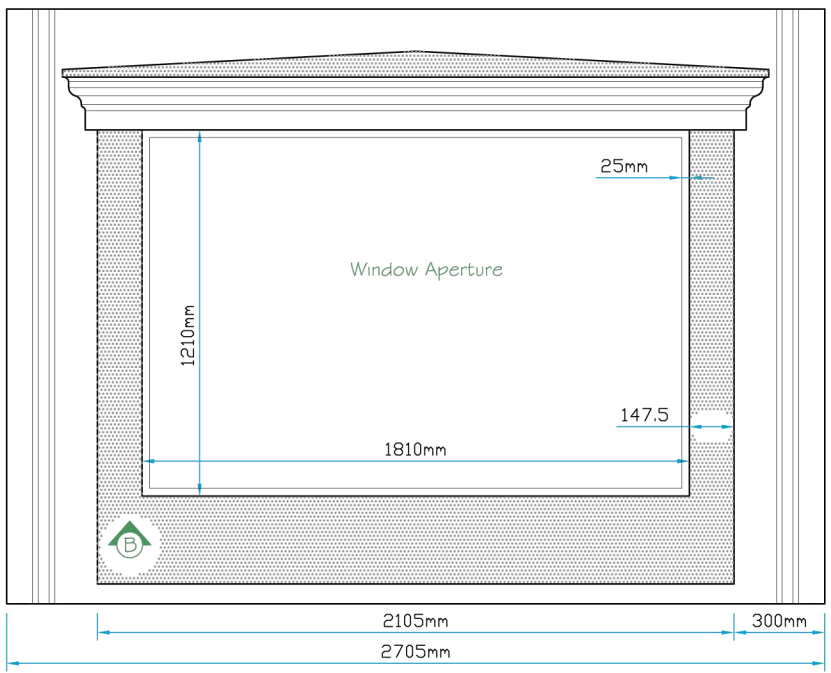

Plan View

Section A-A

Canopy Profile Detail

Window Aperture

Side Elevation

Section B-B

12a Keenaghan Road, Rock, Dungannon
Co Tyrone, BT70 3JL

Model:
Mill Hill Dormer 45°
with 1210x1810 Aperture

Date: 09/12/09

Scale: 1:25 **Size:** A4

Drw by: G.J.G. **Chk'd:** G.T. **App'd:** G.T.

Sheet No: 1 of 1 **Rev:** 0

Drw Title: Mill Hill Dormer 45° / 1210x1810

Drw No: 0281/0

Revision