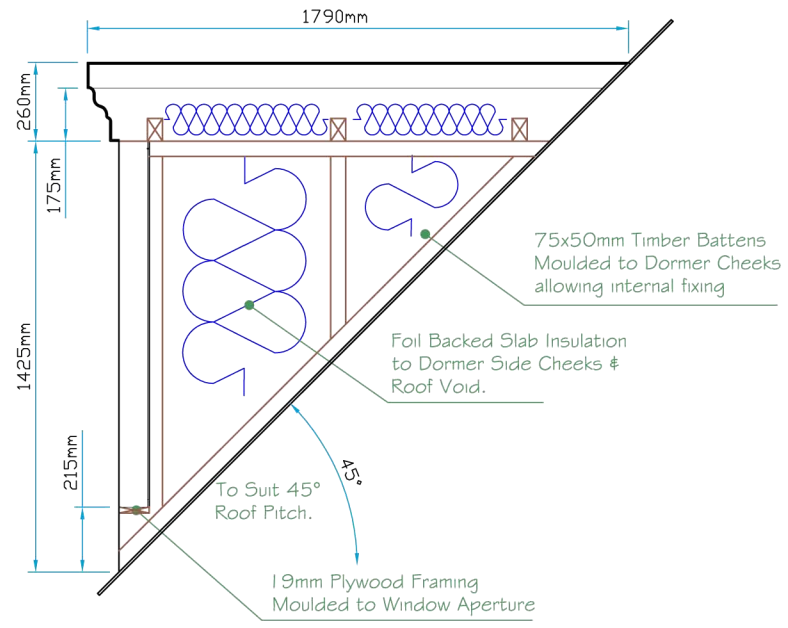

Plan View

Section A-A

Canopy Profile Detail

Window Aperture

Side Elevation

Section B-B

12a Keenaghan Road, Rock, Dungannon
Co Tyrone, BT70 3JL

Model:
Mill Hill Dormer 45°
with 1210x1810 Aperture

Date: 09/12/09

Scale: 1:25 **Size:** A4

Drw by: G.J.G. **Chk'd:** G.T. **App'd:** G.T.

Sheet No: 1 of 1 **Rev:** 0

Drw Title: Mill Hill Dormer 45° / 1210x1810

Drw No: 0281/0

Revision