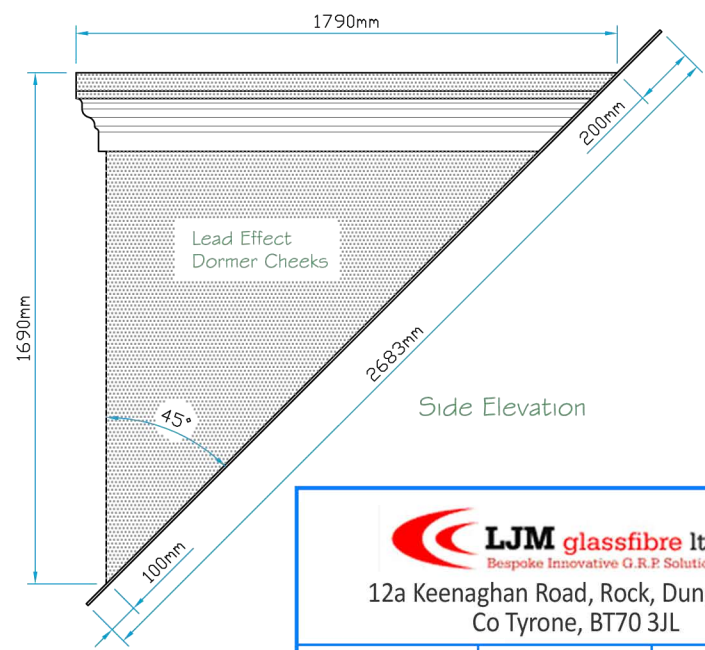

Plan View

Section A-A

Canopy Profile Detail

Window Aperture

Side Elevation

Section B-B

12a Keenaghan Road, Rock, Dungannon
Co Tyrone, BT70 3JL

Model:
Mill Hill Dormer 45°
with 1210x1810 Aperture

Date: 09/12/09

Scale: 1:25 **Size:** A4

Drw by: G.J.G. **Chk'd:** G.T. **App'd:** G.T.

Sheet No: 1 of 1 **Rev:** 0

Drw Title: Mill Hill Dormer 45° / 1210x1810

Drw No: 0281/0

Revision