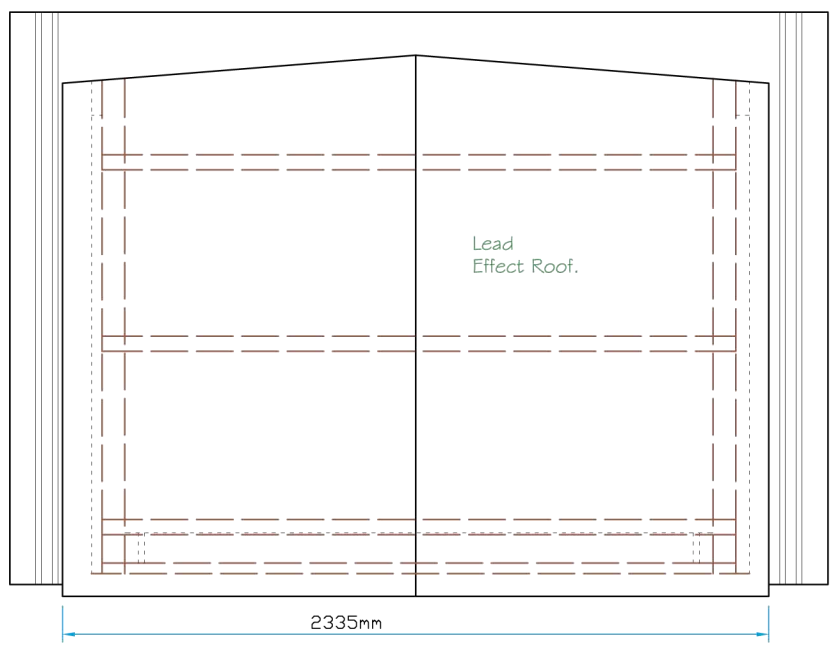

Plan View

Section A-A

Canopy Profile Detail

Window Aperture

Side Elevation

Section B-B

12a Keenaghan Road, Rock, Dungannon
Co Tyrone, BT70 3JL

Model:
Mill Hill Dormer 45°
with 1210x1810 Aperture

Date: 09/12/09

Scale: 1:25 **Size:** A4

Drw by: G.J.G. **Chk'd:** G.T. **App'd:** G.T.

Sheet No: 1 of 1 **Rev:** 0

Drw Title: Mill Hill Dormer 45° / 1210x1810

Drw No: 0281/0

Revision