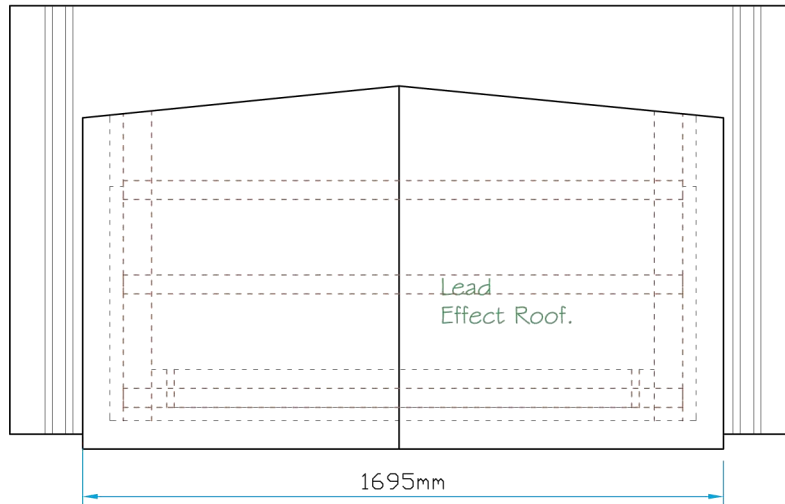

Plan View

Section A-A

12a Keenaghan Road, Rock, Dungannon
Co Tyrone, BT70 3JL

Model:

Type D4 Half Dormer 45°
with 1200x600 Aperture

Date: 09/12/09

Scale: 1:20 **Size:** A4

Drw by: G.J.G. **Chk'd** G.T. **App'd** G.T.

Sheet No: 2 of 2 **Rev:** 0

Drw Title: Type D4 Half Dormer 45° - 1200x600

Drw No: 0277/0

Revision