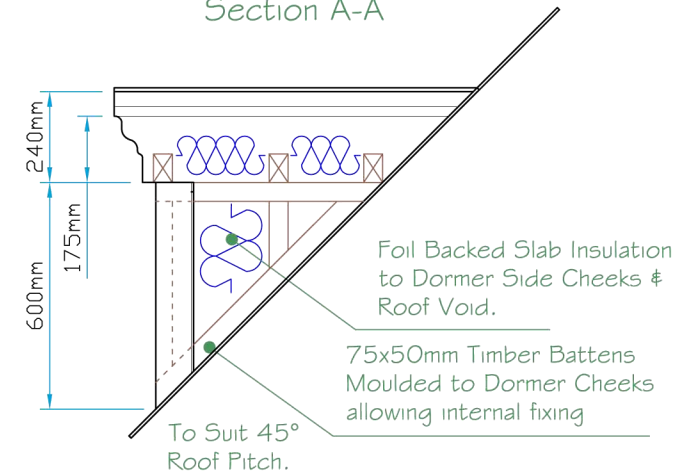

Plan View

Section A-A

12a Keenaghan Road, Rock, Dungannon
Co Tyrone, BT70 3JL

Model:

Type D4 Half Dormer 45°
with 1200x600 Aperture

Date: 09/12/09

Scale: 1:20 **Size:** A4

Drw by: G.J.G. **Chk'd** G.T. **App'd** G.T.

Sheet No: 2 of 2 **Rev:** 0

Drw Title: Type D4 Half Dormer 45° - 1200x600

Drw No: 0277/0

Revision