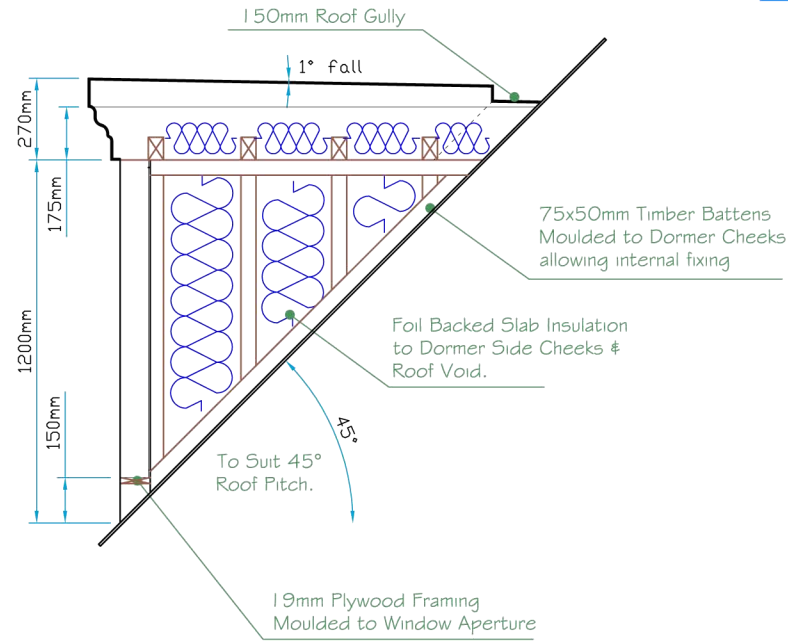

Plan View

Section A-A

A

Front Elevation

Section B-B

B

12a Keenaghan Road, Rock, Dungannon  
Co Tyrone, BT70 3JL

**Model:**  
New Mill Hill Dormer 45°  
with 1200x1050 Aperture

**Date:** 09/12/09

**Scale:** 1:25 **Size:** A4

**Drw by:** G.J.G. **Chk'd** G.T. **App'd** G.T.

**Sheet No:** 1 of 1 **Rev:** 0

**Drw Title:** New Mill Hill Dormer 45° / 1200x1050

**Drw No:** 270/0