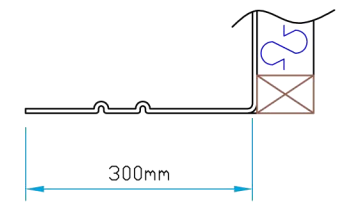

Plan View

Section A-A

A

Front Elevation

Section B-B

B

12a Keenaghan Road, Rock, Dungannon  
Co Tyrone, BT70 3JL

**Model:**  
New Mill Hill Dormer 45°  
with 1200x1050 Aperture

**Date:** 09/12/09

**Scale:** 1:25 **Size:** A4

**Drw by:** G.J.G. **Chk'd** G.T. **App'd** G.T.

**Sheet No:** 1 of 1 **Rev:** 0

**Drw Title:** New Mill Hill Dormer 45° / 1200x1050

**Drw No:** 270/0