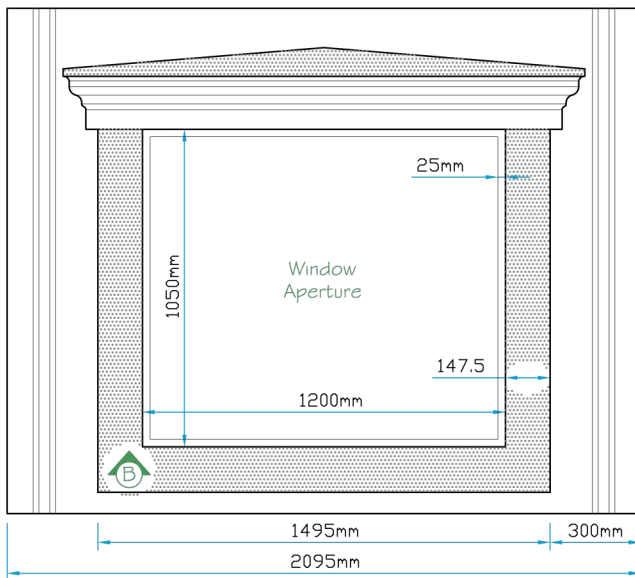

Plan View

Section A-A

A

Front Elevation

Section B-B

B

12a Keenaghan Road, Rock, Dungannon  
Co Tyrone, BT70 3JL

**Model:**  
New Mill Hill Dormer 45°  
with 1200x1050 Aperture

**Date:** 09/12/09

**Scale:** 1:25 **Size:** A4

**Drw by:** G.J.G. **Chk'd** G.T. **App'd** G.T.

**Sheet No:** 1 of 1 **Rev:** 0

**Drw Title:** New Mill Hill Dormer 45° / 1200x1050

**Drw No:** 270/0