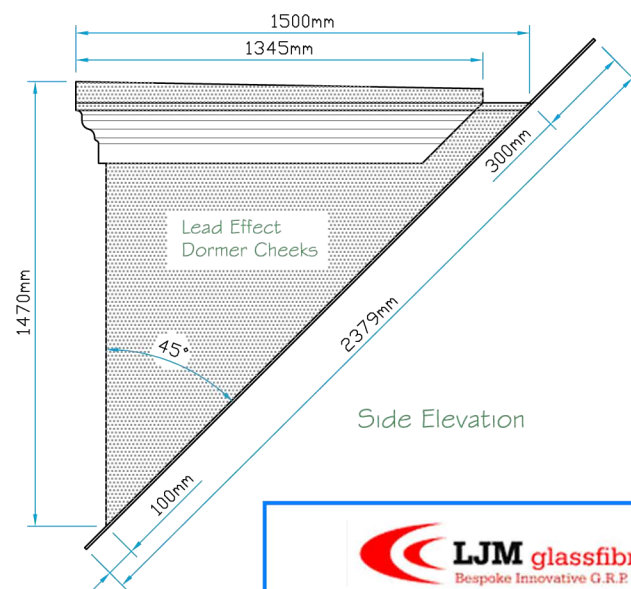

Plan View

Section A-A

A

Front Elevation

Section B-B

B

12a Keenaghan Road, Rock, Dungannon  
Co Tyrone, BT70 3JL

**Model:**  
New Mill Hill Dormer 45°  
with 1200x1050 Aperture

**Date:** 09/12/09

**Scale:** 1:25 **Size:** A4

**Drw by:** G.J.G. **Chk'd** G.T. **App'd** G.T.

**Sheet No:** 1 of 1 **Rev:** 0

**Drw Title:** New Mill Hill Dormer 45° / 1200x1050

**Drw No:** 270/0