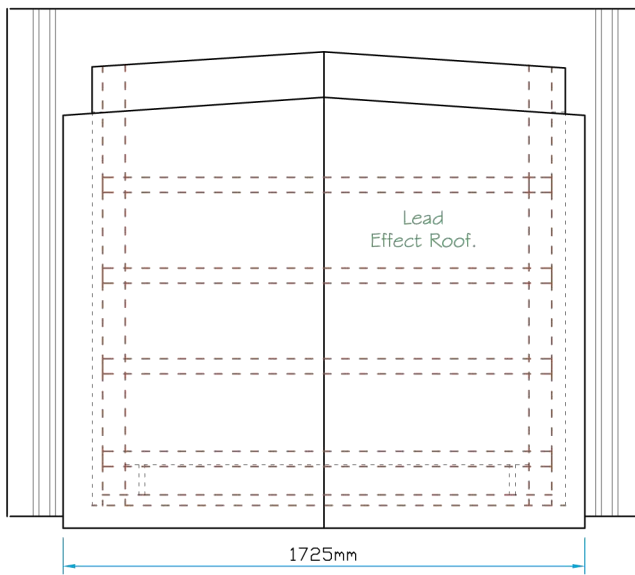

Plan View

Section A-A

A

Front Elevation

Section B-B

B

12a Keenaghan Road, Rock, Dungannon  
Co Tyrone, BT70 3JL

**Model:**  
New Mill Hill Dormer 45°  
with 1200x1050 Aperture

**Date:** 09/12/09

**Scale:** 1:25 **Size:** A4

**Drw by:** G.J.G. **Chk'd** G.T. **App'd** G.T.

**Sheet No:** 1 of 1 **Rev:** 0

**Drw Title:** New Mill Hill Dormer 45° / 1200x1050

**Drw No:** 270/0