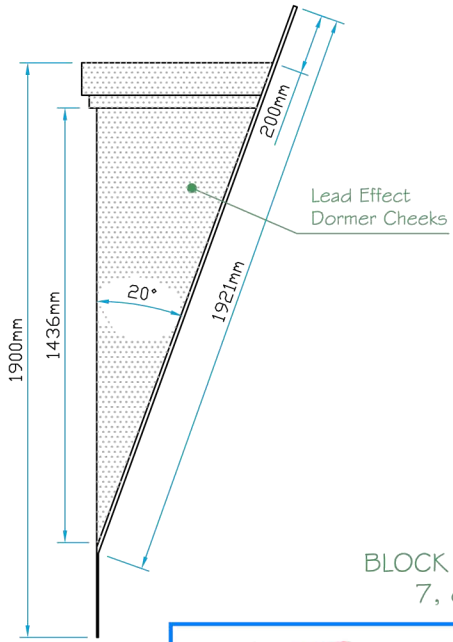

Plan View

A

Lead Effect Roof

Front Elevation

Side Elevation

Section A-A

Section B-B

BLOCK A - WINDOWS No. W4 - 1, 2, 3, 7, 8, 10, 31, 36, 38, 39, 40,

12a Keenaghan Road, Rock, Dungannon
Co Tyrone, BT70 3JL

Model: Type C Flat Dormer 70deg 1880x1200	
Date: 09/12/09	
Scale: 1:25	Size: A4
Sheet No: 1 of 1	Rev: A
Drw No: 0260/A	

Drw by: G.J.G.	Chk'd: G.T.	App'd: G.T.
Drw Title: Type C Flat Dormer 70deg 1880x1200		