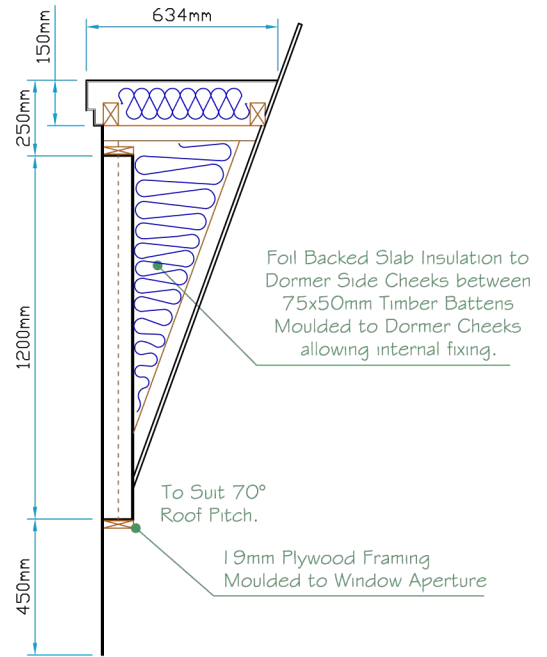

Plan View

A

Lead Effect Roof

Front Elevation

Side Elevation

Section A-A

Section B-B

BLOCK A - WINDOWS No. W4 - 1, 2, 3, 7, 8, 10, 31, 36, 38, 39, 40,

12a Keenaghan Road, Rock, Dungannon
Co Tyrone, BT70 3JL

Model: Type C Flat Dormer 70deg 1880x1200	
Date: 09/12/09	
Scale: 1:25	Size: A4
Sheet No: 1 of 1	Rev: A
Drw No: 0260/A	

Drw by: G.J.G.	Chk'd: G.T.	App'd: G.T.
Drw Title: Type C Flat Dormer 70deg 1880x1200		