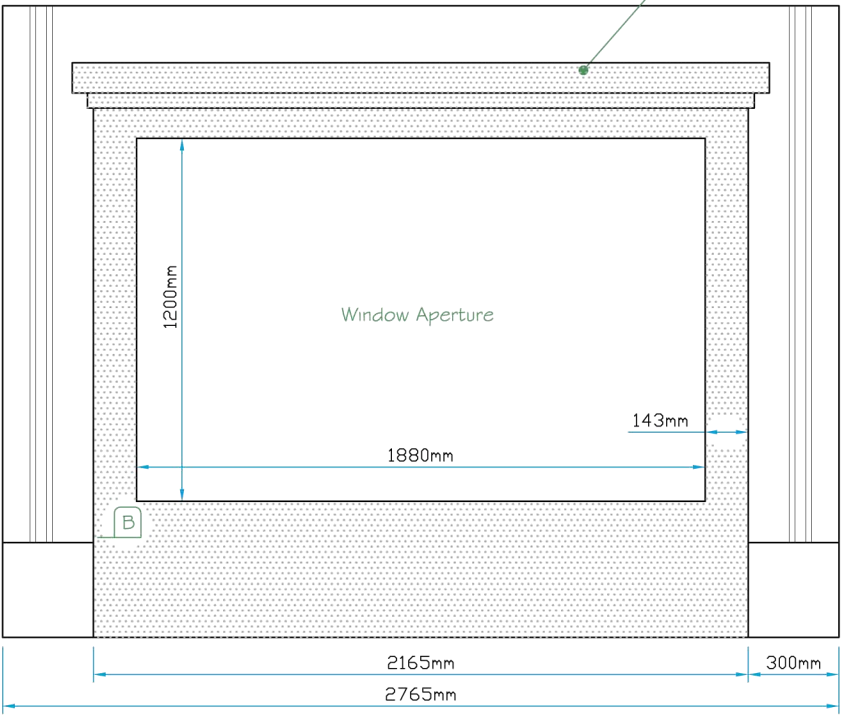

Plan View

A

Lead Effect Roof

Front Elevation

Side Elevation

Section A-A

Section B-B

BLOCK A - WINDOWS No. W4 - 1, 2, 3, 7, 8, 10, 31, 36, 38, 39, 40,

12a Keenaghan Road, Rock, Dungannon
Co Tyrone, BT70 3JL

Model: Type C Flat Dormer 70deg 1880x1200	
Date: 09/12/09	
Scale: 1:25	Size: A4
Sheet No: 1 of 1	Rev: A
Drw No: 0260/A	

Drw by: G.J.G.	Chk'd: G.T.	App'd: G.T.
Drw Title: Type C Flat Dormer 70deg 1880x1200		