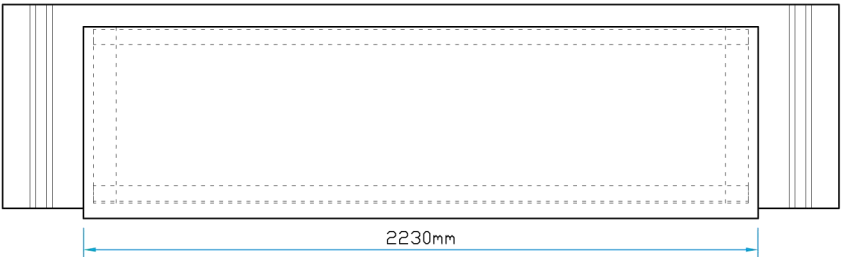

Plan View

A

Lead Effect Roof

Front Elevation

Side Elevation

Section A-A

Section B-B

BLOCK A - WINDOWS No. W4 - 1, 2, 3, 7, 8, 10, 31, 36, 38, 39, 40,

12a Keenaghan Road, Rock, Dungannon
Co Tyrone, BT70 3JL

Model: Type C Flat Dormer 70deg 1880x1200	
Date: 09/12/09	
Scale: 1:25	Size: A4
Sheet No: 1 of 1	Rev: A
Drw No: 0260/A	

Drw by: G.J.G.	Chk'd: G.T.	App'd: G.T.
Drw Title: Type C Flat Dormer 70deg 1880x1200		