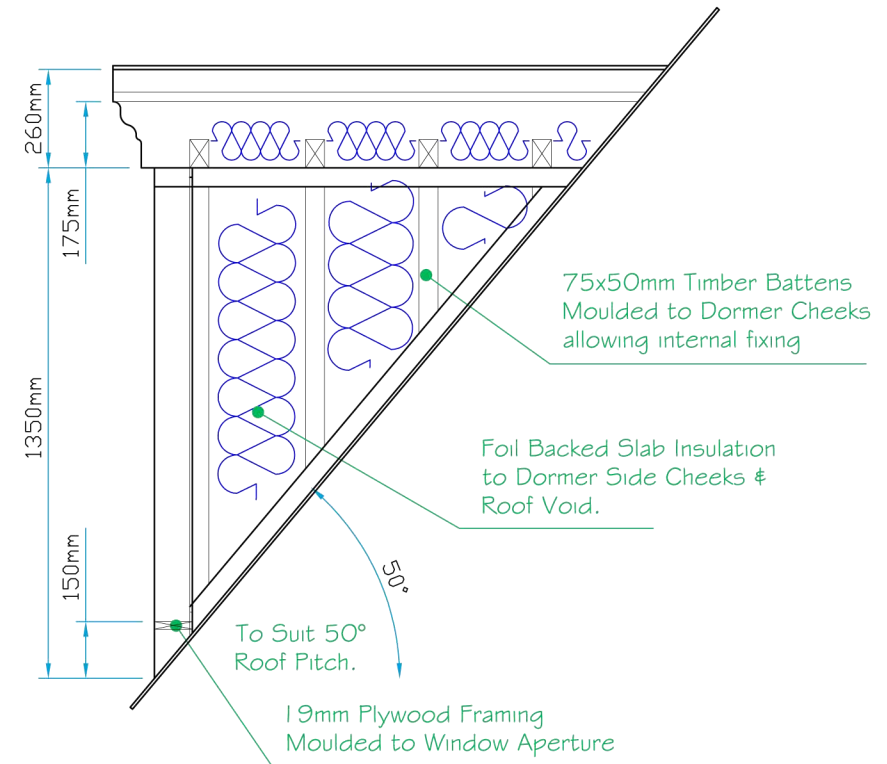

Plan View

Section A-A

12a Keenaghan Road, Rock, Dungannon
Co Tyrone, BT70 3JL

Model:
Type D15 Dormer 50°
with 1200x1200 Aperture

Date: 09/12/09

Scale: 1:20

Size: A4

Drw by: G.J.G. **Chk'd** G.T. **App'd** G.T.

Sheet No: 2 of 2 **Rev:** 0

Drw Title: Type D15 Dormer 50° - 1200x1200

Drw No: 0168/0