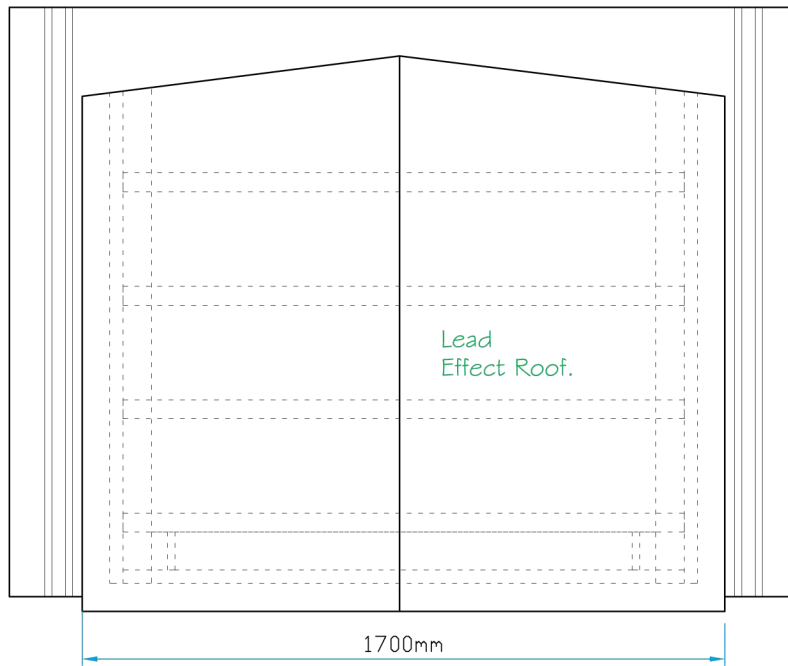

Plan View

Section A-A

12a Keenaghan Road, Rock, Dungannon
Co Tyrone, BT70 3JL

Model:
Type D15 Dormer 50°
with 1200x1200 Aperture

Date: 09/12/09

Scale: 1:20

Size: A4

Drw by: G.J.G. **Chk'd** G.T. **App'd** G.T.

Sheet No: 2 of 2 **Rev:** 0

Drw Title: Type D15 Dormer 50° - 1200x1200

Drw No: 0168/0