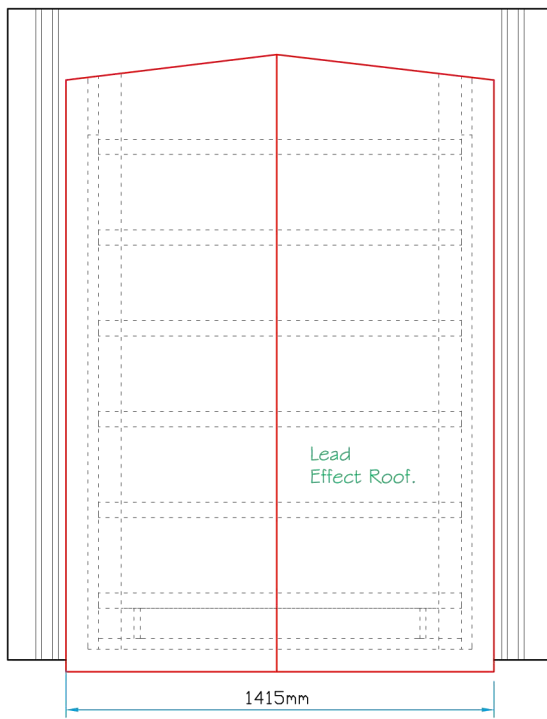

Plan View

Section A-A

THIS DRAWING IS COPYRIGHT AND REMAINS THE PROPERTY OF LJM GLASSFIBRE LTD. AND MUST NOT BE COPIED WITHOUT THE WRITTEN PERMISSION OF LJM GLASSFIBRE LTD.

Canopy Profile Detail

A

Front Elevation

2040mm

Side Elevation

Section B-B

12a Keenaghan Road, Rock, Dungannon
Co Tyrone, BT70 3JL

Model:
Crest Mill Hill Dormer 40°
with 915x1200 Aperture

Date: 09/12/09

Scale: 1:25 **Size:** A4

Drw by: G.J.G. **Chk'd:** G.T. **App'd:** G.T.

Sheet No: 1 of 1 **Rev:** 0

Drw Title: Crest Mill Hill Dormer 40° - 915x1200

Drw No: 0078/0