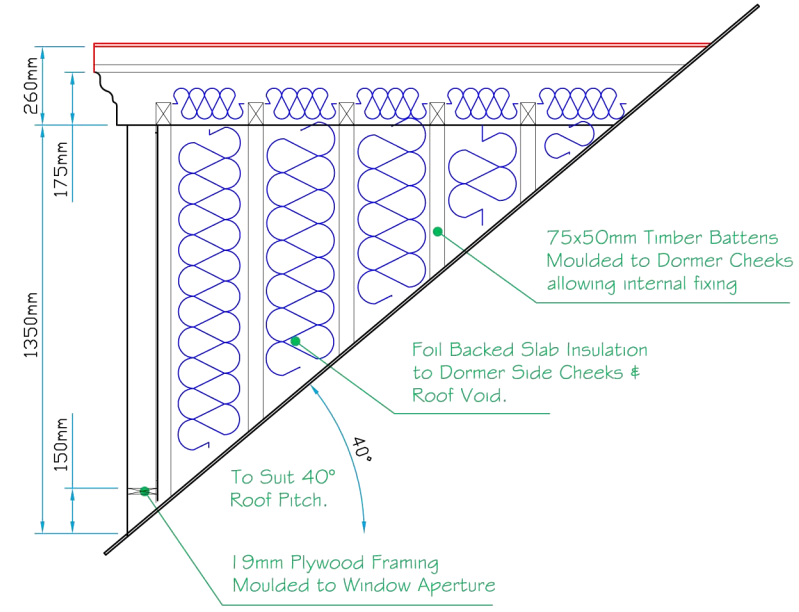

Plan View

Section A-A

THIS DRAWING IS COPYRIGHT AND REMAINS THE PROPERTY OF LJM GLASSFIBRE LTD. AND MUST NOT BE COPIED WITHOUT THE WRITTEN PERMISSION OF LJM GLASSFIBRE LTD.

Canopy Profile Detail

A

Front Elevation

2040mm

Side Elevation

Section B-B

12a Keenaghan Road, Rock, Dungannon
Co Tyrone, BT70 3JL

Model:
Crest Mill Hill Dormer 40°
with 915x1200 Aperture

Date: 09/12/09

Scale: 1:25 **Size:** A4

Drw by: G.J.G. **Chk'd:** G.T. **App'd:** G.T.

Sheet No: 1 of 1 **Rev:** 0

Drw Title: Crest Mill Hill Dormer 40° - 915x1200

Drw No: 0078/0