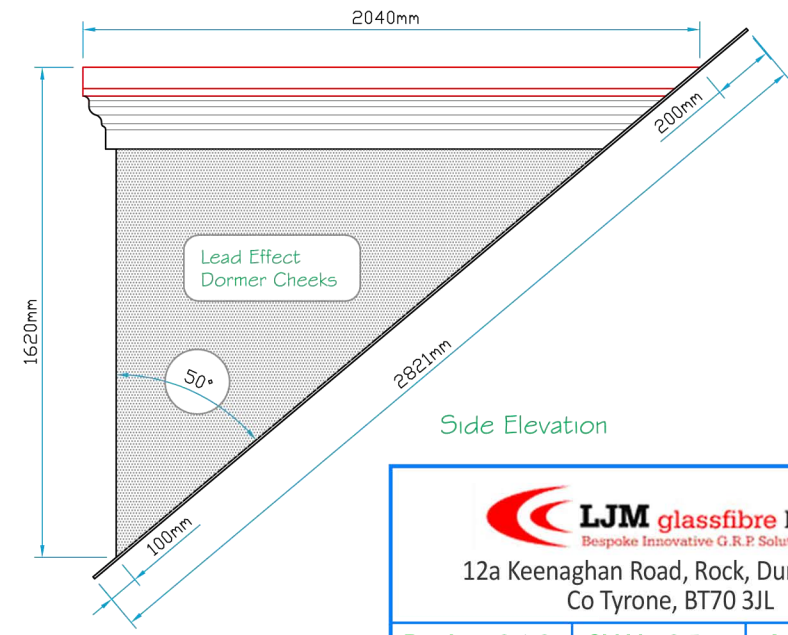

Plan View

Section A-A

THIS DRAWING IS COPYRIGHT AND REMAINS THE PROPERTY OF LJM GLASSFIBRE LTD. AND MUST NOT BE COPIED WITHOUT THE WRITTEN PERMISSION OF LJM GLASSFIBRE LTD.

Canopy Profile Detail

A

Front Elevation

2040mm

Side Elevation

Section B-B

12a Keenaghan Road, Rock, Dungannon
Co Tyrone, BT70 3JL

Model:
Crest Mill Hill Dormer 40°
with 915x1200 Aperture

Date: 09/12/09

Scale: 1:25 **Size:** A4

Drw by: G.J.G. **Chk'd:** G.T. **App'd:** G.T.

Sheet No: 1 of 1 **Rev:** 0

Drw Title: Crest Mill Hill Dormer 40° - 915x1200

Drw No: 0078/0