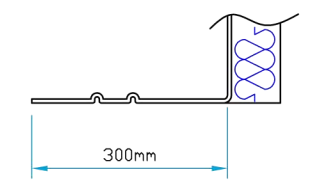

Plan View

Section A-A

THIS DRAWING IS COPYRIGHT AND REMAINS THE PROPERTY OF LJM GLASSFIBRE LTD. AND MUST NOT BE COPIED WITHOUT THE WRITTEN PERMISSION OF LJM GLASSFIBRE LTD.

Canopy Profile Detail

A

Front Elevation

2040mm

Side Elevation

Section B-B

12a Keenaghan Road, Rock, Dungannon
Co Tyrone, BT70 3JL

Model:
Crest Mill Hill Dormer 40°
with 915x1200 Aperture

Date: 09/12/09

Scale: 1:25 **Size:** A4

Drw by: G.J.G. **Chk'd:** G.T. **App'd:** G.T.

Sheet No: 1 of 1 **Rev:** 0

Drw Title: Crest Mill Hill Dormer 40° - 915x1200

Drw No: 0078/0