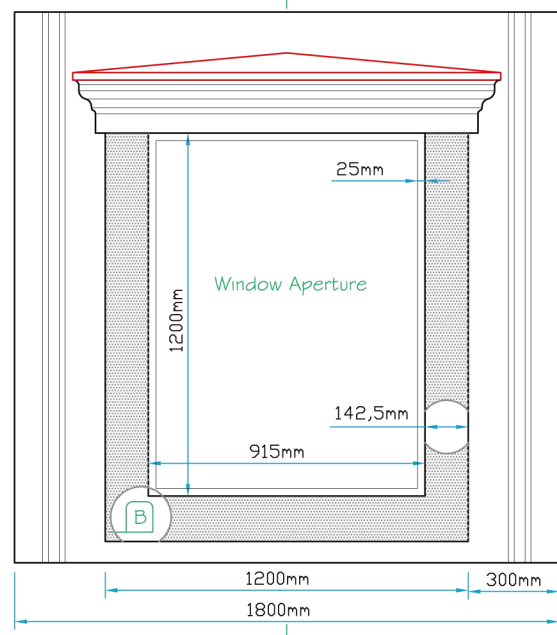

Plan View

Section A-A

THIS DRAWING IS COPYRIGHT AND REMAINS THE PROPERTY OF LJM GLASSFIBRE LTD. AND MUST NOT BE COPIED WITHOUT THE WRITTEN PERMISSION OF LJM GLASSFIBRE LTD.

Canopy Profile Detail

A

Front Elevation

2040mm

Side Elevation

Section B-B

12a Keenaghan Road, Rock, Dungannon
Co Tyrone, BT70 3JL

Model:
Crest Mill Hill Dormer 40°
with 915x1200 Aperture

Date: 09/12/09

Scale: 1:25 **Size:** A4

Drw by: G.J.G. **Chk'd:** G.T. **App'd:** G.T.

Sheet No: 1 of 1 **Rev:** 0

Drw Title: Crest Mill Hill Dormer 40° - 915x1200

Drw No: 0078/0