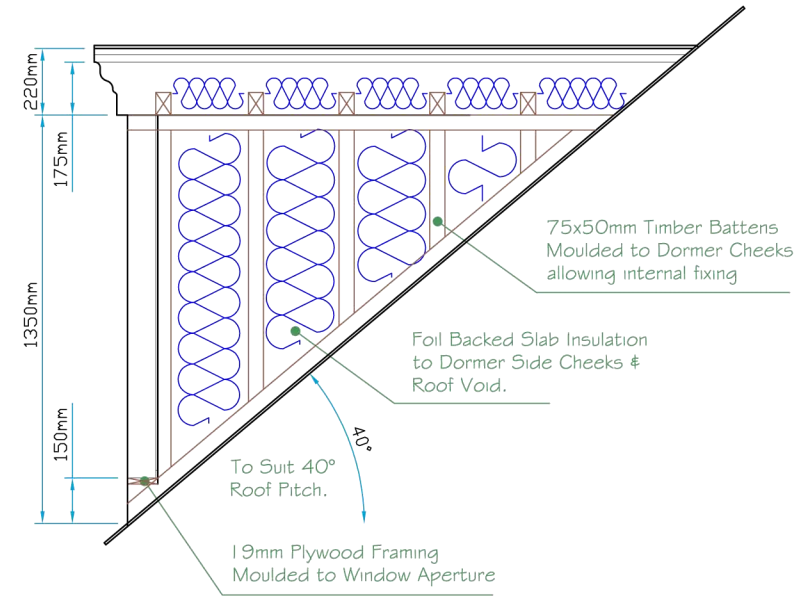

Plan View

Section A-A

THIS DRAWING IS COPYRIGHT AND REMAINS THE PROPERTY OF LJM GLASSFIBRE LTD. AND MUST NOT BE COPIED WITHOUT THE WRITTEN PERMISSION OF LJM GLASSFIBRE LTD.

Canopy Profile Detail

A

1993mm

Section B-B

Side Elevation

Revision	Date
A	25/11/05

Front Elevation

12a Keenaghan Road, Rock, Dungannon
Co Tyrone, BT70 3JL

Model: Crest Mill Hill Dormer 50° with 1200x1200 Aperture	
Date: 09/12/09	
Scale: 1:25	Size: A4
Sheet No: 1 of 1	Rev: A
Drw No: 0031/A	

Drw by: G.J.G.	Chk'd: G.T.	App'd: G.T.
Drw Title: Crest Mill Hill Dormer 50° - 1200x1200		