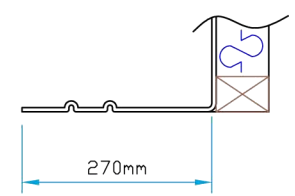

Plan View

Section A-A

THIS DRAWING IS COPYRIGHT AND REMAINS THE PROPERTY OF LJM GLASSFIBRE LTD. AND MUST NOT BE COPIED WITHOUT THE WRITTEN PERMISSION OF LJM GLASSFIBRE LTD.

Canopy Profile Detail

A

1993mm

Section B-B

Side Elevation

Revision	Date
A	25/11/05

Front Elevation

12a Keenaghan Road, Rock, Dungannon
Co Tyrone, BT70 3JL

Model: Crest Mill Hill Dormer 50° with 1200x1200 Aperture	
Date: 09/12/09	
Scale: 1:25	Size: A4
Sheet No: 1 of 1	Rev: A
Drw No: 0031/A	

Drw by: G.J.G.	Chk'd: G.T.	App'd: G.T.
Drw Title: Crest Mill Hill Dormer 50° - 1200x1200		