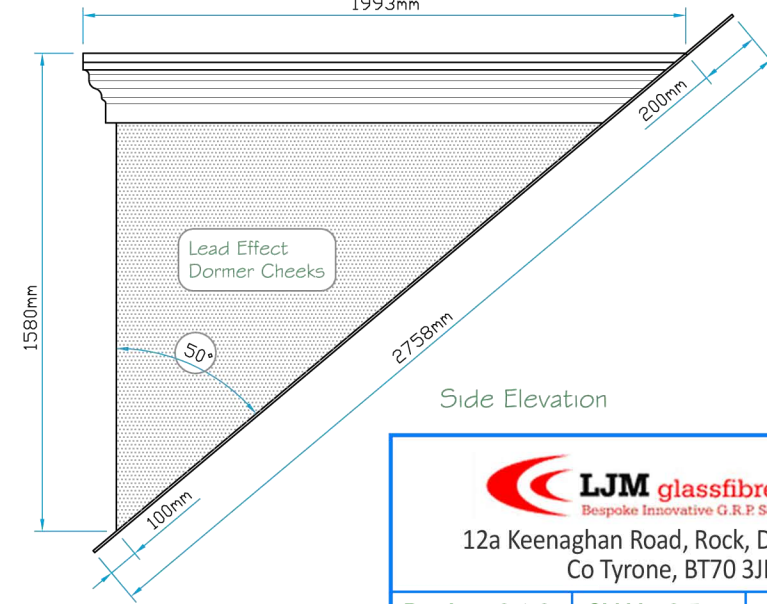

Plan View

Section A-A

THIS DRAWING IS COPYRIGHT AND REMAINS THE PROPERTY OF LJM GLASSFIBRE LTD. AND MUST NOT BE COPIED WITHOUT THE WRITTEN PERMISSION OF LJM GLASSFIBRE LTD.

Canopy Profile Detail

A

1993mm

Section B-B

Side Elevation

Revision	Date
A	25/11/05

Front Elevation

12a Keenaghan Road, Rock, Dungannon
Co Tyrone, BT70 3JL

Model: Crest Mill Hill Dormer 50° with 1200x1200 Aperture	
Date: 09/12/09	
Scale: 1:25	Size: A4
Sheet No: 1 of 1	Rev: A
Drw No: 0031/A	

Drw by: G.J.G.	Chk'd: G.T.	App'd: G.T.
Drw Title: Crest Mill Hill Dormer 50° - 1200x1200		