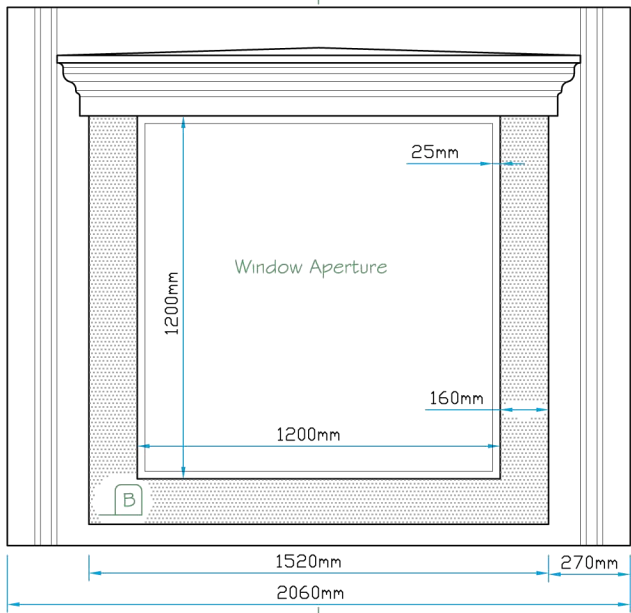

Plan View

Section A-A

THIS DRAWING IS COPYRIGHT AND REMAINS THE PROPERTY OF LJM GLASSFIBRE LTD. AND MUST NOT BE COPIED WITHOUT THE WRITTEN PERMISSION OF LJM GLASSFIBRE LTD.

Canopy Profile Detail

A

1993mm

Section B-B

Side Elevation

Revision	Date
A	25/11/05

Front Elevation

12a Keenaghan Road, Rock, Dungannon
Co Tyrone, BT70 3JL

Model: Crest Mill Hill Dormer 50° with 1200x1200 Aperture	
Date: 09/12/09	
Scale: 1:25	Size: A4
Sheet No: 1 of 1	Rev: A
Drw No: 0031/A	

Drw by: G.J.G.	Chk'd: G.T.	App'd: G.T.
Drw Title: Crest Mill Hill Dormer 50° - 1200x1200		