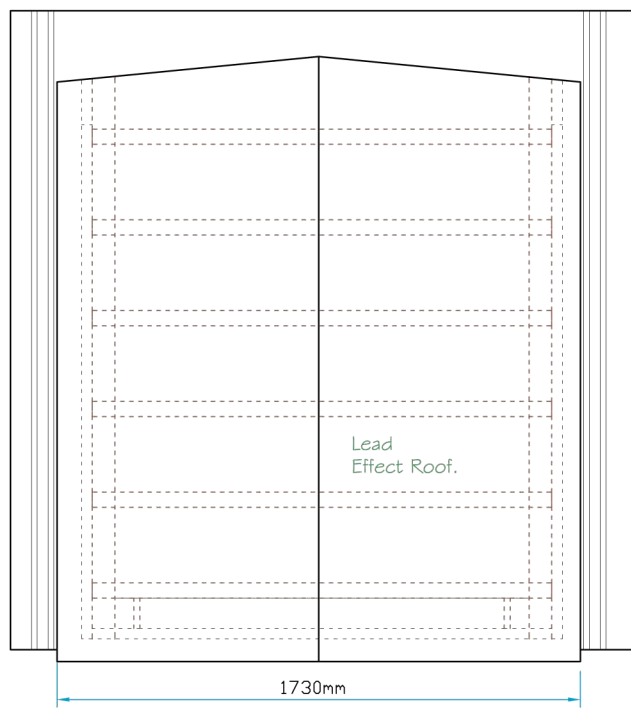

Plan View

Section A-A

THIS DRAWING IS COPYRIGHT AND REMAINS THE PROPERTY OF LJM GLASSFIBRE LTD. AND MUST NOT BE COPIED WITHOUT THE WRITTEN PERMISSION OF LJM GLASSFIBRE LTD.

Canopy Profile Detail

A

1993mm

Section B-B

Side Elevation

Revision	Date
A	25/11/05

Front Elevation

12a Keenaghan Road, Rock, Dungannon
Co Tyrone, BT70 3JL

Model: Crest Mill Hill Dormer 50° with 1200x1200 Aperture	
Date: 09/12/09	
Scale: 1:25	Size: A4
Sheet No: 1 of 1	Rev: A
Drw No: 0031/A	

Drw by: G.J.G.	Chk'd: G.T.	App'd: G.T.
Drw Title: Crest Mill Hill Dormer 50° - 1200x1200		