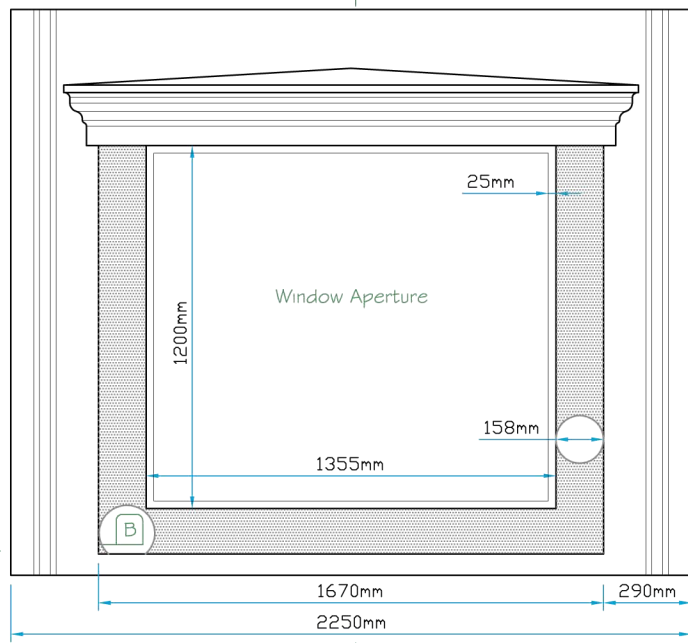

A

Canopy Profile Detail

A

Front Elevation

Side Elevation

12a Keenaghan Road, Rock, Dungannon
Co Tyrone, BT70 3JL

Model:
Crest Mill Hill Dormer 50°
with 1200x1355 Aperture

Date: 09/12/09

Scale: 1:25 **Size:** A4

Drw by: G.J.G. **Chk'd:** G.T. **App'd:** G.T.

Sheet No: 1 of 1 **Rev:** A

Drw Title: Crest Mill Hill Dormer 50° - 1200x1355

Drw No: 0025/A

Revision		
A	Drw General Update	23/11/05