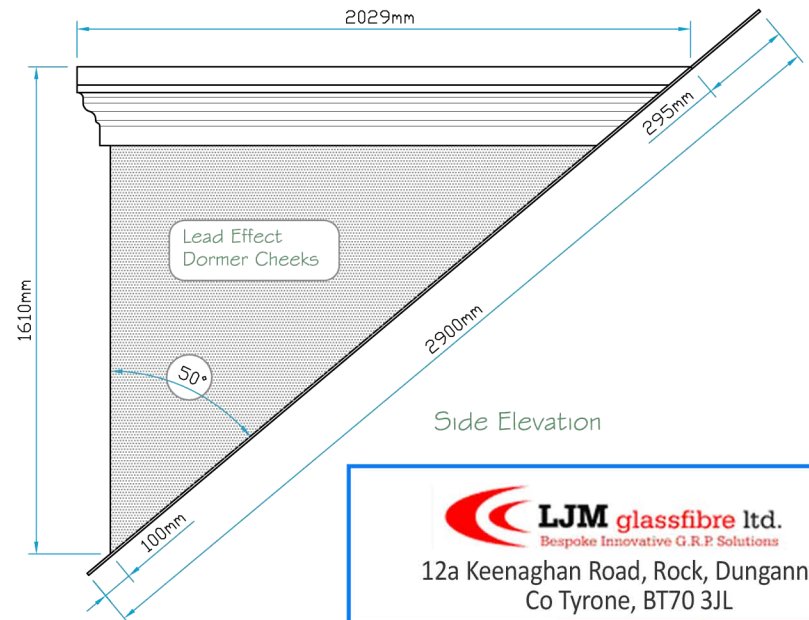

A

Canopy Profile Detail

A

Front Elevation

Side Elevation

12a Keenaghan Road, Rock, Dungannon
Co Tyrone, BT70 3JL

Model:
Crest Mill Hill Dormer 50°
with 1200x1355 Aperture

Date: 09/12/09

Scale: 1:25 **Size:** A4

Drw by: G.J.G. **Chk'd:** G.T. **App'd:** G.T.

Sheet No: 1 of 1 **Rev:** A

Drw Title: Crest Mill Hill Dormer 50° - 1200x1355

Drw No: 0025/A

Revision		
A	Drw General Update	23/11/05