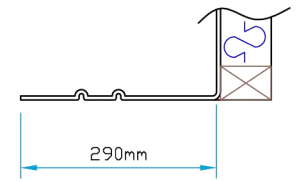

A

Canopy Profile Detail

A

Front Elevation

Side Elevation

12a Keenaghan Road, Rock, Dungannon
Co Tyrone, BT70 3JL

Model:
Crest Mill Hill Dormer 50°
with 1200x1355 Aperture

Date: 09/12/09

Scale: 1:25 **Size:** A4

Drw by: G.J.G. **Chk'd:** G.T. **App'd:** G.T.

Sheet No: 1 of 1 **Rev:** A

Drw Title: Crest Mill Hill Dormer 50° - 1200x1355

Drw No: 0025/A

Revision		
A	Drw General Update	23/11/05