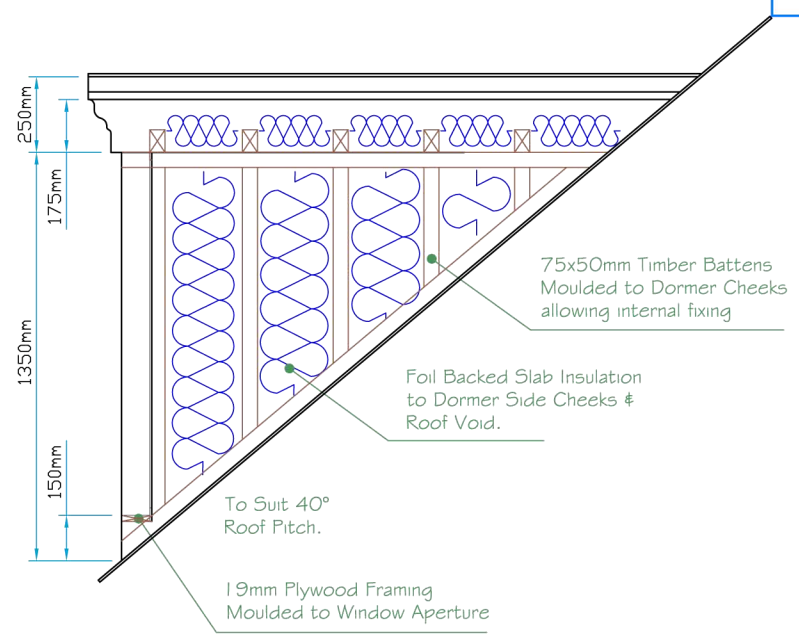

A

Canopy Profile Detail

A

Front Elevation

Side Elevation

12a Keenaghan Road, Rock, Dungannon
Co Tyrone, BT70 3JL

Model:
Crest Mill Hill Dormer 50°
with 1200x1355 Aperture

Date: 09/12/09

Scale: 1:25 **Size:** A4

Drw by: G.J.G. **Chk'd:** G.T. **App'd:** G.T.

Sheet No: 1 of 1 **Rev:** A

Drw Title: Crest Mill Hill Dormer 50° - 1200x1355

Drw No: 0025/A

Revision		
A	Drw General Update	23/11/05