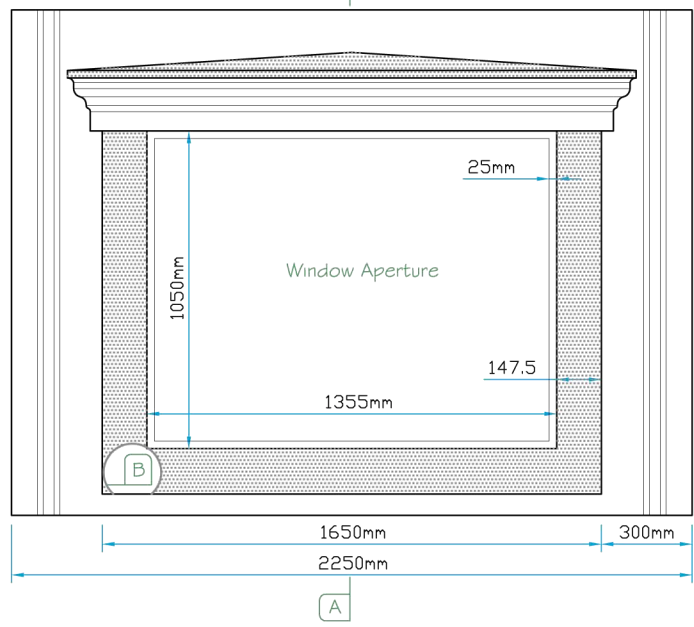

Plan View

Section A-A

Canopy Profile Detail

A

Front Elevation

Section B-B

1570mm

Side Elevation

LJM glassfibre ltd.
 Bespoke Innovative G.R.P. Solutions
 12a Keenaghan Road, Rock, Dungannon
 Co Tyrone, BT70 3JL

Model:
 Crest Mill Hill Dormer 45°
 with 1050x1355 Aperture

Date: 09/12/09

Scale: 1:25 **Size:** A4

Drw by: G.J.G. **Chk'd:** G.T. **App'd:** G.T.

Sheet No: 1 of 1 **Rev:** A

Drw Title: Crest Mill Hill Dormer 45° / 1050x1355

Drw No: 0023/A

Revision		
A	Drw General Update	22/11/05