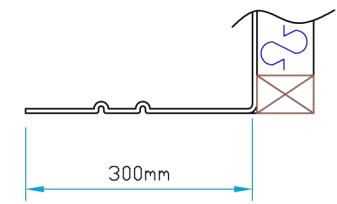

Plan View

Section A-A

Canopy Profile Detail

A

Front Elevation

Section B-B

1570mm

Side Elevation

LJM glassfibre ltd.
 Bespoke Innovative G.R.P. Solutions
 12a Keenaghan Road, Rock, Dungannon
 Co Tyrone, BT70 3JL

Model:
 Crest Mill Hill Dormer 45°
 with 1050x1355 Aperture

Date: 09/12/09

Scale: 1:25 **Size:** A4

Drw by: G.J.G. **Chk'd:** G.T. **App'd:** G.T.

Sheet No: 1 of 1 **Rev:** A

Drw Title: Crest Mill Hill Dormer 45° / 1050x1355

Drw No: 0023/A

Revision		
A	Drw General Update	22/11/05