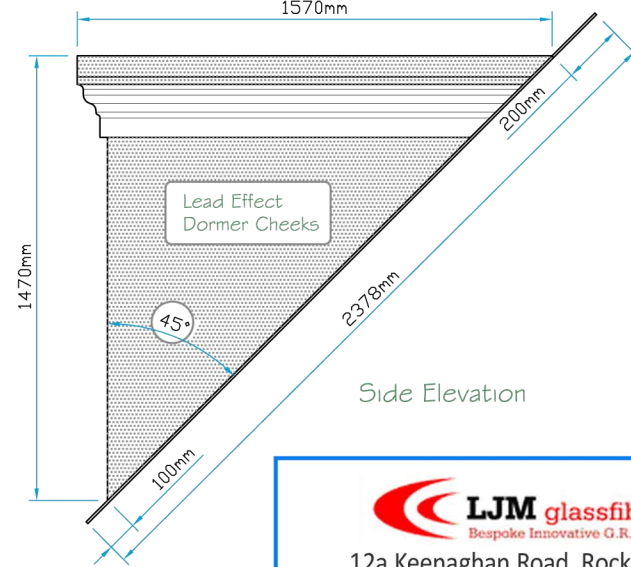

Plan View

Section A-A

Canopy Profile Detail

A

Front Elevation

Section B-B

1570mm

Side Elevation

LJM glassfibre ltd.
 Bespoke Innovative G.R.P. Solutions
 12a Keenaghan Road, Rock, Dungannon
 Co Tyrone, BT70 3JL

Model:
 Crest Mill Hill Dormer 45°
 with 1050x1355 Aperture

Date: 09/12/09

Scale: 1:25 **Size:** A4

Drw by: G.J.G. **Chk'd:** G.T. **App'd:** G.T.

Sheet No: 1 of 1 **Rev:** A

Drw Title: Crest Mill Hill Dormer 45° / 1050x1355

Drw No: 0023/A

Revision		
A	Drw General Update	22/11/05