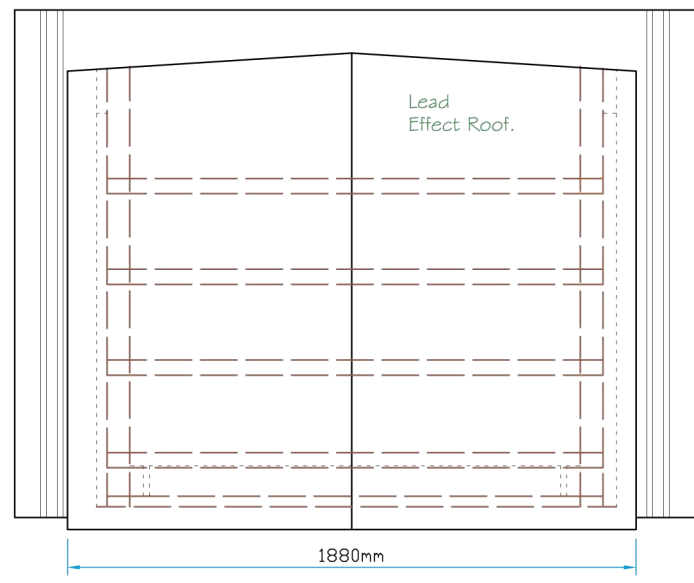

Plan View

Section A-A

Canopy Profile Detail

A

Front Elevation

Section B-B

1570mm

Side Elevation

LJM glassfibre ltd.
 Bespoke Innovative G.R.P. Solutions
 12a Keenaghan Road, Rock, Dungannon
 Co Tyrone, BT70 3JL

Model:
 Crest Mill Hill Dormer 45°
 with 1050x1355 Aperture

Date: 09/12/09

Scale: 1:25 **Size:** A4

Drw by: G.J.G. **Chk'd:** G.T. **App'd:** G.T.

Sheet No: 1 of 1 **Rev:** A

Drw Title: Crest Mill Hill Dormer 45° / 1050x1355

Drw No: 0023/A

Revision		
A	Drw General Update	22/11/05