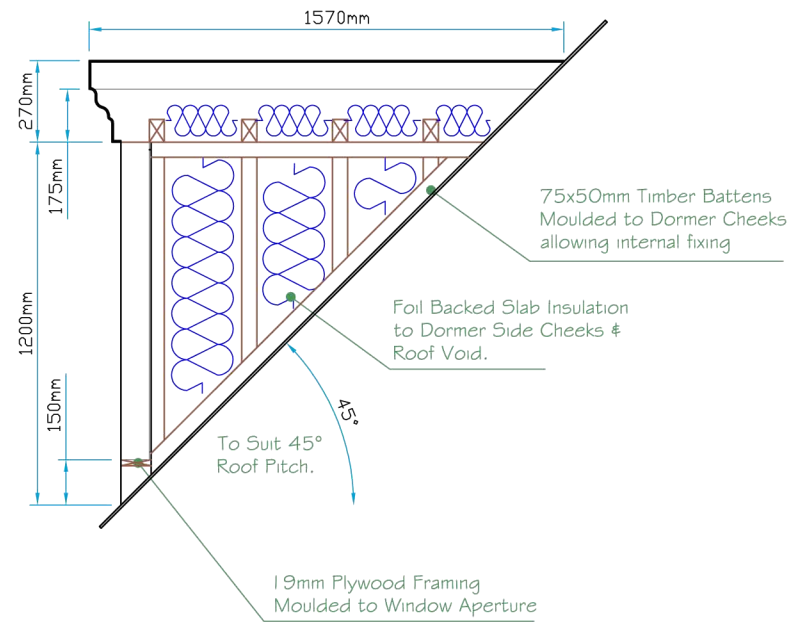

Plan View

Section A-A

Canopy Profile Detail

A

Front Elevation

Section B-B

1570mm

Side Elevation

LJM glassfibre ltd.
 Bespoke Innovative G.R.P. Solutions
 12a Keenaghan Road, Rock, Dungannon
 Co Tyrone, BT70 3JL

Model:
 Crest Mill Hill Dormer 45°
 with 1050x1355 Aperture

Date: 09/12/09

Scale: 1:25 **Size:** A4

Drw by: G.J.G. **Chk'd:** G.T. **App'd:** G.T.

Sheet No: 1 of 1 **Rev:** A

Drw Title: Crest Mill Hill Dormer 45° / 1050x1355

Drw No: 0023/A

Revision		
A	Drw General Update	22/11/05