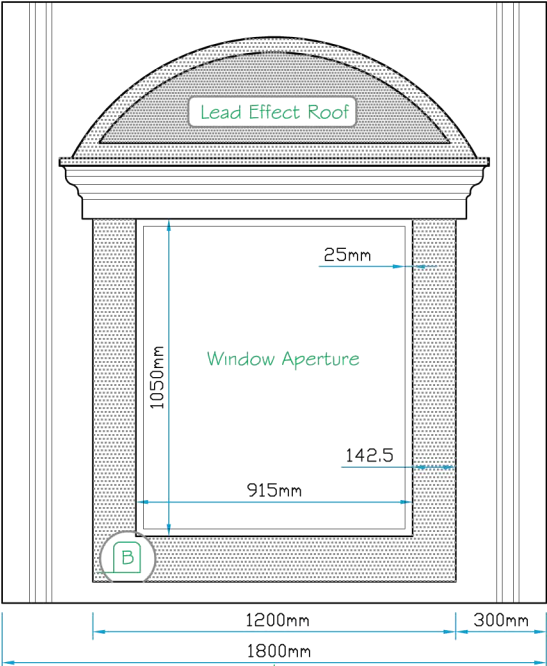

A

Front Elevation

Canopy Profile Detail

Side Elevation

Bespoke Innovative G.R.P. Solutions
12a Keenaghan Road, Rock, Dungannon
Co Tyrone, BT70 3JL

Model:
Crest Mill Hill Domed Dormer
45° with 915x1050 Aperture

Date: 09/12/09

Scale: 1:25 **Size:** A4

Drw by: G.J.G. **Chk'd:** G.T. **App'd:** G.T.

Sheet No: 1 of 1 **Rev:** 0

Drw Title: Crest Mill Hill Domed Dormer 45° 915x1050

Drw No: 0027/0