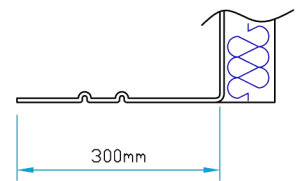

A

Front Elevation

Canopy Profile Detail

Side Elevation

Bespoke Innovative G.R.P. Solutions
12a Keenaghan Road, Rock, Dungannon
Co Tyrone, BT70 3JL

Model:
Crest Mill Hill Domed Dormer
45° with 915x1050 Aperture

Date: 09/12/09

Scale: 1:25 **Size:** A4

Drw by: G.J.G. **Chk'd:** G.T. **App'd:** G.T.

Sheet No: 1 of 1 **Rev:** 0

Drw Title: Crest Mill Hill Domed Dormer 45° 915x1050

Drw No: 0027/0