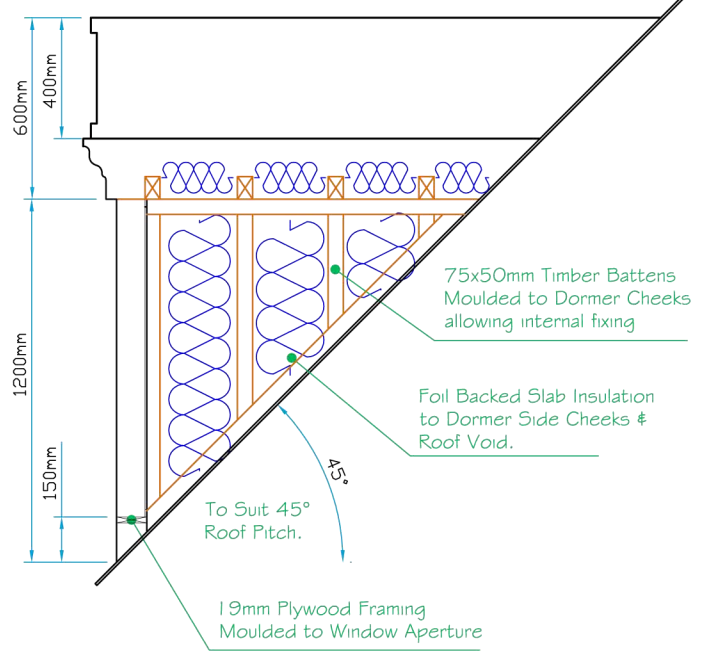

A

Front Elevation

Canopy Profile Detail

Side Elevation

Bespoke Innovative G.R.P. Solutions
12a Keenaghan Road, Rock, Dungannon
Co Tyrone, BT70 3JL

Model:
Crest Mill Hill Domed Dormer
45° with 915x1050 Aperture

Date: 09/12/09

Scale: 1:25 **Size:** A4

Drw by: G.J.G. **Chk'd:** G.T. **App'd:** G.T.

Sheet No: 1 of 1 **Rev:** 0

Drw Title: Crest Mill Hill Domed Dormer 45° 915x1050

Drw No: 0027/0