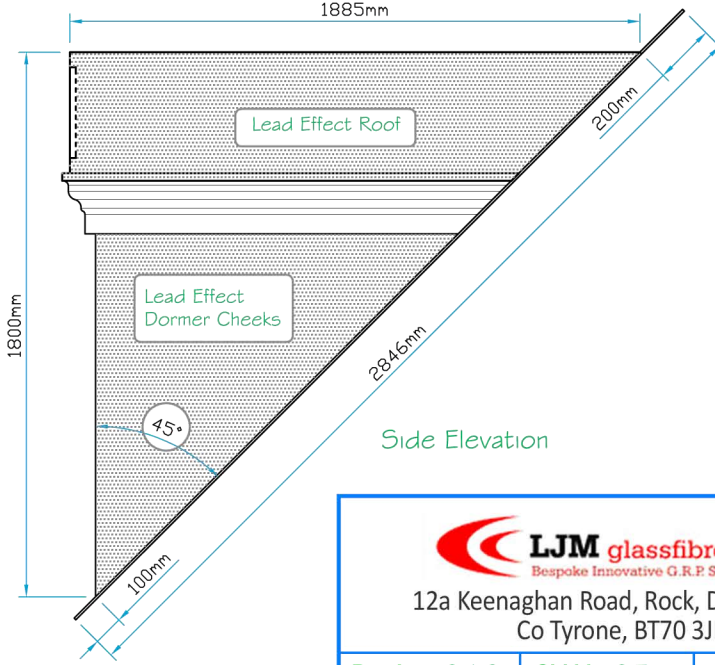

A

Front Elevation

Canopy Profile Detail

Side Elevation

Bespoke Innovative G.R.P. Solutions
12a Keenaghan Road, Rock, Dungannon
Co Tyrone, BT70 3JL

Model:
Crest Mill Hill Domed Dormer
45° with 915x1050 Aperture

Date: 09/12/09

Scale: 1:25 **Size:** A4

Drw by: G.J.G. **Chk'd:** G.T. **App'd:** G.T.

Sheet No: 1 of 1 **Rev:** 0

Drw Title: Crest Mill Hill Domed Dormer 45° 915x1050

Drw No: 0027/0