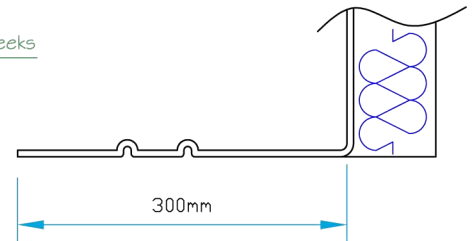

Plan View

Lead Effect Roof

A

Front Elevation

Side Elevation

Section A-A

Section B-B

12a Keenaghan Road, Rock, Dungannon
Co Tyrone, BT70 3JL

Model:
Type B Curved Dormer
70deg 1880x1200

Date: 09/12/09

Scale: 1:25 **Size:** A4

Drw by: G.J.G. **Chk'd** G.T. **App'd** G.T.

Sheet No: 1 of 1 **Rev:** 0

Drw Title: Type B Curved Dormer 70deg 1880x1200

Drw No: 0251/0