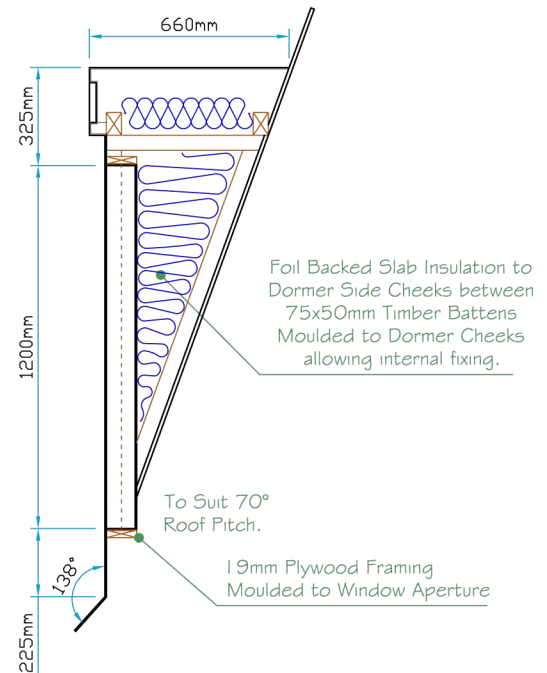

Plan View

Lead Effect Roof

A

Front Elevation

Side Elevation

Section A-A

Section B-B

12a Keenaghan Road, Rock, Dungannon
Co Tyrone, BT70 3JL

Model:
Type B Curved Dormer
70deg 1880x1200

Date: 09/12/09

Scale: 1:25 **Size:** A4

Drw by: G.J.G. **Chk'd** G.T. **App'd** G.T.

Sheet No: 1 of 1 **Rev:** 0

Drw Title: Type B Curved Dormer 70deg 1880x1200

Drw No: 0251/0