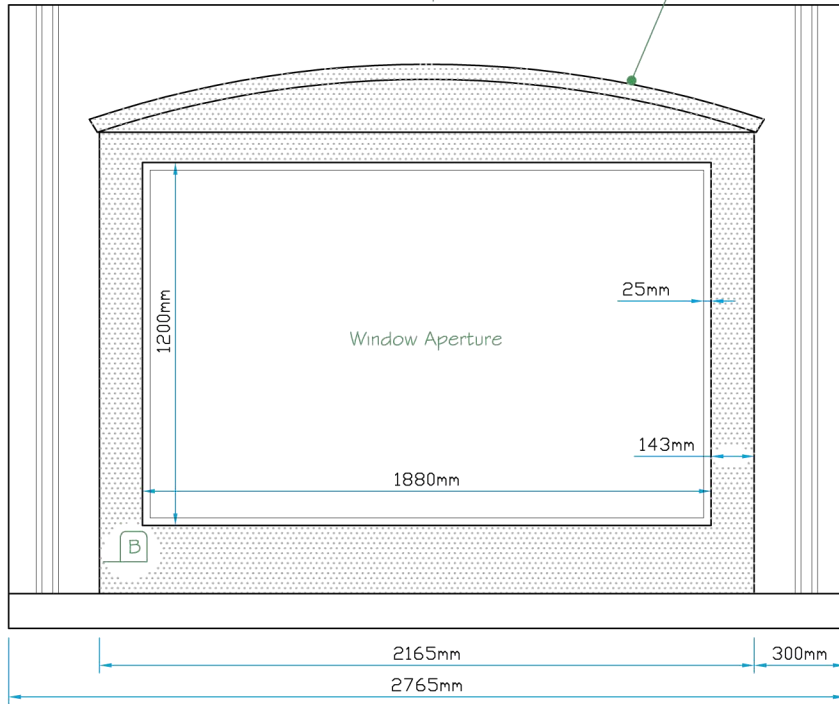

Plan View

Lead Effect Roof

A

Front Elevation

Side Elevation

Section A-A

Section B-B

12a Keenaghan Road, Rock, Dungannon
Co Tyrone, BT70 3JL

Model:
Type B Curved Dormer
70deg 1880x1200

Date: 09/12/09

Scale: 1:25 **Size:** A4

Drw by: G.J.G. **Chk'd** G.T. **App'd** G.T.

Sheet No: 1 of 1 **Rev:** 0

Drw Title: Type B Curved Dormer 70deg 1880x1200

Drw No: 0251/0