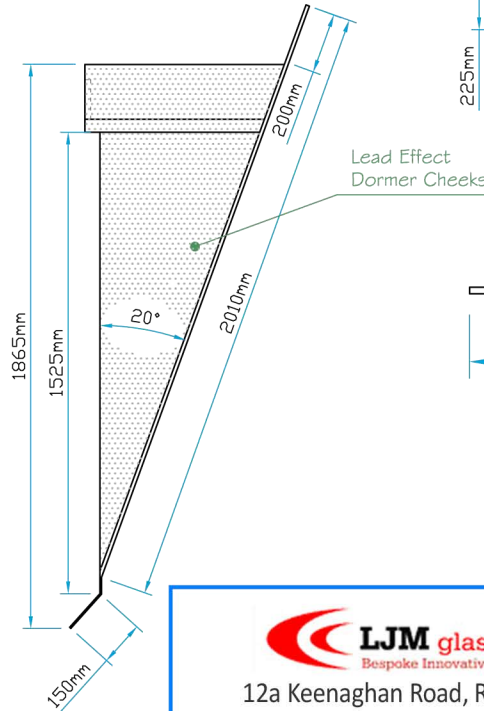

Plan View

Lead Effect Roof

A

Front Elevation

Side Elevation

Section A-A

Section B-B

12a Keenaghan Road, Rock, Dungannon
Co Tyrone, BT70 3JL

Model:
Type B Curved Dormer
70deg 1880x1200

Date: 09/12/09

Scale: 1:25 **Size:** A4

Drw by: G.J.G. **Chk'd** G.T. **App'd** G.T.

Sheet No: 1 of 1 **Rev:** 0

Drw Title: Type B Curved Dormer 70deg 1880x1200

Drw No: 0251/0