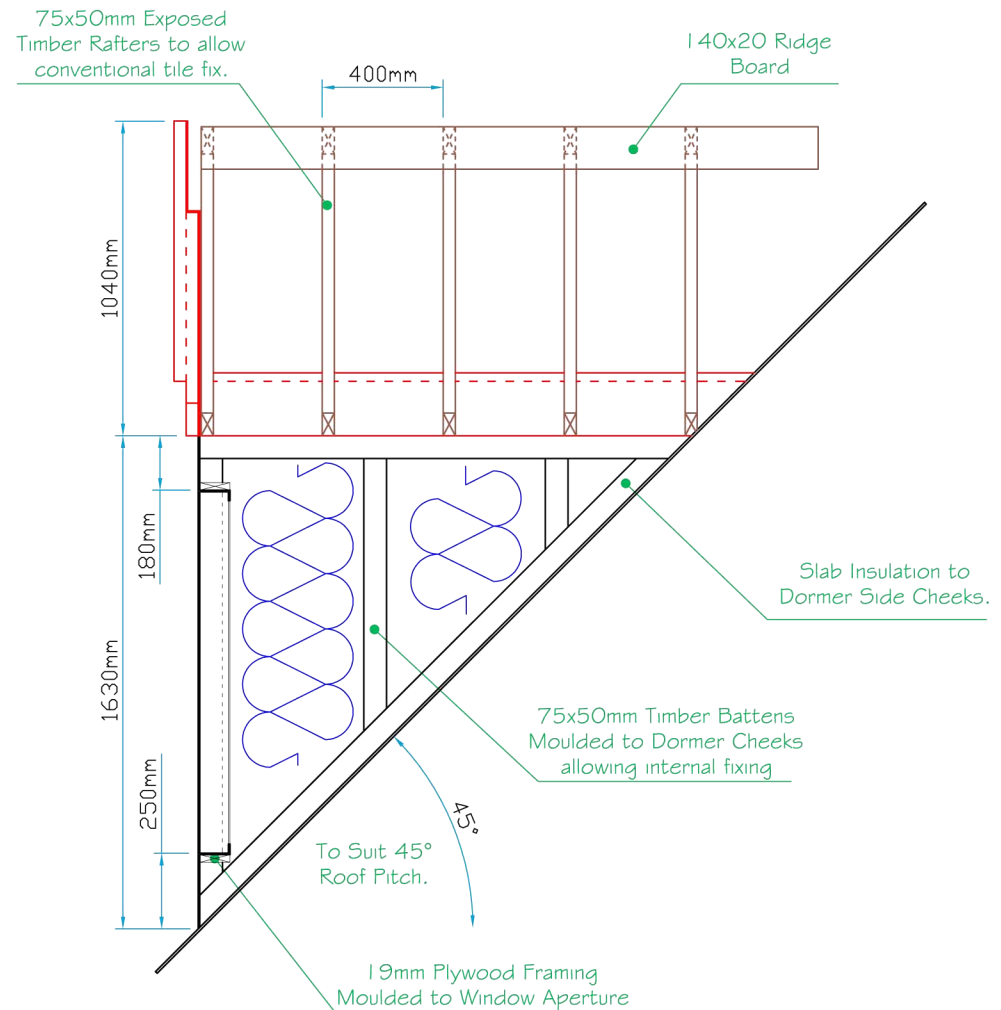

Plan View

Section A-A

 <p>LJM glassfibre ltd. Bespoke Innovative G.R.P. Solutions</p> <p>12a Keenaghan Road, Rock, Dungannon Co Tyrone, BT70 3JL</p>		Model: H-T 185-7776 Dormer 45° 1200x1200	
		Date: 09/12/09	
Scale: 1:25		Size: A4	
Drw by: G.J.G.	Chk'd: G.T.	App'd: G.T.	Sheet No: 2 of 2
Drw Title: H-T 185-7776 Dormer			Rev: 0
			Drw No: 0148/0