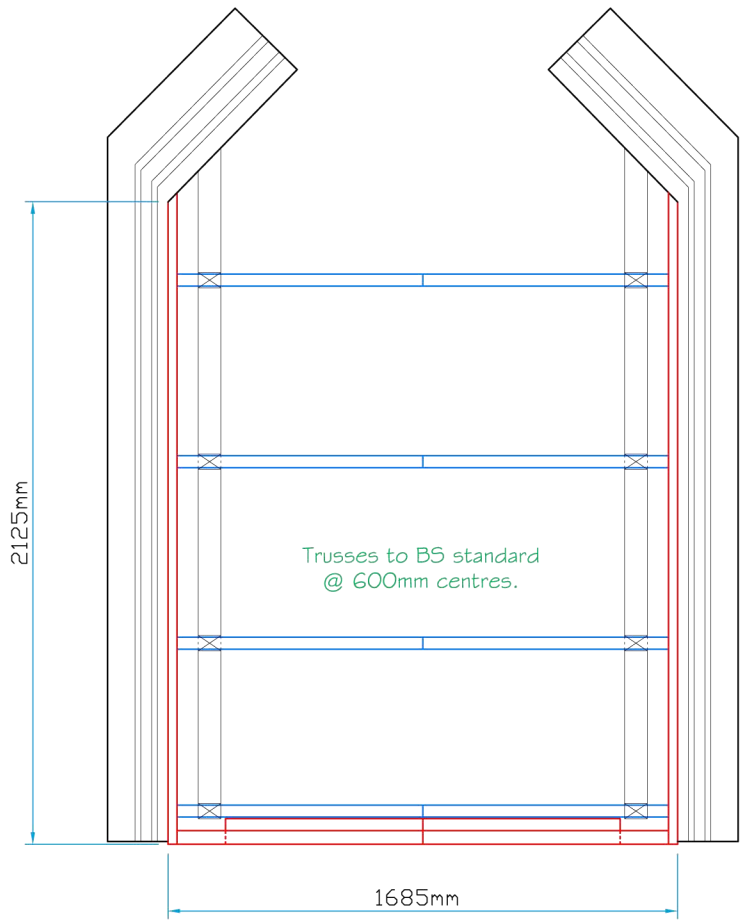

Section A-A

Plan View

 Bespoke Innovative G.R.P. Solutions 12a Keenaghan Road, Rock, Dungannon Co Tyrone, BT70 3JL		Model: Bullock Apex Dormer 40° 200x1200	
		Date: 09/12/09	
Drw by: G.J.G.		Chk'd: G.T.	
Drw Title: Bullock Apex Dormer 40deg 200x1200		Scale: 1:25	
App'd: G.T.		Size: A4	
		Sheet No: 2 of 2	
		Rev: 0	
		Drw No: 0136/0	