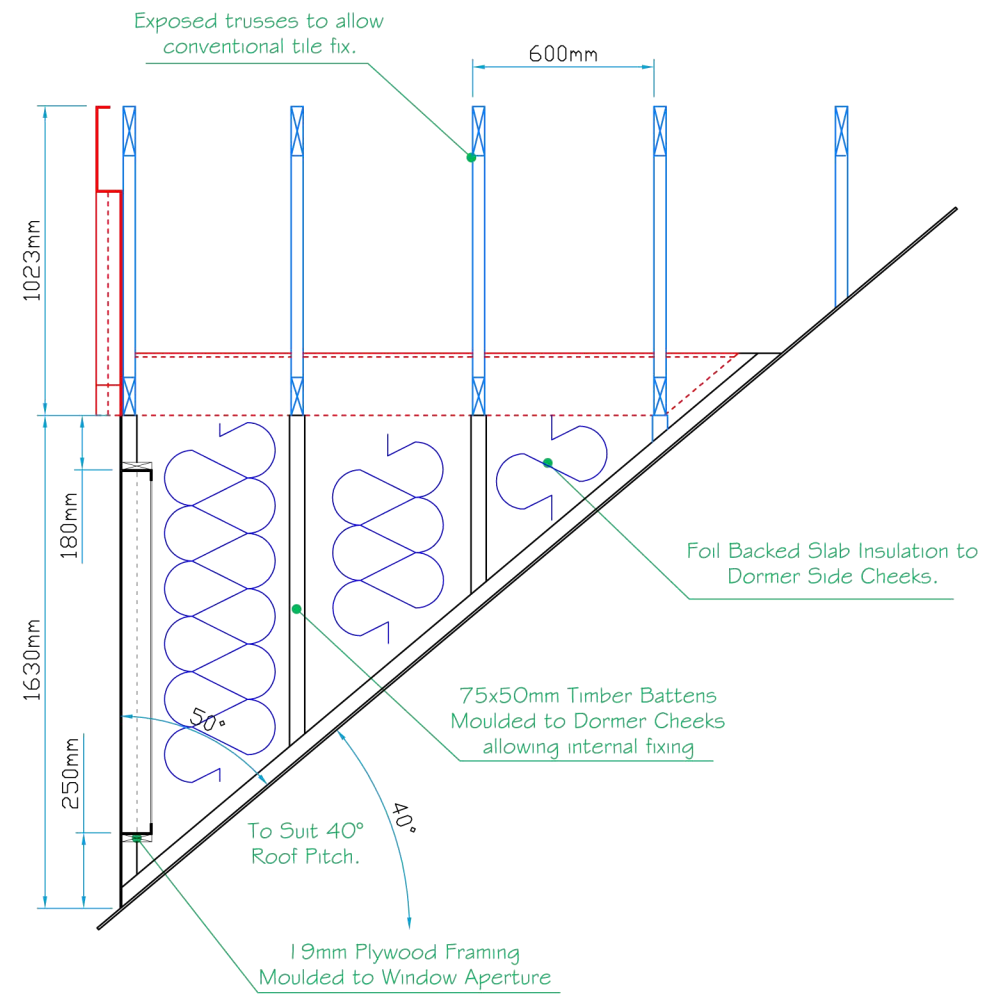

Section A-A

Plan View

 Bespoke Innovative G.R.P. Solutions 12a Keenaghan Road, Rock, Dungannon Co Tyrone, BT70 3JL		Model: Bullock Apex Dormer 40° 200x1200	
		Date: 09/12/09	
Drw by: G.J.G.		Chk'd: G.T.	
Drw Title: Bullock Apex Dormer 40deg 200x1200		Scale: 1:25	
App'd: G.T.		Size: A4	
		Sheet No: 2 of 2	
		Rev: 0	
		Drw No: 0136/0	