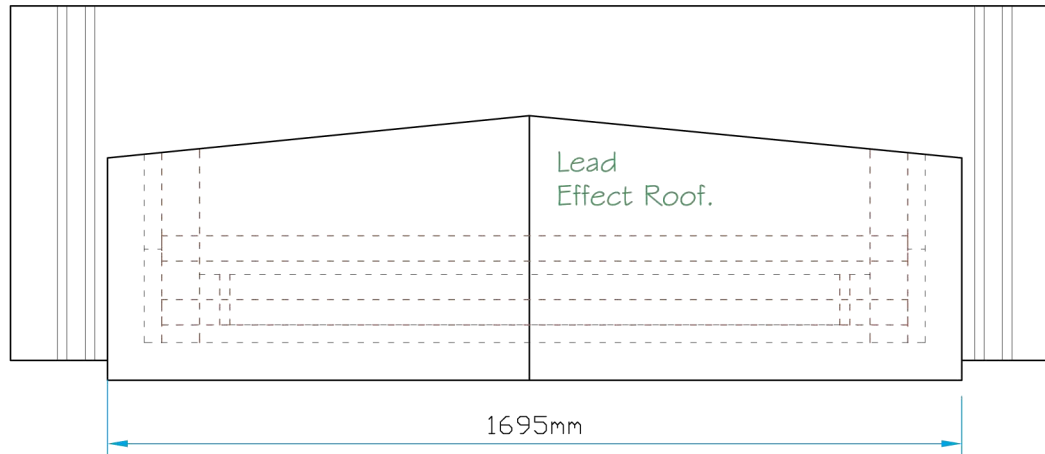

Plan View

Section A-A

12a Keenaghan Road, Rock, Dungannon
Co Tyrone, BT70 3JL

Model:

Type D4 Half Dormer 45°
with 1200x165 Aperture

Date: 09/12/09

Scale: 1:15 **Size:** A4

Drw by: G.J.G. **Chk'd** G.T. **App'd** G.T.

Sheet No: 2 of 2 **Rev:** 0

Drw Title: Type D4 Half Dormer 45° - 1200x165

Drw No: 0316/0

Revision