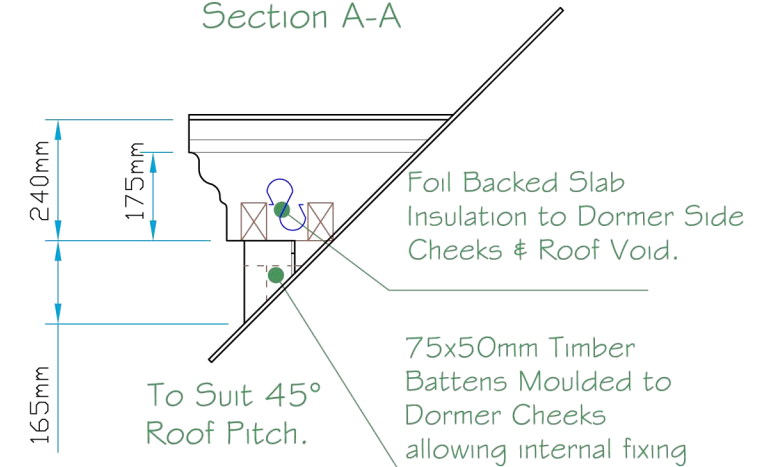

Plan View

Section A-A

12a Keenaghan Road, Rock, Dungannon
Co Tyrone, BT70 3JL

Model:

Type D4 Half Dormer 45°
with 1200x165 Aperture

Date: 09/12/09

Scale: 1:15 **Size:** A4

Drw by: G.J.G. **Chk'd** G.T. **App'd** G.T.

Sheet No: 2 of 2 **Rev:** 0

Drw Title: Type D4 Half Dormer 45° - 1200x165

Drw No: 0316/0

Revision