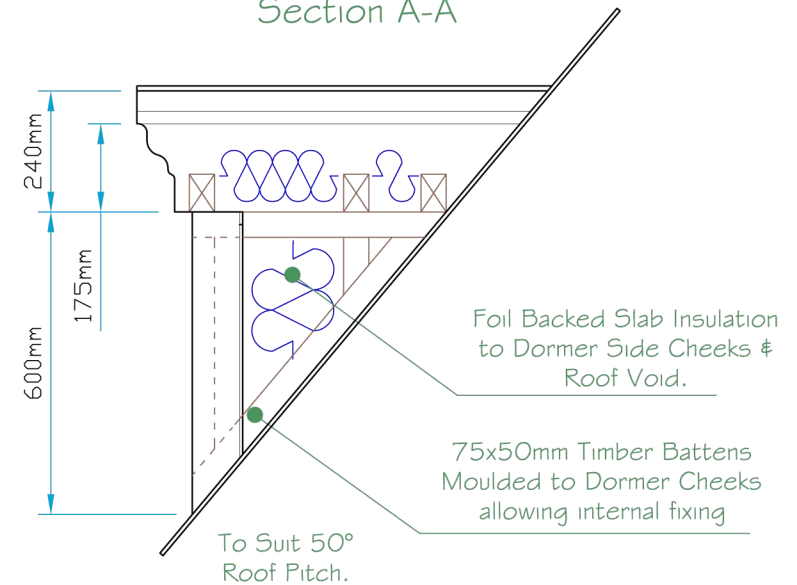

Plan View

Section A-A

12a Keenaghan Road, Rock, Dungannon
Co Tyrone, BT70 3JL

Model:
Mill Hill Half Dormer 40°
with 915x600 Aperture

Date: 09/12/09

Scale: 1:15 **Size:** A4

Drw by: G.J.G. **Chk'd** G.T. **App'd** G.T.

Sheet No: 2 of 2 **Rev:** 0

Drw Title: Mill Hill Half Dormer 40° - 915x600

Drw No: 0283/0

Revision