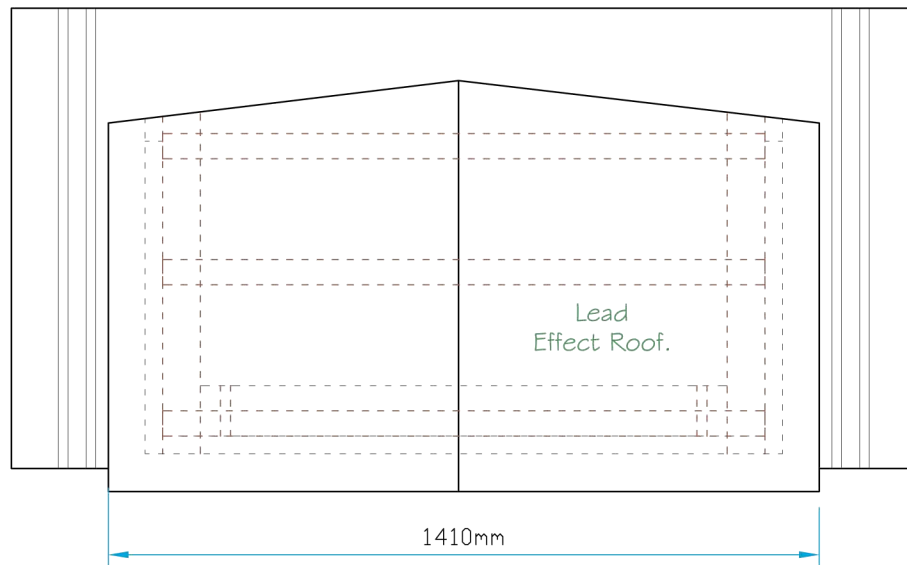

Plan View

Section A-A

12a Keenaghan Road, Rock, Dungannon
Co Tyrone, BT70 3JL

Model:
Mill Hill Half Dormer 40°
with 915x600 Aperture

Date: 09/12/09

Scale: 1:15 **Size:** A4

Drw by: G.J.G. **Chk'd** G.T. **App'd** G.T.

Sheet No: 2 of 2 **Rev:** 0

Drw Title: Mill Hill Half Dormer 40° - 915x600

Drw No: 0283/0

Revision