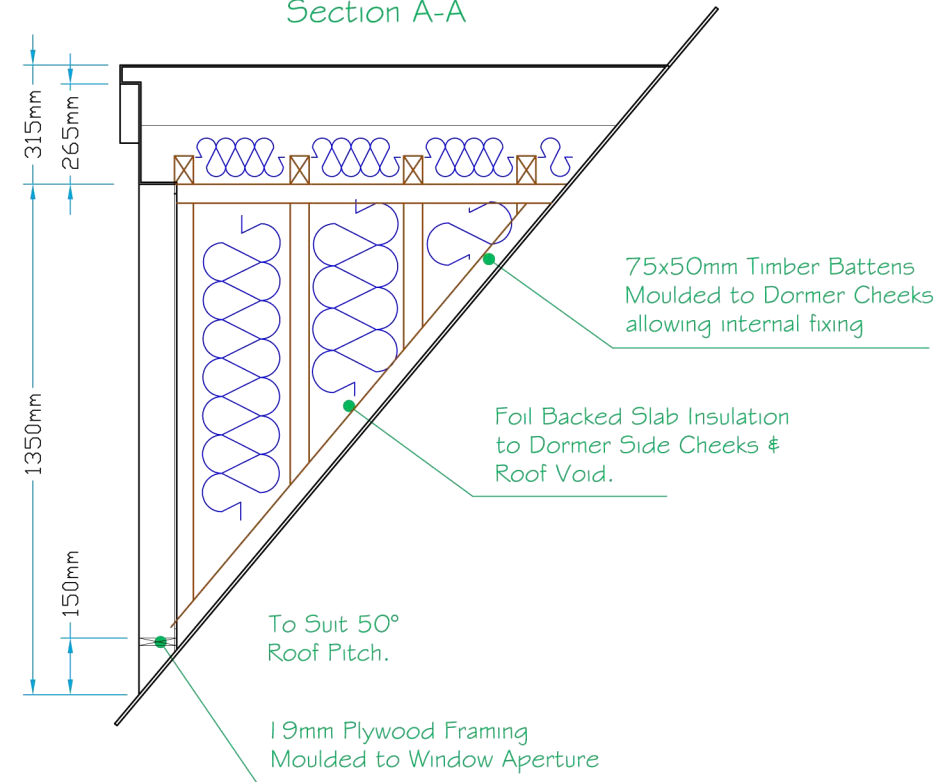

Plan View

Section A-A

12a Keenaghan Road, Rock, Dungannon
Co Tyrone, BT70 3JL

Model:
Type B3 Dormer 50°
with 1200x1200 Aperture

Date: 09/12/09

Scale: 1:20

Size: A4

Drw by: G.J.G.

Chk'd: G.T.

App'd: G.T.

Sheet No: 2 of 2

Rev: 0

Drw Title: Type B3 Dormer 50° - 1200x1200

Drw No: 0210/0