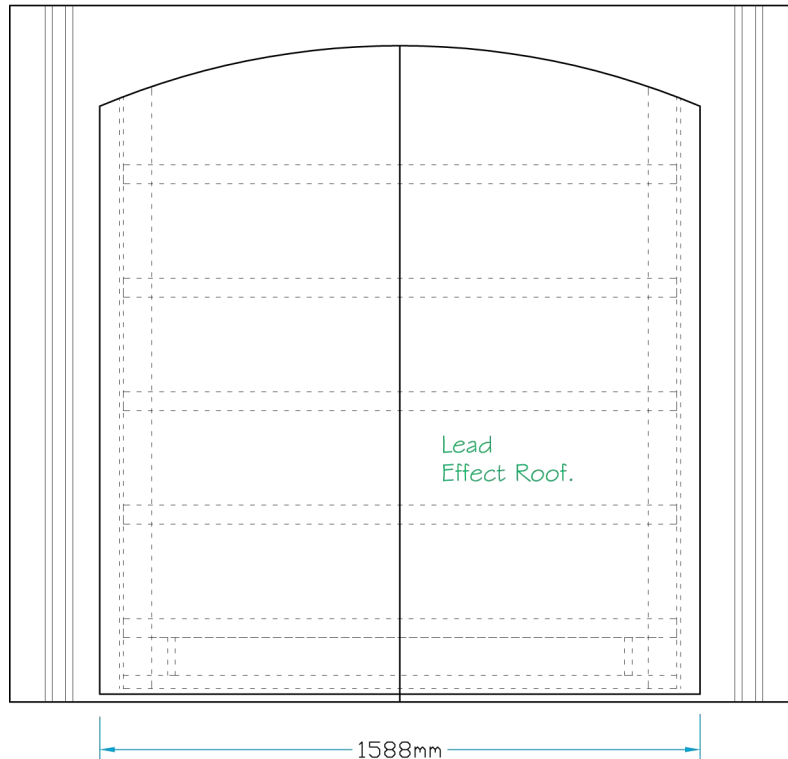

Plan View

Section A-A

12a Keenaghan Road, Rock, Dungannon
Co Tyrone, BT70 3JL

Model:
Type B3 Dormer 50°
with 1200x1200 Aperture

Date: 09/12/09

Scale: 1:20

Size: A4

Drw by: G.J.G.

Chk'd: G.T.

App'd: G.T.

Sheet No: 2 of 2

Rev: 0

Drw Title: Type B3 Dormer 50° - 1200x1200

Drw No: 0210/0