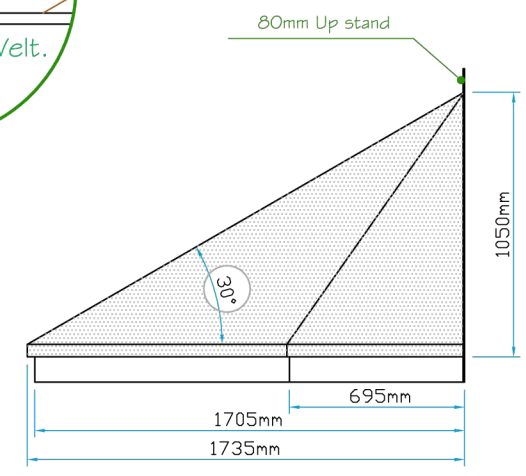

Plan View

Section A-A

Front Elevation

Side Elevation

 Bespoke Innovative G.R.P. Solutions 12a Keenaghan Road, Rock, Dungannon Co Tyrone, BT70 3JL			Model: Windsor Canopy		
			Date: 09/12/09		
Drw by: G.J.G.		Chk'd: G.T.		App'd: G.T.	
Drw Title: Windsor Canopy		Scale: 1:30		Size: A4	
Revision			Sheet No: 1 of 1		Rev: A
A Drw General update 09/02/06			Drw No: 0150/A		