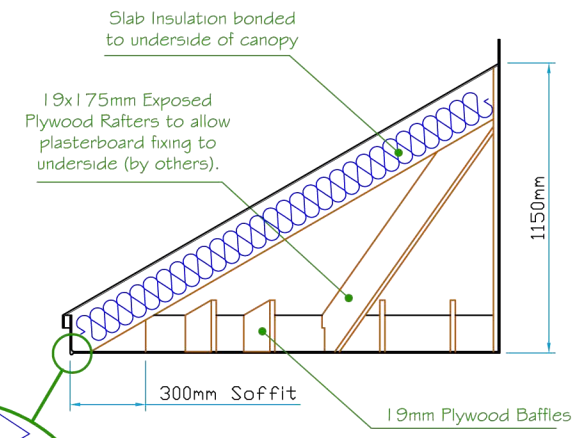

Plan View

Section A-A

Front Elevation

Side Elevation

 Bespoke Innovative G.R.P. Solutions 12a Keenaghan Road, Rock, Dungannon Co Tyrone, BT70 3JL			Model: Windsor Canopy		
			Date: 09/12/09		
Drw by: G.J.G.		Chk'd: G.T.		App'd: G.T.	
Drw Title: Windsor Canopy		Scale: 1:30		Size: A4	
Revision			Sheet No: 1 of 1		Rev: A
A Drw General update 09/02/06			Drw No: 0150/A		