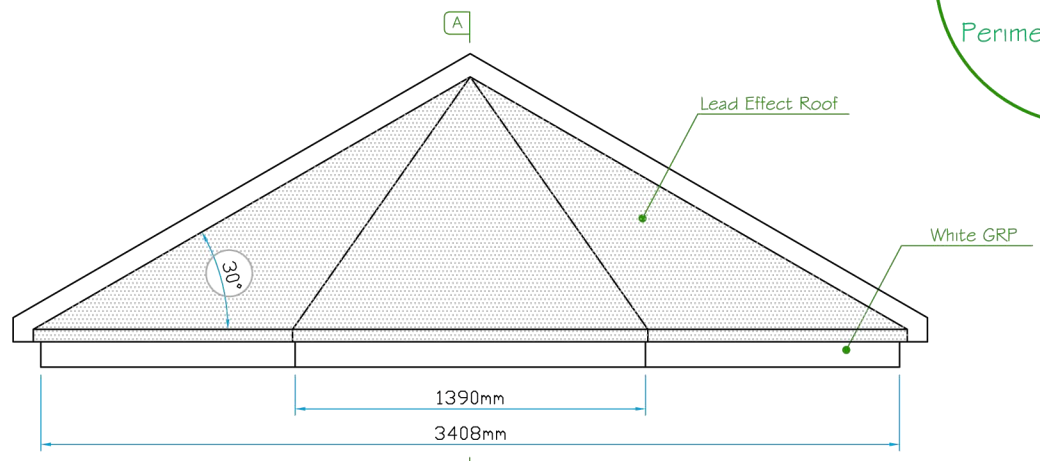

Plan View

Section A-A

Front Elevation

Side Elevation

 Bespoke Innovative G.R.P. Solutions 12a Keenaghan Road, Rock, Dungannon Co Tyrone, BT70 3JL			Model: Windsor Canopy		
			Date: 09/12/09		
Drw by: G.J.G.		Chk'd: G.T.		App'd: G.T.	
Drw Title: Windsor Canopy		Scale: 1:30		Size: A4	
Revision			Sheet No: 1 of 1		Rev: A
A Drw General update 09/02/06			Drw No: 0150/A		