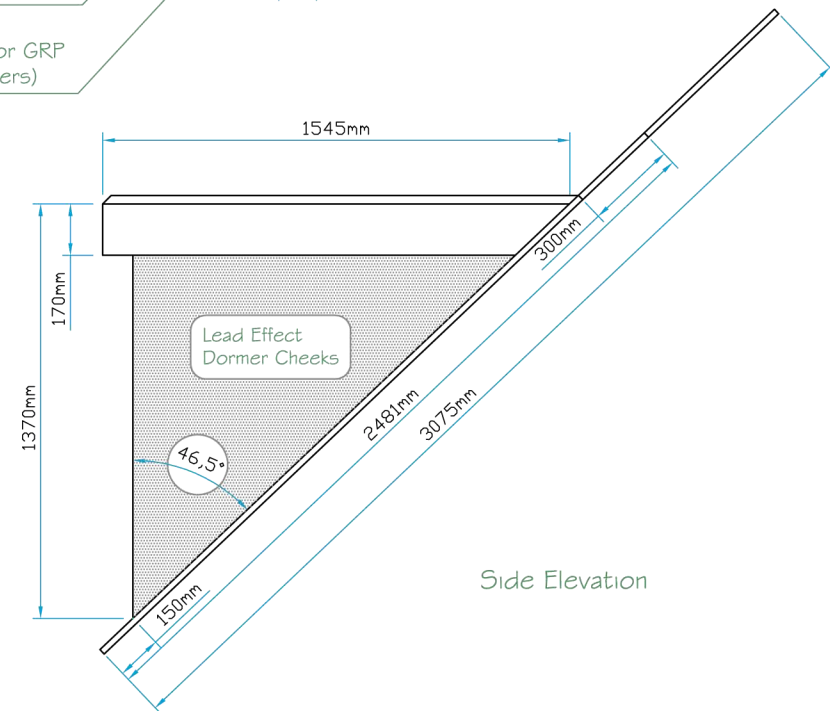

Section B~B

Scale 1:10

 <p>LJM glassfibre ltd. Bespoke Innovative G.R.P. Solutions</p> <p>12a Keenaghan Road, Rock, Dungannon Co Tyrone, BT70 3JL</p>		Model: 464 Dormer 46.5° with 1780x1050 Aperture		
		Date: 09/12/09		
Drw by: G.J.G.	Chk'd G.T.	App'd G.T.	Scale: 1:25	Size: A4
Drw Title: 464 Dormer 46.5° / 1780x1050			Sheet No: 1 of 2	Rev: A
			Drw No: 0126/A	