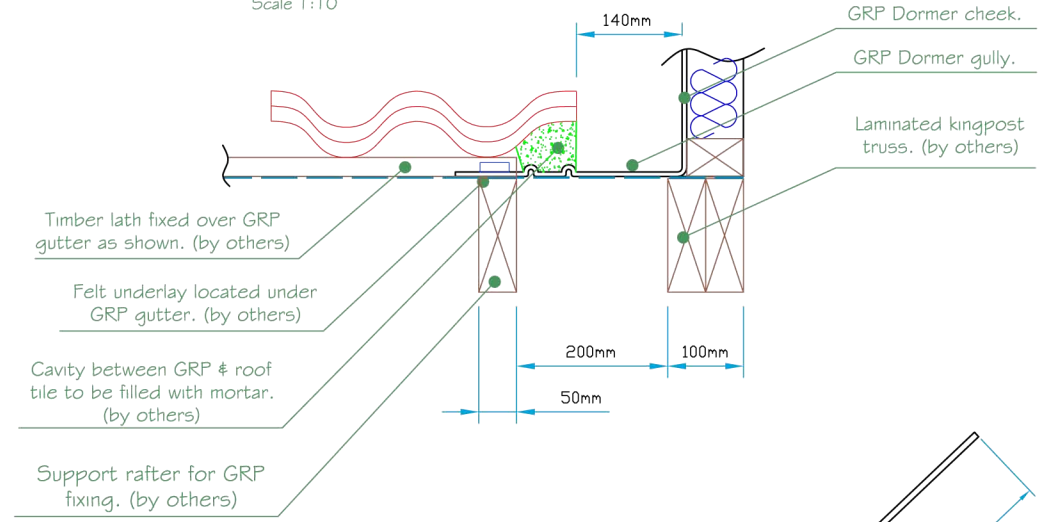

Section B~B

Scale 1:10

 <p>LJM glassfibre ltd. Bespoke Innovative G.R.P. Solutions</p> <p>12a Keenaghan Road, Rock, Dungannon Co Tyrone, BT70 3JL</p>		Model: 464 Dormer 46.5° with 1780x1050 Aperture		
		Date: 09/12/09		
Drw by: G.J.G.	Chk'd G.T.	App'd G.T.	Scale: 1:25	Size: A4
Drw Title: 464 Dormer 46.5° / 1780x1050			Sheet No: 1 of 2	Rev: A
			Drw No: 0126/A	