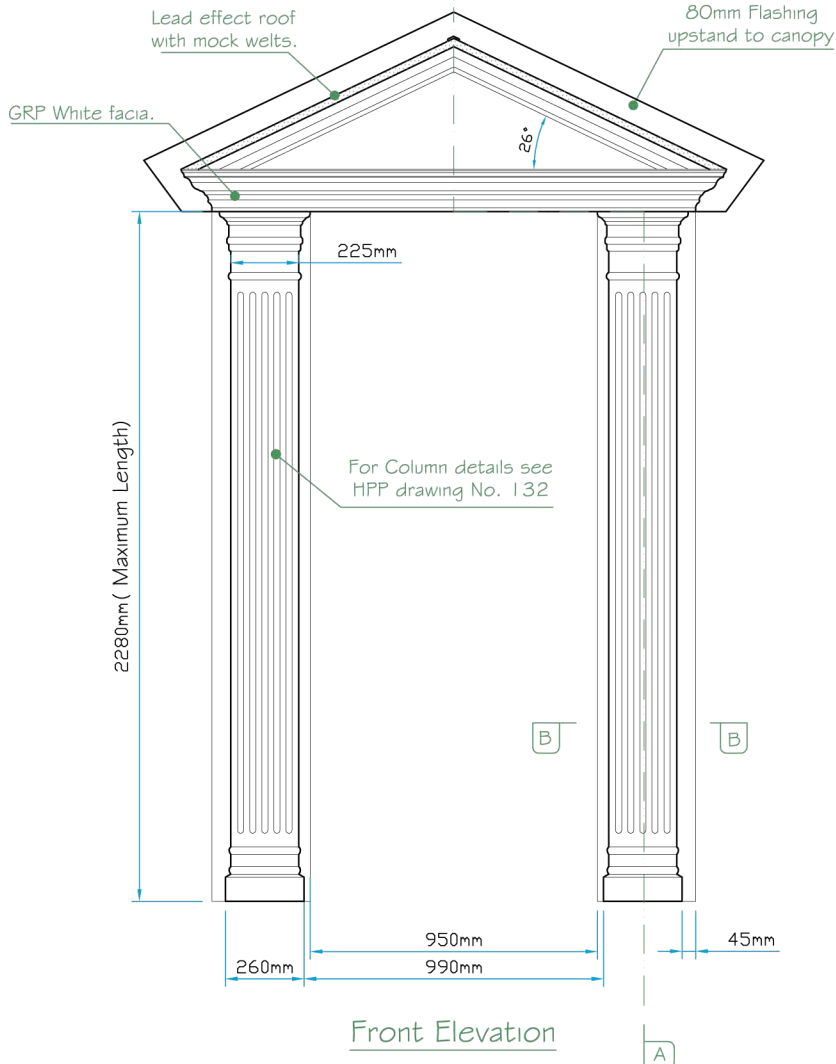

Plan View

Section A~A

Single Mould Fabrication

 <p>LJM glassfibre ltd. Bespoke Innovative G.R.P. Solutions</p> <p>12a Keenaghan Road, Rock, Dungannon Co Tyrone, BT70 3JL</p>		<p>Model: Unified Winster Door Surround Type B</p>	
		<p>Date: 09/12/09</p>	
<p>Scale: 1:25/10</p>		<p>Size: A4</p>	
<p>Drw by: G.J.G.</p>	<p>Chk'd: G.T.</p>	<p>App'd: G.T.</p>	<p>Sheet No: 1 of 1</p>
<p>Drw Title: Unified Winster Door Surround Type B</p>			<p>Rev: A</p>
<p>Drw No: 0129/A</p>			