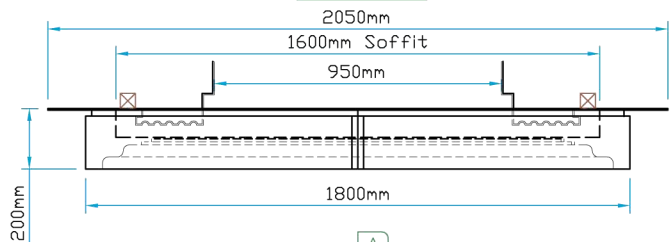

Plan View

Section A~A

Single Mould Fabrication

 <p>LJM glassfibre ltd. Bespoke Innovative G.R.P. Solutions</p> <p>12a Keenaghan Road, Rock, Dungannon Co Tyrone, BT70 3JL</p>		<p>Model: Unified Winster Door Surround Type B</p>	
		<p>Date: 09/12/09</p>	
<p>Scale: 1:25/10</p>		<p>Size: A4</p>	
<p>Drw by: G.J.G.</p>	<p>Chk'd: G.T.</p>	<p>App'd: G.T.</p>	<p>Sheet No: 1 of 1</p>
<p>Drw Title: Unified Winster Door Surround Type B</p>			<p>Rev: A</p>
<p>Drw No: 0129/A</p>			