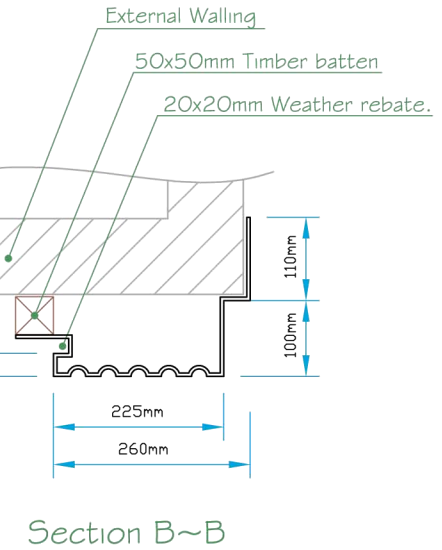

Plan View

Section A~A

Single Mould Fabrication

 <p>LJM glassfibre ltd. Bespoke Innovative G.R.P. Solutions</p> <p>12a Keenaghan Road, Rock, Dungannon Co Tyrone, BT70 3JL</p>		<p>Model: Unified Winster Door Surround Type B</p>	
		<p>Date: 09/12/09</p>	
<p>Scale: 1:25/10</p>		<p>Size: A4</p>	
<p>Drw by: G.J.G.</p>	<p>Chk'd: G.T.</p>	<p>App'd: G.T.</p>	<p>Sheet No: 1 of 1</p>
<p>Drw Title: Unified Winster Door Surround Type B</p>			<p>Rev: A</p>
<p>Drw No: 0129/A</p>			