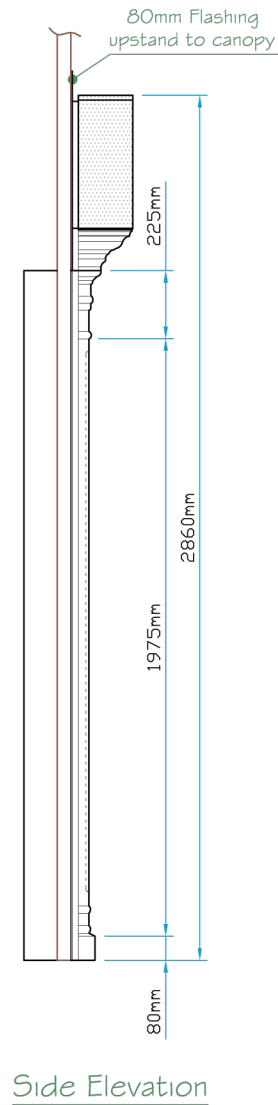

Plan View

Section A~A

Single Mould Fabrication

 <p>LJM glassfibre ltd. Bespoke Innovative G.R.P. Solutions</p> <p>12a Keenaghan Road, Rock, Dungannon Co Tyrone, BT70 3JL</p>		<p>Model: Unified Winster Door Surround Type B</p>	
		<p>Date: 09/12/09</p>	
<p>Scale: 1:25/10</p>		<p>Size: A4</p>	
<p>Drw by: G.J.G.</p>	<p>Chk'd: G.T.</p>	<p>App'd: G.T.</p>	<p>Sheet No: 1 of 1</p>
<p>Drw Title: Unified Winster Door Surround Type B</p>			<p>Rev: A</p>
<p>Drw No: 0129/A</p>			