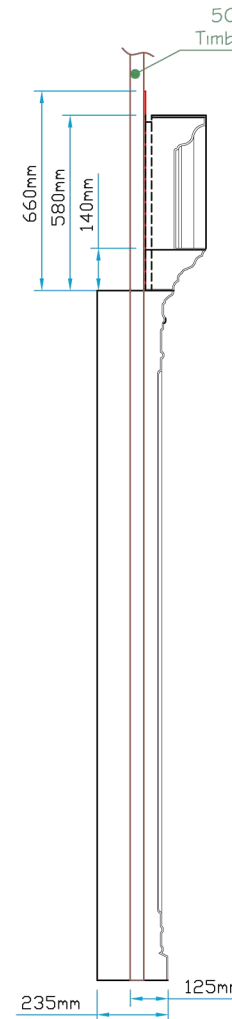

Plan View

Section A~A

Single Mould Fabrication

 <p>LJM glassfibre ltd. Bespoke Innovative G.R.P. Solutions</p> <p>12a Keenaghan Road, Rock, Dungannon Co Tyrone, BT70 3JL</p>		<p>Model: Unified Winster Door Surround Type B</p>	
		<p>Date: 09/12/09</p>	
<p>Scale: 1:25/10</p>		<p>Size: A4</p>	
<p>Drw by: G.J.G.</p>	<p>Chk'd: G.T.</p>	<p>App'd: G.T.</p>	<p>Sheet No: 1 of 1</p>
<p>Drw Title: Unified Winster Door Surround Type B</p>			<p>Rev: A</p>
<p>Drw No: 0129/A</p>			