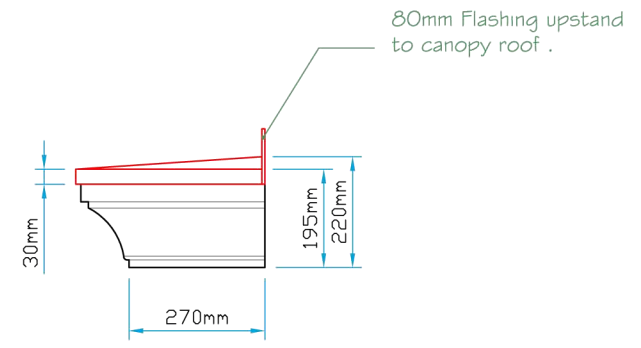

Plan View

Canopy Profile Detail

Front Elevation

Side Elevation

Bespoke Innovative G.R.P. Solutions
12a Keenaghan Road, Rock, Dungannon
Co Tyrone, BT70 3JL

Model:
Standard 404 Small

Date: 09/12/09

Scale: 1:15 **Size:** A4

Drw by: G.J.G. **Chk'd** G.T. **App'd** G.T.

Sheet No: 1 of 1 **Rev:** A

Drw Title: GRP Canopy 404/365

Drw No: 0003/A

Revision		
A	Drw General Update	25/11/05