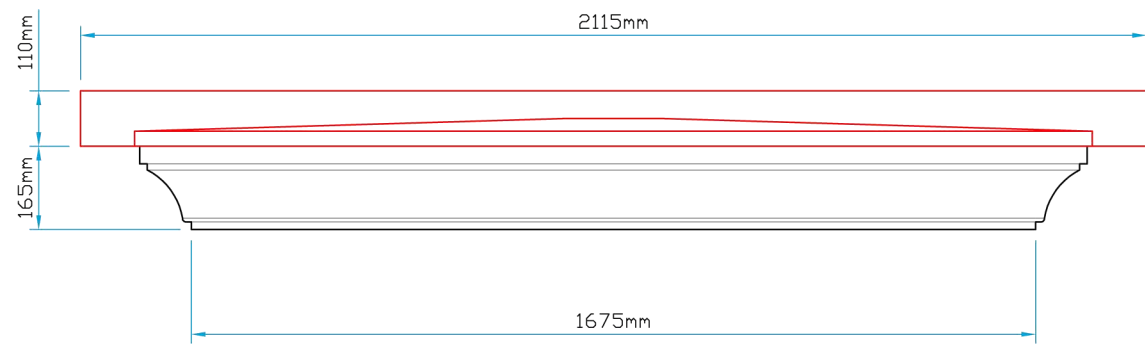

Plan View

Canopy Profile Detail

Front Elevation

Side Elevation

Bespoke Innovative G.R.P. Solutions
12a Keenaghan Road, Rock, Dungannon
Co Tyrone, BT70 3JL

Model:
Standard 404 Small

Date: 09/12/09

Scale: 1:15 **Size:** A4

Drw by: G.J.G. **Chk'd** G.T. **App'd** G.T.

Sheet No: 1 of 1 **Rev:** A

Drw Title: GRP Canopy 404/365

Drw No: 0003/A

Revision		
A	Drw General Update	25/11/05