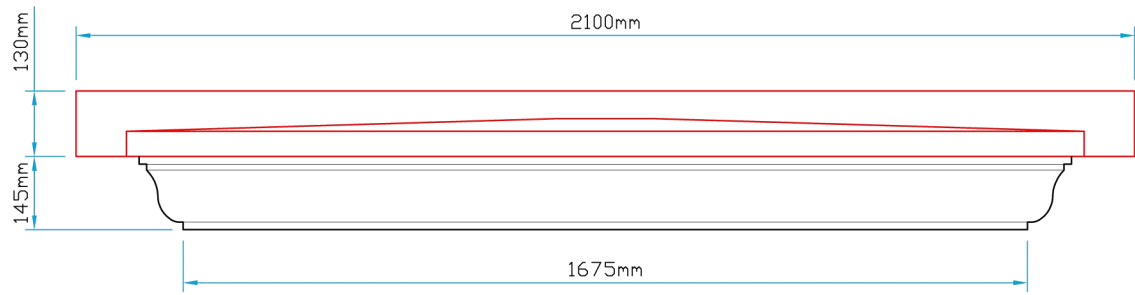

Plan View

Canopy Profile Detail

Front Elevation

Side Elevation

 Bespoke Innovative G.R.P. Solutions 12a Keenaghan Road, Rock, Dungannon Co Tyrone, BT70 3JL			Model: Standard Door Canopy 404 Large		
			Date: 09/12/09		
Drw by: G.J.G.		Chk'd: G.T.	App'd: G.T.	Scale: 1:15	Size: A4
Drw Title: GRP Canopy 404/500			Sheet No: 1 of 1		Rev: A
			Drw No: 0002/A		