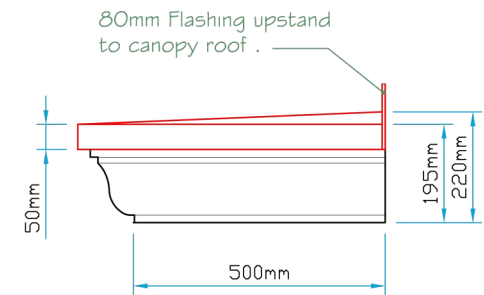

Plan View

Canopy Profile Detail

Front Elevation

Side Elevation

 Bespoke Innovative G.R.P. Solutions 12a Keenaghan Road, Rock, Dungannon Co Tyrone, BT70 3JL			Model: Standard Door Canopy 404 Large		
			Date: 09/12/09		
Drw by: G.J.G.		Chk'd: G.T.	App'd: G.T.	Scale: 1:15	Size: A4
Drw Title: GRP Canopy 404/500			Sheet No: 1 of 1		Rev: A
			Drw No: 0002/A		