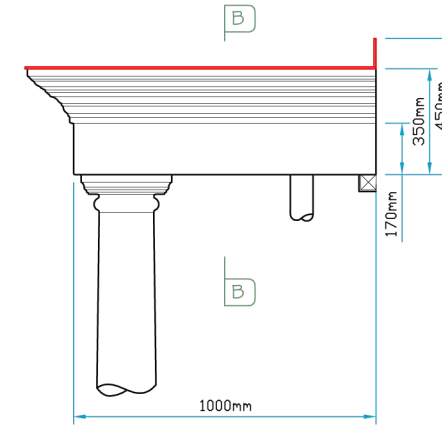

Plan View

Front Elevation

Side Elevation

Section B~B

 <p><b>LJM glassfibre ltd.</b> Bespoke Innovative G.R.P. Solutions</p> <p>12a Keenaghan Road, Rock, Dungannon Co Tyrone, BT70 3JL</p>		<b>Model:</b> Fairfax 3Mtr White Portico Canopy		
		<b>Date:</b> 09/12/09		
<b>Drw by:</b> G.J.G.	<b>Chk'd</b> G.T.	<b>App'd</b> G.T.	<b>Scale:</b> 1:25	<b>Size:</b> A4
<b>Drw Title:</b> Fairfax 3Mtr White Portico Canopy			<b>Sheet No:</b> 1 of 1	<b>Rev:</b> 0
			<b>Drw No:</b> 0332/0	