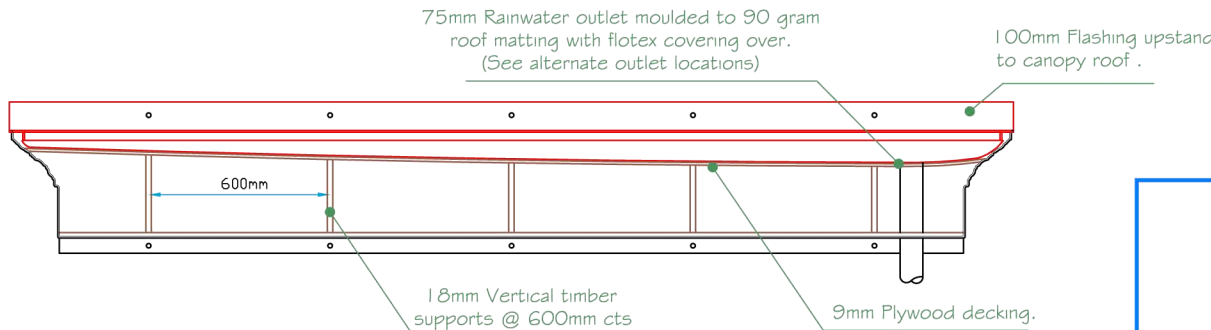

Plan View

Front Elevation

Side Elevation

Section B~B

 <p><b>LJM glassfibre ltd.</b> Bespoke Innovative G.R.P. Solutions</p> <p>12a Keenaghan Road, Rock, Dungannon Co Tyrone, BT70 3JL</p>		<b>Model:</b> Fairfax 3Mtr White Portico Canopy		
		<b>Date:</b> 09/12/09		
<b>Drw by:</b> G.J.G.	<b>Chk'd</b> G.T.	<b>App'd</b> G.T.	<b>Scale:</b> 1:25	<b>Size:</b> A4
<b>Drw Title:</b> Fairfax 3Mtr White Portico Canopy			<b>Sheet No:</b> 1 of 1	<b>Rev:</b> 0
			<b>Drw No:</b> 0332/0	