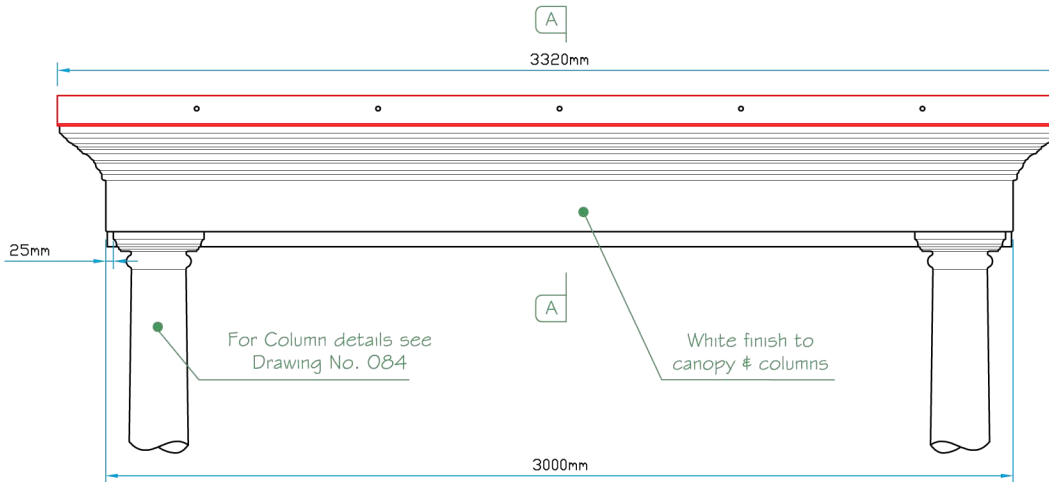

Plan View

Front Elevation

Side Elevation

Section B~B

 <p><b>LJM glassfibre ltd.</b> Bespoke Innovative G.R.P. Solutions</p> <p>12a Keenaghan Road, Rock, Dungannon Co Tyrone, BT70 3JL</p>		<b>Model:</b> Fairfax 3Mtr White Portico Canopy		
		<b>Date:</b> 09/12/09		
<b>Drw by:</b> G.J.G.	<b>Chk'd</b> G.T.	<b>App'd</b> G.T.	<b>Scale:</b> 1:25	<b>Size:</b> A4
<b>Drw Title:</b> Fairfax 3Mtr White Portico Canopy			<b>Sheet No:</b> 1 of 1	<b>Rev:</b> 0
			<b>Drw No:</b> 0332/0	