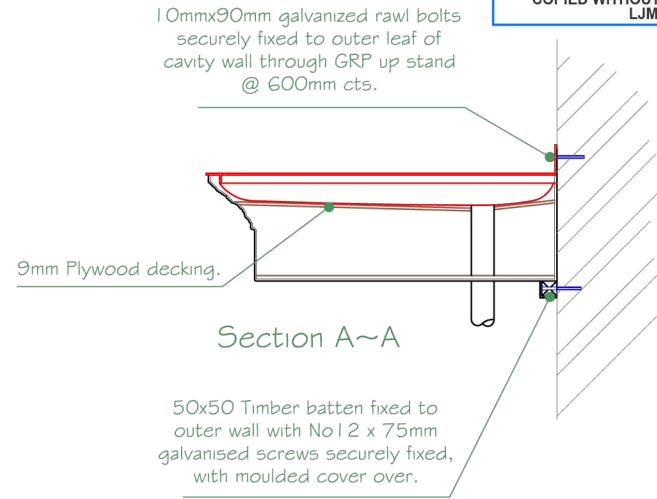

Plan View

Front Elevation

Side Elevation

Section B~B

 <p><b>LJM glassfibre ltd.</b> Bespoke Innovative G.R.P. Solutions</p> <p>12a Keenaghan Road, Rock, Dungannon Co Tyrone, BT70 3JL</p>		<b>Model:</b> Fairfax 3Mtr White Portico Canopy		
		<b>Date:</b> 09/12/09		
<b>Drw by:</b> G.J.G.	<b>Chk'd</b> G.T.	<b>App'd</b> G.T.	<b>Scale:</b> 1:25	<b>Size:</b> A4
<b>Drw Title:</b> Fairfax 3Mtr White Portico Canopy			<b>Sheet No:</b> 1 of 1	<b>Rev:</b> 0
			<b>Drw No:</b> 0332/0	