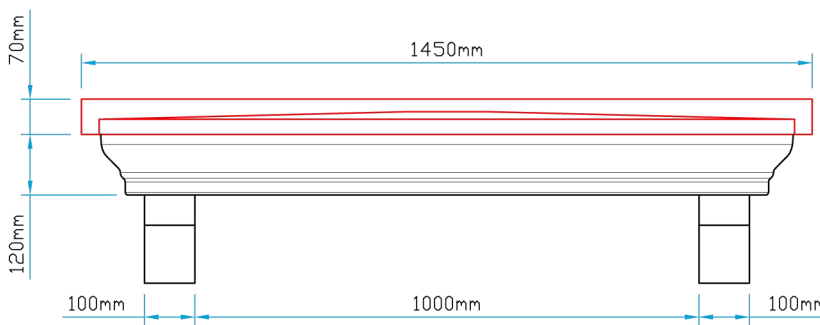

Plan View

Canopy Profile

Front Elevation

Side Elevation

Bespoke Innovative G.R.P Solutions
12a Keenaghan Road, Rock, Dungannon
Co Tyrone, BT70 3JL

Model:
Lichfield Door Canopy
+ Short Brk

Date: 09/12/09

Scale: 1:15 **Size:** A4

Drw by: G.J.G. **Chk'd** G.T. **App'd** G.T.

Sheet No: 1 of 1 **Rev:** A

Drw Title: Lichfield Door Canopy + Short Brk

Drw No: 221/A

Revision		
A	Drw General update	21/12/05