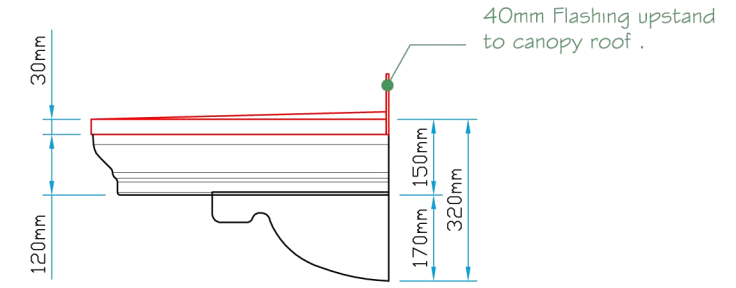

Plan View

Canopy Profile

Front Elevation

Side Elevation

Bespoke Innovative G.R.P Solutions
12a Keenaghan Road, Rock, Dungannon
Co Tyrone, BT70 3JL

Model:
Lichfield Door Canopy
+ Short Brk

Date: 09/12/09

Scale: 1:15 **Size:** A4

Drw by: G.J.G. **Chk'd** G.T. **App'd** G.T.

Sheet No: 1 of 1 **Rev:** A

Drw Title: Lichfield Door Canopy + Short Brk

Drw No: 221/A

Revision		
A	Drw General update	21/12/05