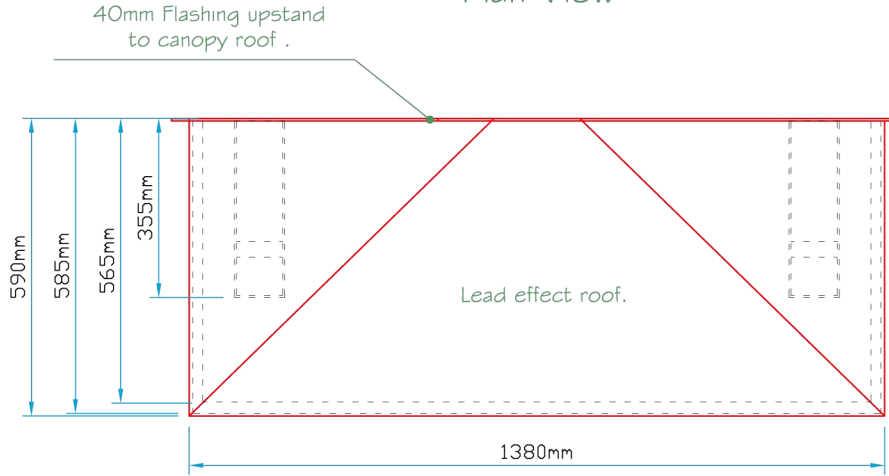

Plan View

Canopy Profile

Front Elevation

Side Elevation

Bespoke Innovative G.R.P Solutions
12a Keenaghan Road, Rock, Dungannon
Co Tyrone, BT70 3JL

Model:
Lichfield Door Canopy
+ Short Brk

Date: 09/12/09

Scale: 1:15 **Size:** A4

Drw by: G.J.G. **Chk'd** G.T. **App'd** G.T.

Sheet No: 1 of 1 **Rev:** A

Drw Title: Lichfield Door Canopy + Short Brk

Drw No: 221/A

Revision		
A	Drw General update	21/12/05