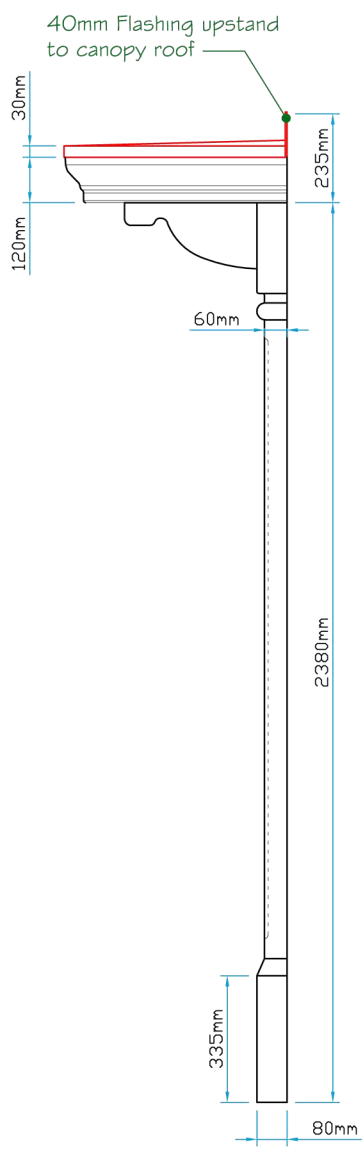

Front Elevation

Side Elevation

 Bespoke Innovative G.R.P Solutions 12a Keenaghan Road, Rock, Dungannon Co Tyrone, BT70 3JL			Model: Unified Lichfield Canopy + 3 Groove Pilasters		
			Date: 09/12/09		
Drw by: G.J.G.		Chk'd: G.T.		App'd: G.T.	
Drw Title: Unified Lichfield Canopy + 3 Groove Pilasters			Scale: 1:20	Size: A4	Rev: A
Sheet No: 1 of 1			Drw No: 220/A		