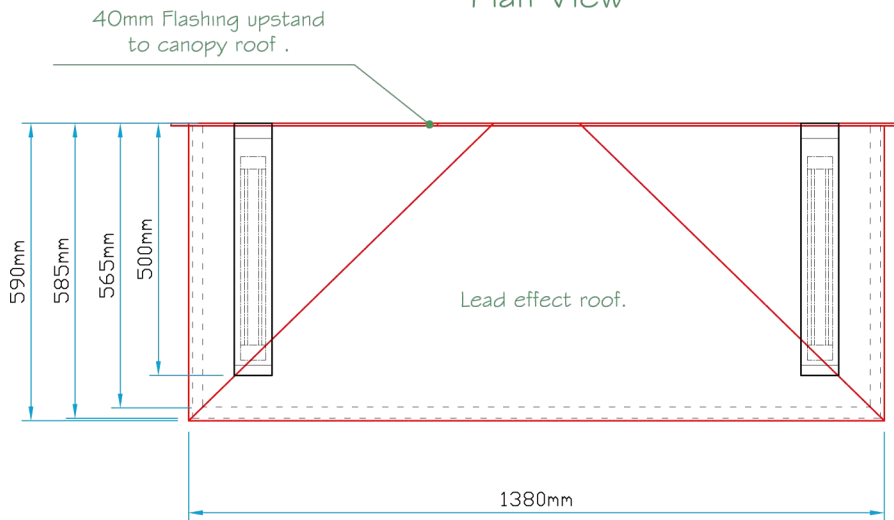

Plan View

Canopy Profile

Front Elevation

Side Elevation

 <p>LJM glassfibre ltd. Bespoke Innovative G.F.P. Solutions</p> <p>12a Keenaghan Road, Rock, Dungannon Co Tyrone, BT70 3JL</p>			Model: Lichfield Door Canopy + 500 Brk	
			Date: 09/12/09	
Drw by: G.J.G.	Chk'd G.T.	App'd G.T.	Scale: 1:15	Size: A4
Drw Title: Lichfield Door Canopy + 500 Brk			Sheet No: 1 of 1	Rev: A
			Drw No: 219/A	