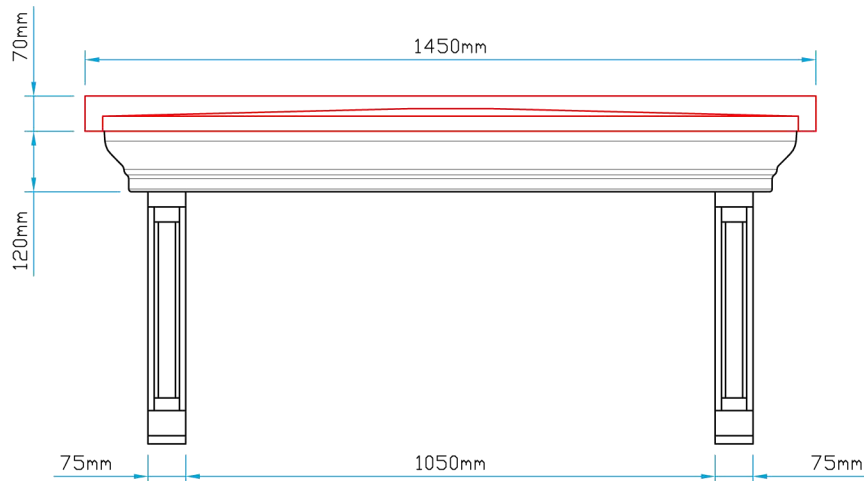

Plan View

Canopy Profile

Front Elevation

Side Elevation

 <p>LJM glassfibre ltd. Bespoke Innovative G.F.P. Solutions</p> <p>12a Keenaghan Road, Rock, Dungannon Co Tyrone, BT70 3JL</p>			Model: Lichfield Door Canopy + 500 Brk	
			Date: 09/12/09	
Drw by: G.J.G.	Chk'd G.T.	App'd G.T.	Scale: 1:15	Size: A4
Drw Title: Lichfield Door Canopy + 500 Brk			Sheet No: 1 of 1	Rev: A
			Drw No: 219/A	