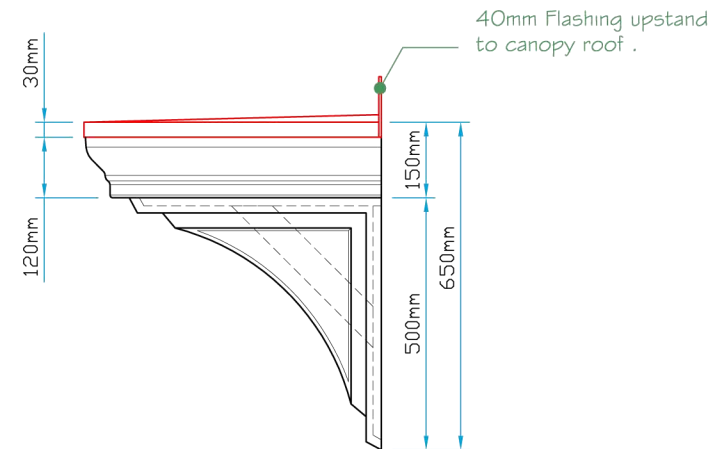

Plan View

Canopy Profile

Front Elevation

Side Elevation

 <p>LJM glassfibre ltd. Bespoke Innovative G.F.P. Solutions</p> <p>12a Keenaghan Road, Rock, Dungannon Co Tyrone, BT70 3JL</p>			Model: Lichfield Door Canopy + 500 Brk	
			Date: 09/12/09	
Drw by: G.J.G.	Chk'd G.T.	App'd G.T.	Scale: 1:15	Size: A4
Drw Title: Lichfield Door Canopy + 500 Brk			Sheet No: 1 of 1	Rev: A
			Drw No: 219/A	