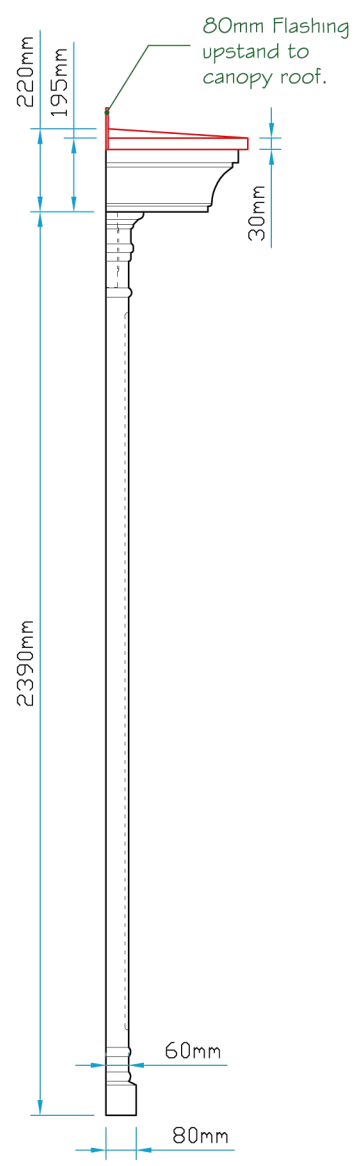

Plan View

Front Elevation

Side Elevation

 12a Keenaghan Road, Rock, Dungannon Co Tyrone, BT70 3JL			Model: Unified 404 Small Canopy + Six Groove Pilaster + Head Infill		
			Date: 09/12/09		
Drw by: G.J.G.		Chk'd: G.T.		App'd: G.T.	
Drw Title: Unified 404 Small + Six Groove Pilaster + Head Infill		Scale: 1:20		Size: A4	
Revision A Drw General update 23/02/06		Sheet No: 1 of 1		Rev: A	
		Drw No: 214/A			