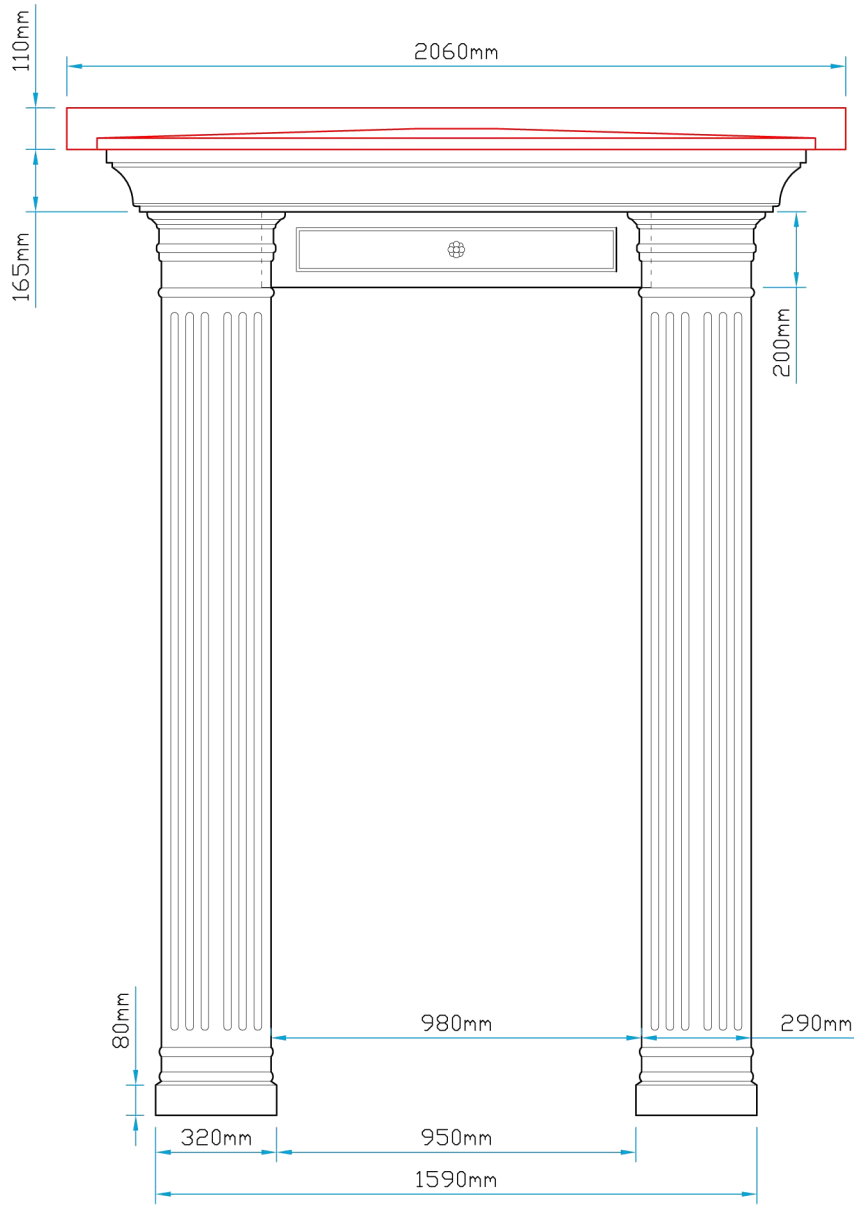

Plan View

Front Elevation

Side Elevation

 12a Keenaghan Road, Rock, Dungannon Co Tyrone, BT70 3JL			Model: Unified 404 Small Canopy + Six Groove Pilaster + Head Infill		
			Date: 09/12/09		
Drw by: G.J.G.		Chk'd: G.T.		App'd: G.T.	
Drw Title: Unified 404 Small + Six Groove Pilaster + Head Infill		Scale: 1:20		Size: A4	
Revision A Drw General update 23/02/06		Sheet No: 1 of 1		Rev: A	
		Drw No: 214/A			