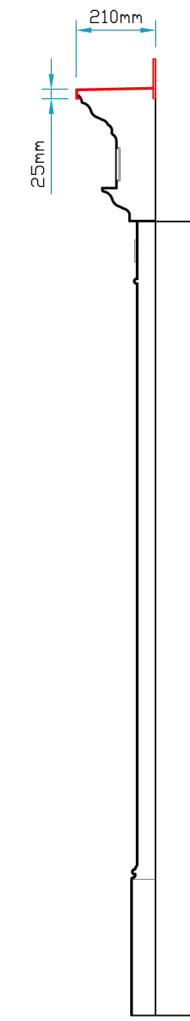

80mm Flashing upstand to canopy

Section A~A

 <p>LJM glassfibre ltd. Bespoke Innovative G.R.P. Solutions</p> <p>12a Keenaghan Road, Rock, Dungannon Co Tyrone, BT70 3JL</p>		Model: Buckminster Door Canopy Type B	
		Date: 09/12/09	
Drw by: G.J.G.		Chk'd: G.T.	
Drw Title: Buckminster Door Canopy Type B		Scale: 1:20/10	
App'd: G.T.		Size: A4	
Revision		Sheet No: 1 of 1	
A Drw General update 20/12/05		Rev: A	
		Drw No: 0174/A	