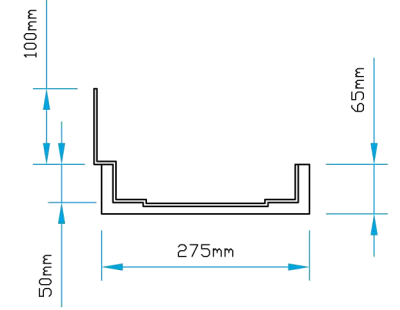

80mm Flashing upstand to canopy

Section A~A

 <p>LJM glassfibre ltd. Bespoke Innovative G.R.P. Solutions</p> <p>12a Keenaghan Road, Rock, Dungannon Co Tyrone, BT70 3JL</p>		Model: Buckminster Door Canopy Type B	
		Date: 09/12/09	
Drw by: G.J.G.		Chk'd: G.T.	
Drw Title: Buckminster Door Canopy Type B		Scale: 1:20/10	
App'd: G.T.		Size: A4	
Revision		Sheet No: 1 of 1	
A Drw General update 20/12/05		Rev: A	
		Drw No: 0174/A	