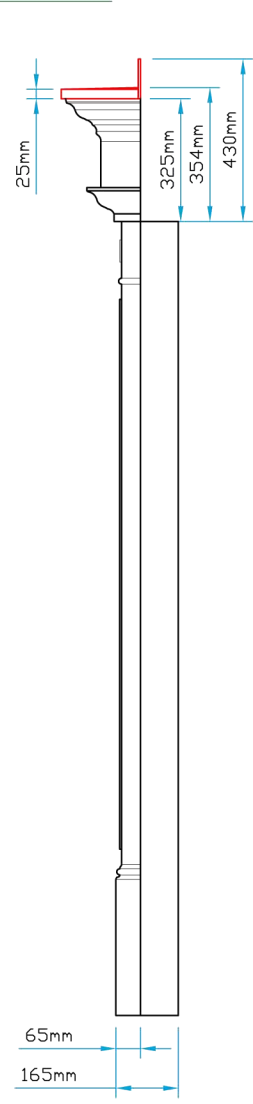

80mm Flashing upstand to canopy

Section A~A

 <p>LJM glassfibre ltd. Bespoke Innovative G.R.P. Solutions</p> <p>12a Keenaghan Road, Rock, Dungannon Co Tyrone, BT70 3JL</p>		Model: Buckminster Door Canopy Type B	
		Date: 09/12/09	
Drw by: G.J.G.		Chk'd: G.T.	
Drw Title: Buckminster Door Canopy Type B		Scale: 1:20/10	
App'd: G.T.		Size: A4	
Revision		Sheet No: 1 of 1	
A Drw General update 20/12/05		Rev: A	
		Drw No: 0174/A	