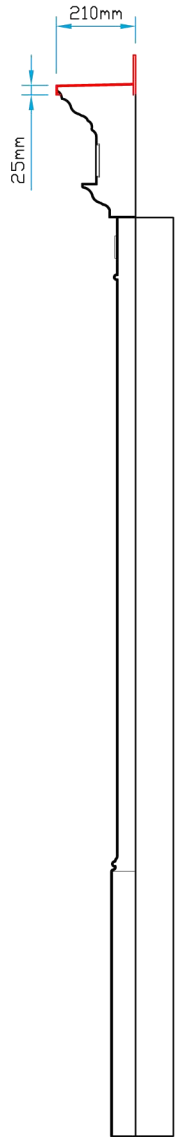

Plan View

Section B~B

Front Elevation

Side Elevation

Section A~A

 Bespoke Innovative G.R.P Solutions 12a Keenaghan Road, Rock, Dungannon Co Tyrone, BT70 3JL			Model: Buckminster Door Canopy Type A	
			Date: 09/12/09	
Scale: 1:20/10		Size: A4		
Rev: A	Sheet No: 1 of 1	App'd: G.T.	Chk'd: G.T.	Drw by: G.J.G.
Drw Title: Buckminster Door Canopy Type A			Drw No: 0130/A	

Revision A Drw General update 20/12/05
--