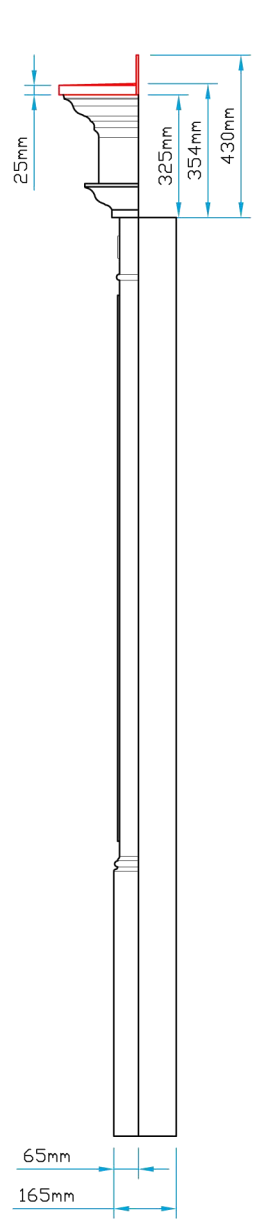

Plan View

Section B~B

Front Elevation

Side Elevation

Section A~A

 Bespoke Innovative G.R.P Solutions 12a Keenaghan Road, Rock, Dungannon Co Tyrone, BT70 3JL			Model: Buckminster Door Canopy Type A	
			Date: 09/12/09	
Scale: 1:20/10		Size: A4		
Rev: A	Sheet No: 1 of 1	App'd: G.T.	Chk'd: G.T.	Drw by: G.J.G.
Drw Title: Buckminster Door Canopy Type A			Drw No: 0130/A	