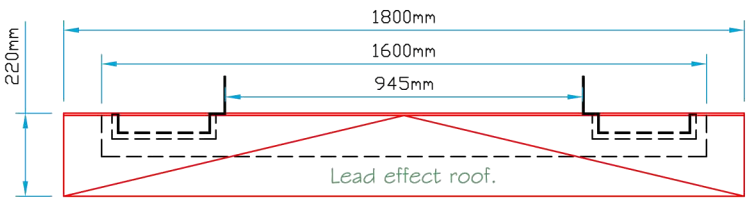

Plan View

Section B~B

Front Elevation

Side Elevation

Section A~A

 Bespoke Innovative G.R.P Solutions 12a Keenaghan Road, Rock, Dungannon Co Tyrone, BT70 3JL			Model: Buckminster Door Canopy Type A	
			Date: 09/12/09	
Scale: 1:20/10		Size: A4		
Rev: A	Sheet No: 1 of 1	App'd: G.T.	Chk'd: G.T.	Drw by: G.J.G.
Drw Title: Buckminster Door Canopy Type A			Drw No: 0130/A	