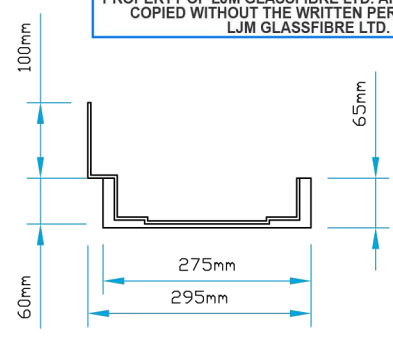

Plan View

Section B~B

Front Elevation

Side Elevation

Section A~A

 Bespoke Innovative G.R.P Solutions 12a Keenaghan Road, Rock, Dungannon Co Tyrone, BT70 3JL			Model: Buckminster Door Canopy Type A	
			Date: 09/12/09	
Scale: 1:20/10		Size: A4		
Rev: A	Sheet No: 1 of 1	App'd: G.T.	Chk'd: G.T.	Drw by: G.J.G.
Drw Title: Buckminster Door Canopy Type A			Drw No: 0130/A	