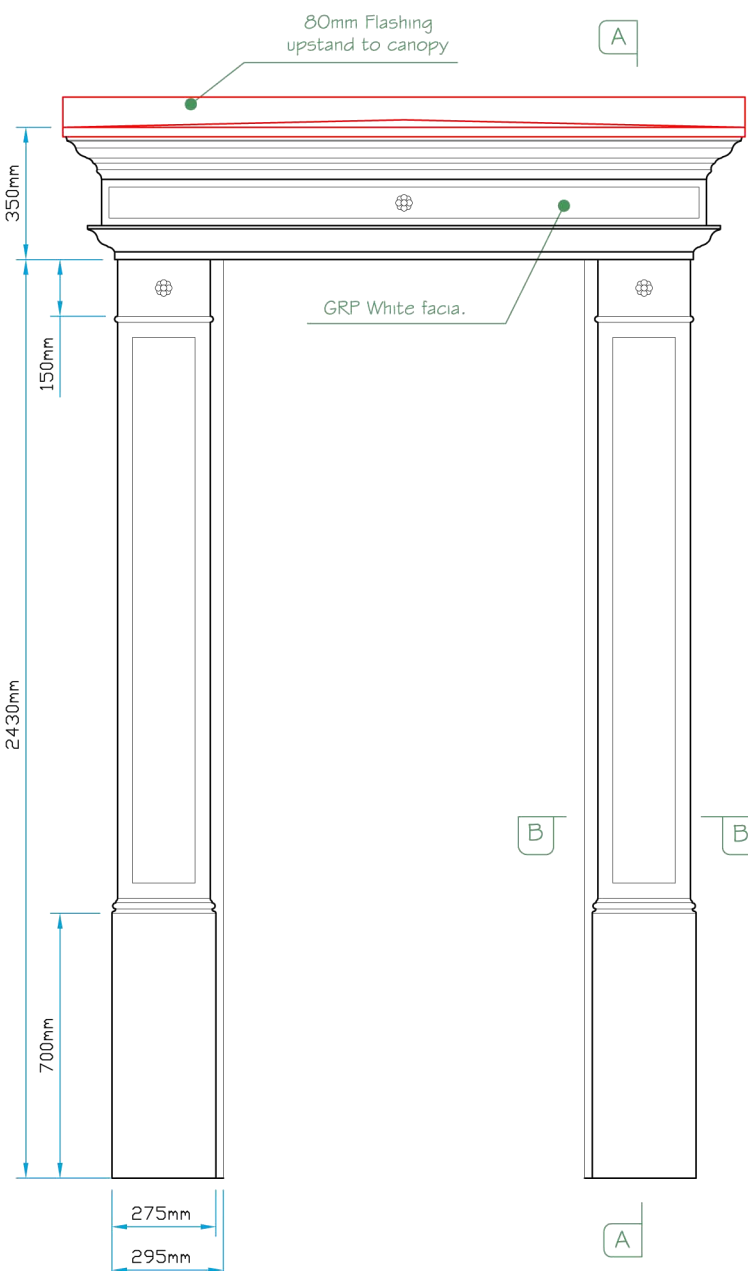

Plan View

Section B~B

Front Elevation

Side Elevation

Section A~A

 Bespoke Innovative G.R.P Solutions 12a Keenaghan Road, Rock, Dungannon Co Tyrone, BT70 3JL			Model: Buckminster Door Canopy Type A	
			Date: 09/12/09	
Scale: 1:20/10		Size: A4		
Rev: A	Sheet No: 1 of 1	App'd: G.T.	Chk'd: G.T.	Drw by: G.J.G.
Drw Title: Buckminster Door Canopy Type A			Drw No: 0130/A	