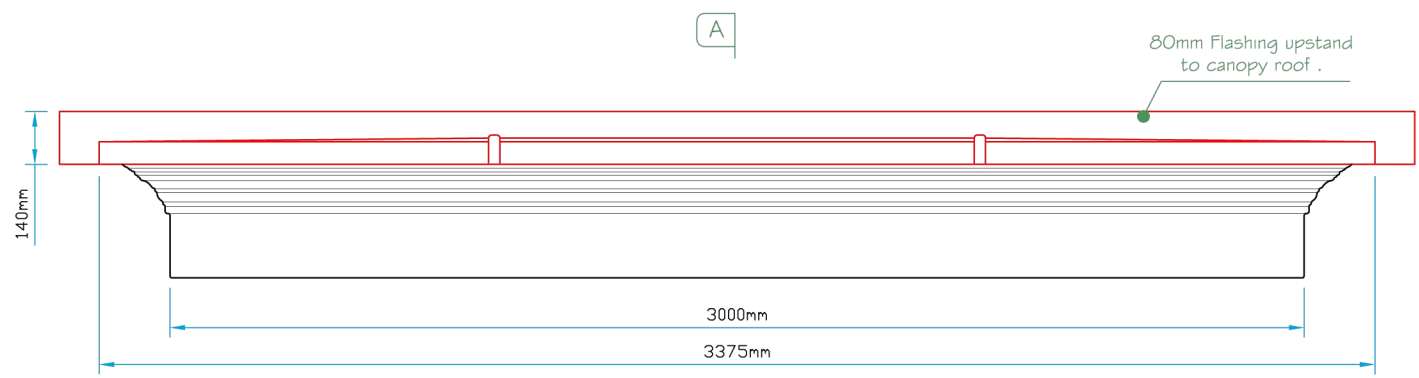

Plan View

Section A~A

Front Elevation

Side Elevation

 Bespoke Innovative G.R.P. Solutions 12a Keenaghan Road, Rock, Dungannon Co Tyrone, BT70 3JL		Model: Fairfax 3000 Door Canopy			
		Date: 09/12/09			
Drw by: G.J.G.		Chk'd: G.T.	App'd: G.T.	Scale: 1:20	Size: A4
Drw Title: Fairfax 3000 Door Canopy		Sheet No: 1 of 1		Rev: A	
		Drw No: 0119/A			