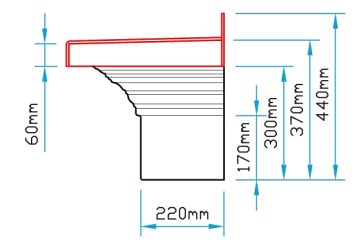

Plan View

Section A~A

Front Elevation

Side Elevation

 Bespoke Innovative G.R.P. Solutions 12a Keenaghan Road, Rock, Dungannon Co Tyrone, BT70 3JL		Model: Fairfax 3000 Door Canopy			
		Date: 09/12/09			
Drw by: G.J.G.		Chk'd: G.T.	App'd: G.T.	Scale: 1:20	Size: A4
Drw Title: Fairfax 3000 Door Canopy		Sheet No: 1 of 1		Rev: A	
		Drw No: 0119/A			