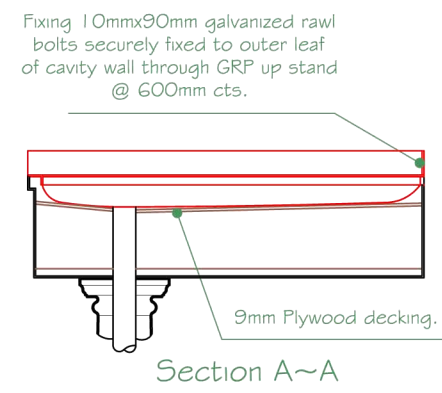

Plan View

Section A~A

Front Elevation

Side Elevation

Section B~B

 <p>LJM glassfibre ltd. Bespoke Innovative G.R.P. Solutions</p> <p>12a Keenaghan Road, Rock, Dungannon Co Tyrone, BT70 3JL</p>		Model: LH Keystone Portico 2475 Door Canopy		
		Date: 09/12/09		
Scale: 1:25	Size: A4			
Drw by: G.J.G.	Chk'd: G.T.	App'd: G.T.	Sheet No: 1 of 1	Rev: A
Drw Title: LH Keystone Portico 2475 Door Canopy			Drw No: 0107/A	