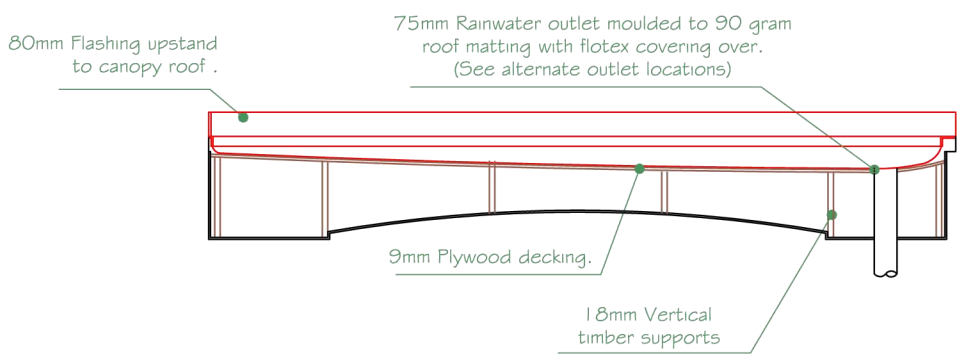

Plan View

Section A~A

Front Elevation

Side Elevation

Section B~B

 <p>LJM glassfibre ltd. Bespoke Innovative G.R.P. Solutions</p> <p>12a Keenaghan Road, Rock, Dungannon Co Tyrone, BT70 3JL</p>		Model: LH Keystone Portico 2475 Door Canopy		
		Date: 09/12/09		
Scale: 1:25	Size: A4			
Drw by: G.J.G.	Chk'd: G.T.	App'd: G.T.	Sheet No: 1 of 1	Rev: A
Drw Title: LH Keystone Portico 2475 Door Canopy			Drw No: 0107/A	