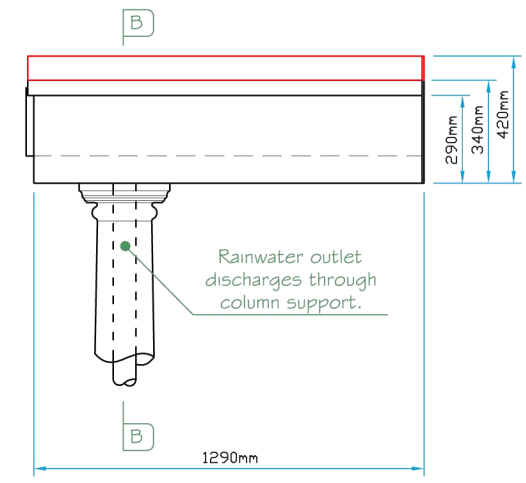

Plan View

Section A~A

Front Elevation

Side Elevation

Section B~B

 <p>LJM glassfibre ltd. Bespoke Innovative G.R.P. Solutions</p> <p>12a Keenaghan Road, Rock, Dungannon Co Tyrone, BT70 3JL</p>		Model: LH Keystone Portico 2475 Door Canopy		
		Date: 09/12/09		
Scale: 1:25	Size: A4			
Drw by: G.J.G.	Chk'd: G.T.	App'd: G.T.	Sheet No: 1 of 1	Rev: A
Drw Title: LH Keystone Portico 2475 Door Canopy			Drw No: 0107/A	