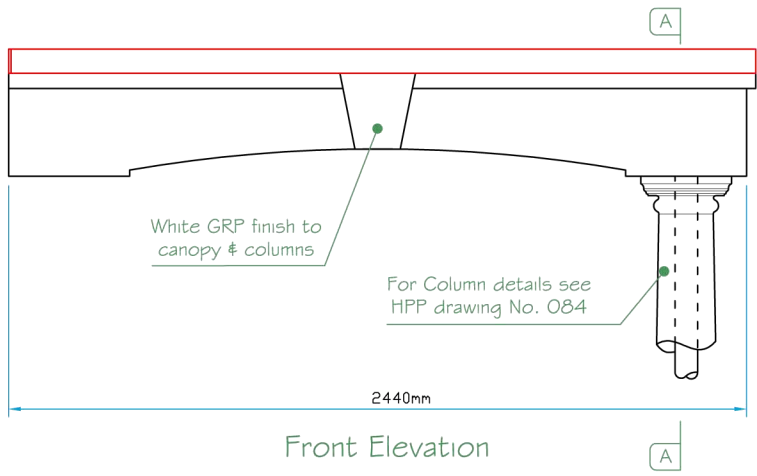

Plan View

Section A~A

Front Elevation

Side Elevation

Section B~B

 <p>LJM glassfibre ltd. Bespoke Innovative G.R.P. Solutions</p> <p>12a Keenaghan Road, Rock, Dungannon Co Tyrone, BT70 3JL</p>		Model: LH Keystone Portico 2475 Door Canopy		
		Date: 09/12/09		
Scale: 1:25	Size: A4			
Drw by: G.J.G.	Chk'd: G.T.	App'd: G.T.	Sheet No: 1 of 1	Rev: A
Drw Title: LH Keystone Portico 2475 Door Canopy			Drw No: 0107/A	