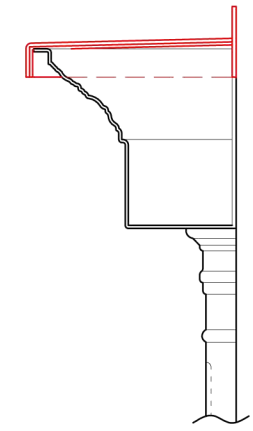

Plan View

Section A~A

Front Elevation

Side Elevation

 <p>LJM glassfibre ltd. Bespoke Innovative G.R.P. Solutions</p> <p>12a Keenaghan Road, Rock, Dungannon Co Tyrone, BT70 3JL</p>		Model: Fairfax Door Canopy & Pilaster		
		Date: 09/12/09		
Drw by: G.J.G.	Chk'd: G.T.	App'd: G.T.	Scale: 1:15	Size: A4
Drw Title: Fairfax Door Canopy - Pilaster			Sheet No.: 1 of 1	Rev: A
			Drw No.: 0099/A	