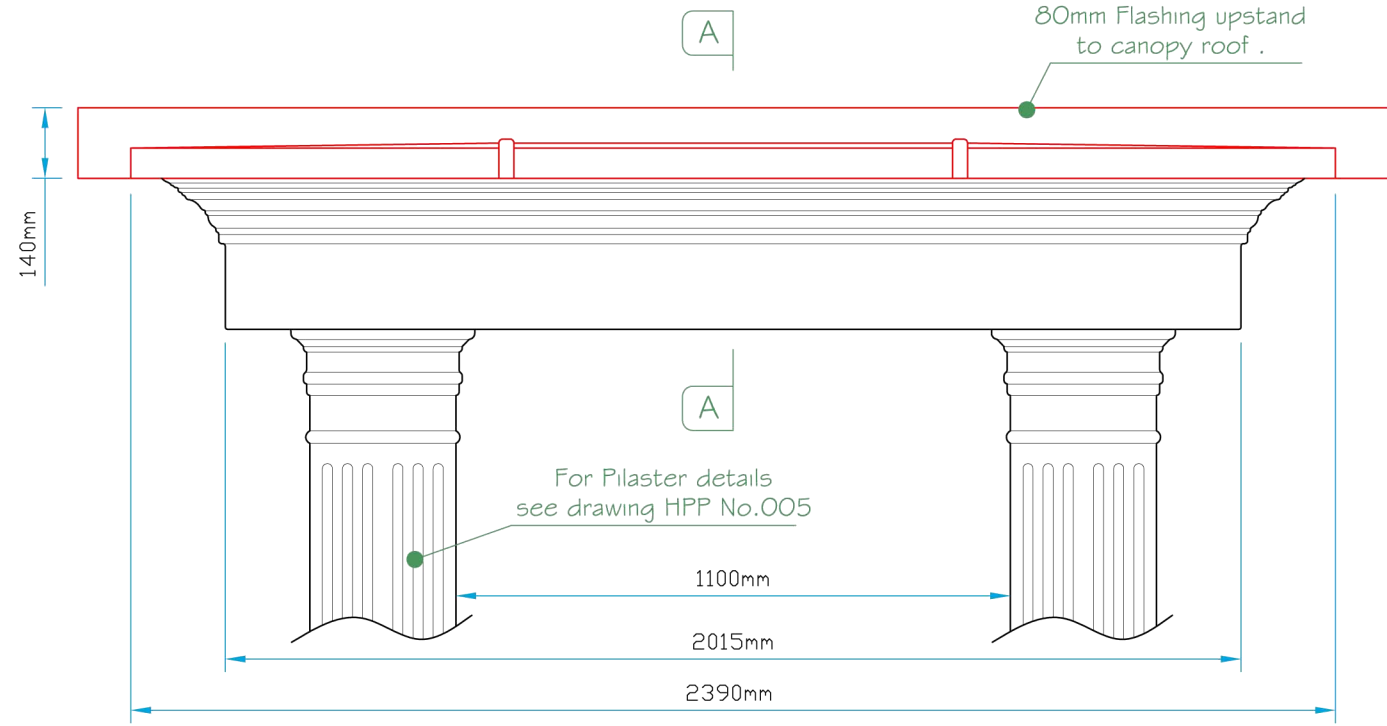

Plan View

Section A~A

Front Elevation

Side Elevation

 <p>LJM glassfibre ltd. Bespoke Innovative G.R.P. Solutions</p> <p>12a Keenaghan Road, Rock, Dungannon Co Tyrone, BT70 3JL</p>		Model: Fairfax Door Canopy & Pilaster		
		Date: 09/12/09		
Drw by: G.J.G.	Chk'd: G.T.	App'd: G.T.	Scale: 1:15	Size: A4
Drw Title: Fairfax Door Canopy - Pilaster			Sheet No.: 1 of 1	Rev: A
			Drw No.: 0099/A	