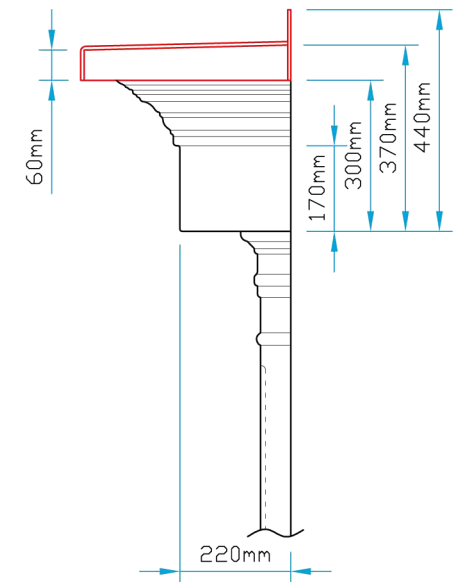

Plan View

Section A~A

Front Elevation

Side Elevation

 <p>LJM glassfibre ltd. Bespoke Innovative G.R.P. Solutions</p> <p>12a Keenaghan Road, Rock, Dungannon Co Tyrone, BT70 3JL</p>		Model: Fairfax Door Canopy & Pilaster		
		Date: 09/12/09		
Drw by: G.J.G.	Chk'd: G.T.	App'd: G.T.	Scale: 1:15	Size: A4
Drw Title: Fairfax Door Canopy - Pilaster			Sheet No.: 1 of 1	Rev: A
			Drw No.: 0099/A	