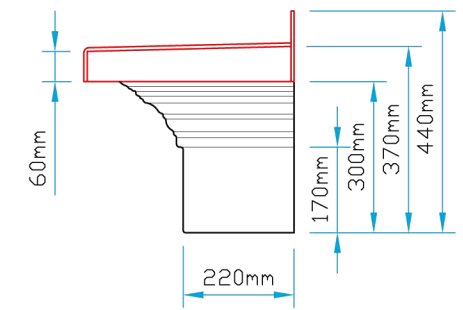

Plan View

Section A~A

Front Elevation

Side Elevation

 Bespoke Innovative G.R.P. Solutions 12a Keenaghan Road, Rock, Dungannon Co Tyrone, BT70 3JL			<b>Model:</b> Fairfax Door Canopy	
			<b>Date:</b> 09/12/09	
<b>Scale:</b> 1:15		<b>Size:</b> A4		
<b>Drw by:</b> G.J.G.	<b>Chk'd:</b> G.T.	<b>App'd:</b> G.T.	<b>Sheet No:</b> 1 of 1	<b>Rev:</b> A
<b>Drw Title:</b> Fairfax Door Canopy			<b>Drw No:</b> 0098/A	