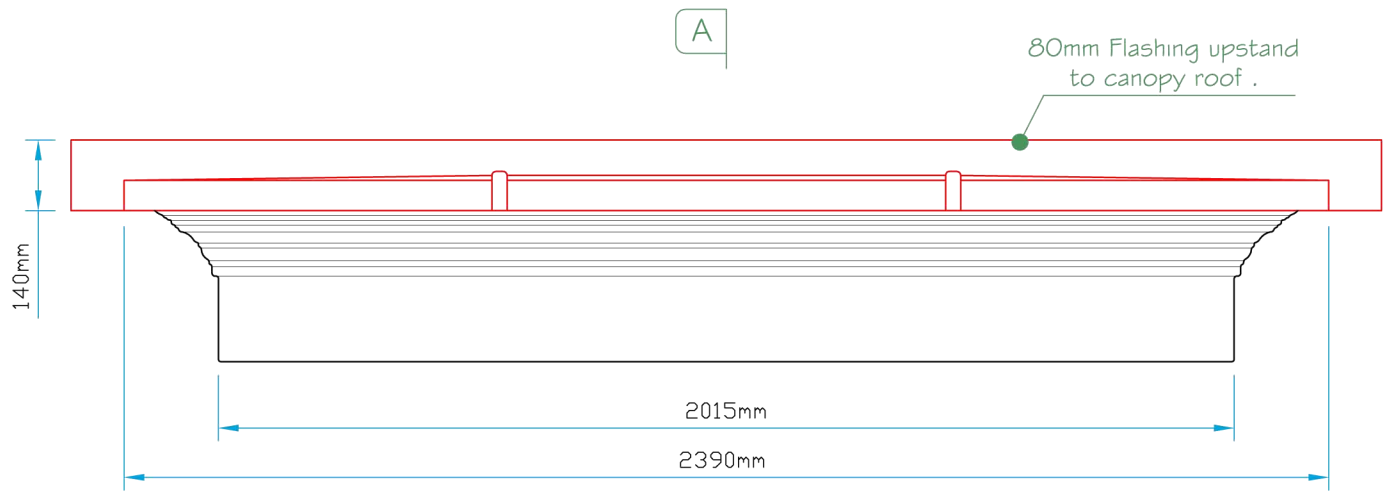

Plan View

Section A~A

Front Elevation

Side Elevation

 Bespoke Innovative G.R.P. Solutions 12a Keenaghan Road, Rock, Dungannon Co Tyrone, BT70 3JL			<b>Model:</b> Fairfax Door Canopy	
			<b>Date:</b> 09/12/09	
<b>Scale:</b> 1:15		<b>Size:</b> A4		
<b>Drw by:</b> G.J.G.	<b>Chk'd:</b> G.T.	<b>App'd:</b> G.T.	<b>Sheet No:</b> 1 of 1	<b>Rev:</b> A
<b>Drw Title:</b> Fairfax Door Canopy			<b>Drw No:</b> 0098/A	