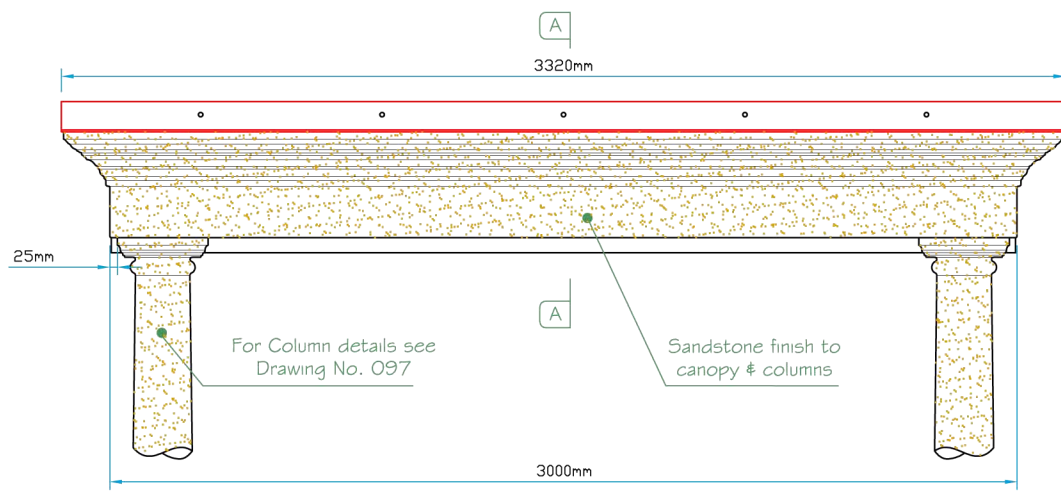

Plan View

Front Elevation

Side Elevation

Section B~B

<p><b>LJM glassfibre ltd.</b> Bespoke Innovative G.R.P. Solutions</p> <p>12a Keenaghan Road, Rock, Dungannon Co Tyrone, BT70 3JL</p>		<b>Model:</b> Fairfax 3Mtr Stone Portico Canopy		
		<b>Date:</b> 09/12/09		
<b>Drw by:</b> G.J.G.	<b>Chk'd</b> G.T.	<b>App'd</b> G.T.	<b>Scale:</b> 1:25	<b>Size:</b> A4
<b>Drw Title:</b> Fairfax 3Mtr Stone Portico Canopy			<b>Sheet No:</b> 1 of 1	<b>Rev:</b> A
			<b>Drw No:</b> 0096/A	