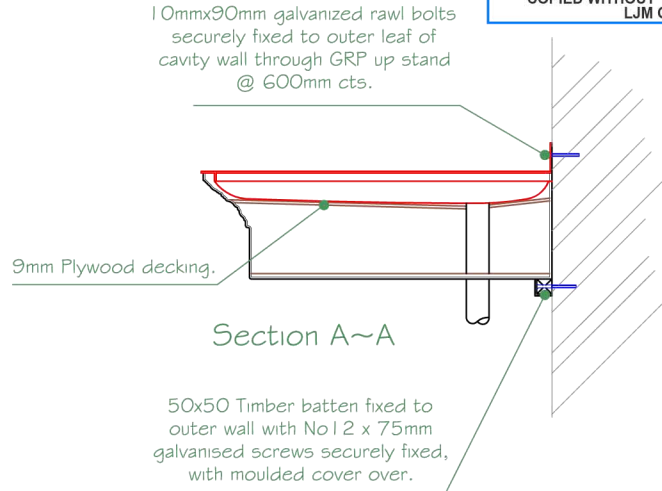

Plan View

Front Elevation

Side Elevation

Section B~B

<p><b>LJM glassfibre ltd.</b> Bespoke Innovative G.R.P. Solutions</p> <p>12a Keenaghan Road, Rock, Dungannon Co Tyrone, BT70 3JL</p>		<b>Model:</b> Fairfax 3Mtr Stone Portico Canopy		
		<b>Date:</b> 09/12/09		
<b>Drw by:</b> G.J.G.	<b>Chk'd</b> G.T.	<b>App'd</b> G.T.	<b>Scale:</b> 1:25	<b>Size:</b> A4
<b>Drw Title:</b> Fairfax 3Mtr Stone Portico Canopy			<b>Sheet No:</b> 1 of 1	<b>Rev:</b> A
			<b>Drw No:</b> 0096/A	