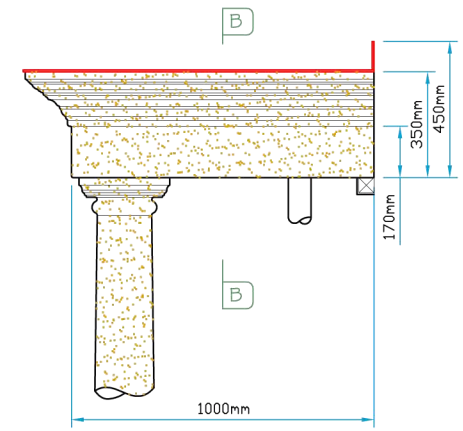

Plan View

Front Elevation

Side Elevation

Section B~B

<p><b>LJM glassfibre ltd.</b> Bespoke Innovative G.R.P. Solutions</p> <p>12a Keenaghan Road, Rock, Dungannon Co Tyrone, BT70 3JL</p>		<b>Model:</b> Fairfax 3Mtr Stone Portico Canopy		
		<b>Date:</b> 09/12/09		
<b>Drw by:</b> G.J.G.	<b>Chk'd</b> G.T.	<b>App'd</b> G.T.	<b>Scale:</b> 1:25	<b>Size:</b> A4
<b>Drw Title:</b> Fairfax 3Mtr Stone Portico Canopy			<b>Sheet No:</b> 1 of 1	<b>Rev:</b> A
			<b>Drw No:</b> 0096/A	