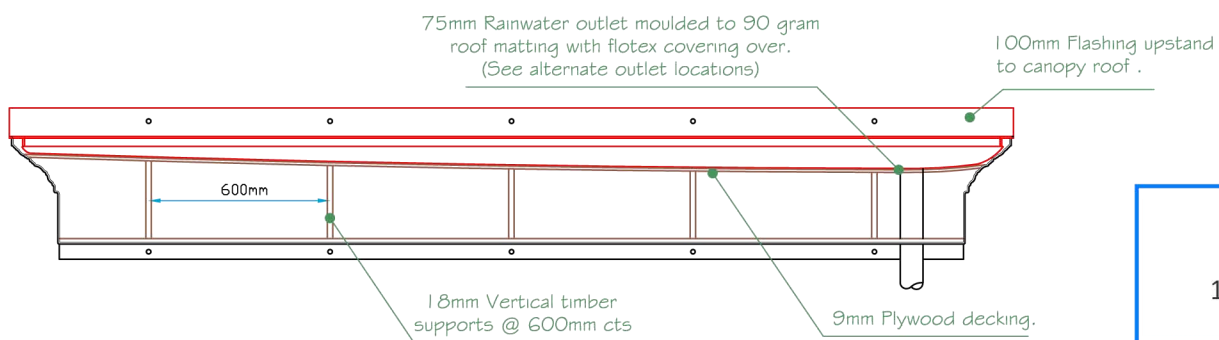

Plan View

Front Elevation

Side Elevation

Section B~B

<p><b>LJM glassfibre ltd.</b> Bespoke Innovative G.R.P. Solutions</p> <p>12a Keenaghan Road, Rock, Dungannon Co Tyrone, BT70 3JL</p>		<b>Model:</b> Fairfax 3Mtr Stone Portico Canopy		
		<b>Date:</b> 09/12/09		
<b>Drw by:</b> G.J.G.	<b>Chk'd</b> G.T.	<b>App'd</b> G.T.	<b>Scale:</b> 1:25	<b>Size:</b> A4
<b>Drw Title:</b> Fairfax 3Mtr Stone Portico Canopy			<b>Sheet No:</b> 1 of 1	<b>Rev:</b> A
			<b>Drw No:</b> 0096/A	