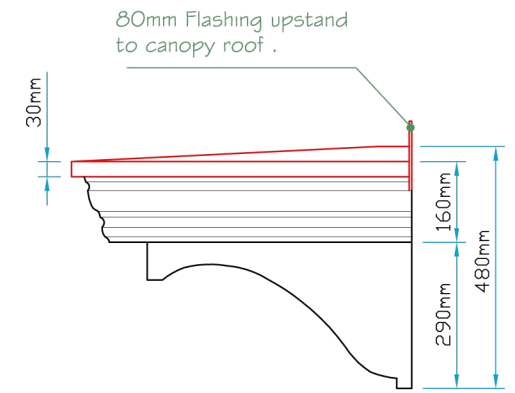

Plan View

Canopy Profile Detail

Front Elevation

Side Elevation

Revision		
B	Drw General update	02/03/06
A	Drw General Update	30/11/05

 <p>LJM glassfibre ltd. Bespoke Innovative G.R.P. Solutions</p> <p>12a Keenaghan Road, Rock, Dungannon Co Tyrone, BT70 3JL</p>			Model: Swan Hill 1650 Canopy # Scroll Support Brackets	
			Date: 09/12/09	
Scale: 1:15		Size: A4		
Drw by: G.J.G.	Chk'd: G.T.	App'd: G.T.	Sheet No: 1 of 1	Rev: B
Drw Title: Swan Hill 1650 Canopy + Scroll Brk			Drw No: 0043/B	