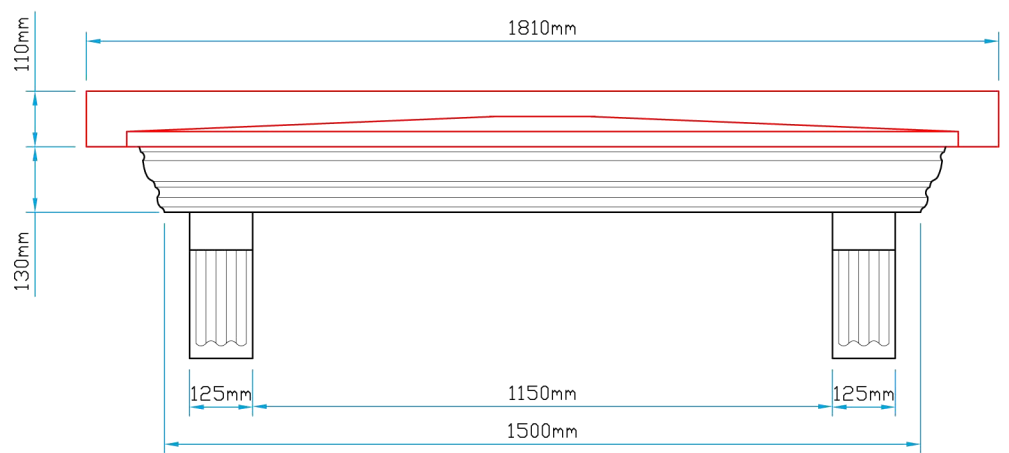

Plan View

Canopy Profile Detail

Front Elevation

Side Elevation

Revision		
B	Drw General update	02/03/06
A	Drw General Update	30/11/05

 <p>LJM glassfibre ltd. Bespoke Innovative G.R.P. Solutions</p> <p>12a Keenaghan Road, Rock, Dungannon Co Tyrone, BT70 3JL</p>			Model: Swan Hill 1650 Canopy # Scroll Support Brackets	
			Date: 09/12/09	
Scale: 1:15		Size: A4		
Drw by: G.J.G.	Chk'd: G.T.	App'd: G.T.	Sheet No: 1 of 1	Rev: B
Drw Title: Swan Hill 1650 Canopy + Scroll Brk			Drw No: 0043/B	