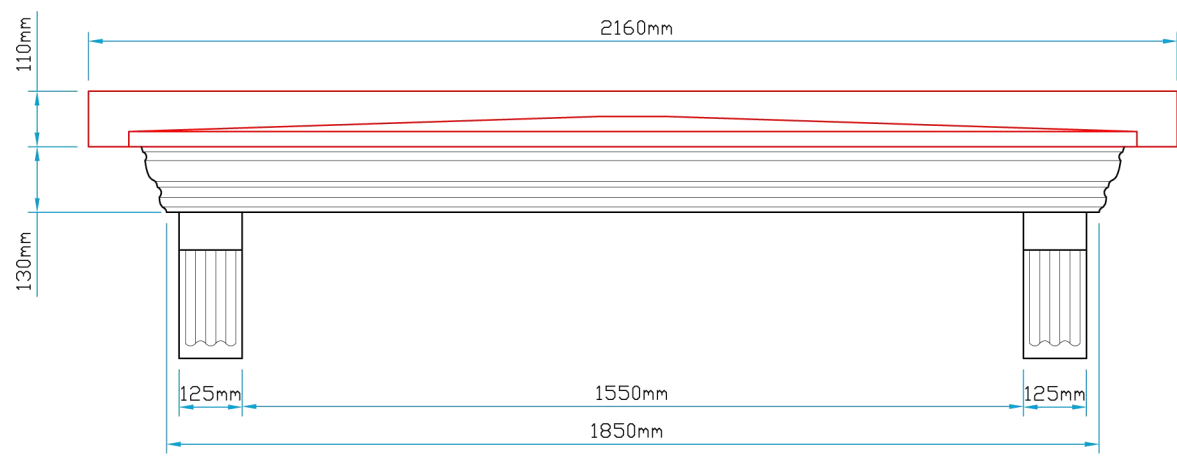

Plan View

Canopy Profile Detail

Front Elevation

Side Elevation

 <p>LJM glassfibre ltd. Bespoke Innovative G.R.P. Solutions</p> <p>12a Keenaghan Road, Rock, Dungannon Co Tyrone, BT70 3JL</p>			Model: Swan Hill 2000 Canopy # Scroll Support Brackets	
			Date: 09/12/09	
Drw by: G.J.G.	Chk'd G.T.	App'd G.T.	Scale: 1:15	Size: A4
Drw Title: Swan Hill 2000 Canopy + Scroll Brk			Sheet No: 1 of 1	Rev: A
			Drw No: 0033/A	