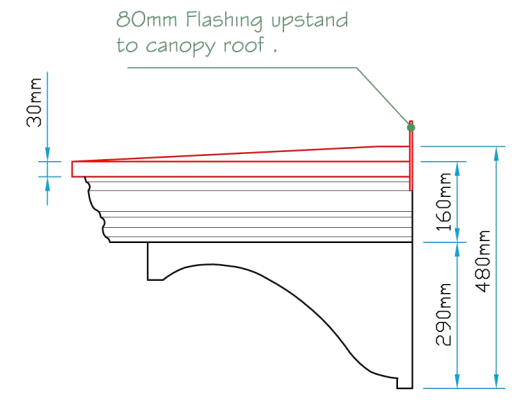

Plan View

Canopy Profile Detail

Front Elevation

Side Elevation

 <p>LJM glassfibre ltd. Bespoke Innovative G.R.P. Solutions</p> <p>12a Keenaghan Road, Rock, Dungannon Co Tyrone, BT70 3JL</p>			Model: Swan Hill 2000 Canopy # Scroll Support Brackets	
			Date: 09/12/09	
Drw by: G.J.G.	Chk'd G.T.	App'd G.T.	Scale: 1:15	Size: A4
Drw Title: Swan Hill 2000 Canopy + Scroll Brk			Sheet No: 1 of 1	Rev: A
			Drw No: 0033/A	