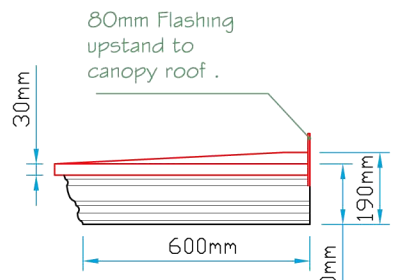

Lead effect roof.

3550mm

Plan View

Canopy Profile Detail

Front Elevation

Side Elevation

Revision		
A	Drw General Update	29/11/05

 Bespoke Innovative G.R.P. Solutions 12a Keenaghan Road, Rock, Dungannon Co Tyrone, BT70 3JL		Model: Swan Hill 3550		
		Date: 09/12/09		
Drw by: G.J.G.	Chk'd G.T.	App'd G.T.	Scale: 1:20	Size: A4
Drw Title: Swan Hill 3550 Standard Canopy			Sheet No: 1 of 1	Rev: A
			Drw No: 0015/A	