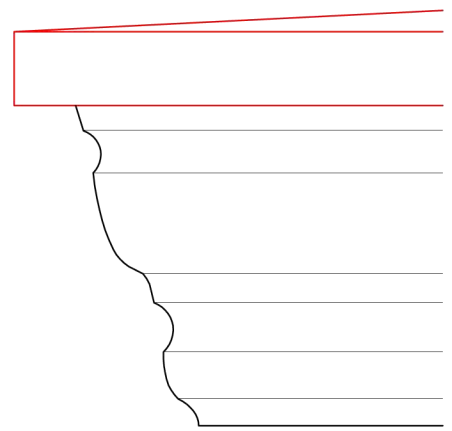

Lead effect roof.

3550mm

Plan View

Canopy Profile Detail

Front Elevation

Side Elevation

Revision		
A	Drw General Update	29/11/05

 Bespoke Innovative G.R.P. Solutions 12a Keenaghan Road, Rock, Dungannon Co Tyrone, BT70 3JL		Model: Swan Hill 3550		
		Date: 09/12/09		
Drw by: G.J.G.	Chk'd G.T.	App'd G.T.	Scale: 1:20	Size: A4
Drw Title: Swan Hill 3550 Standard Canopy			Sheet No: 1 of 1	Rev: A
			Drw No: 0015/A	