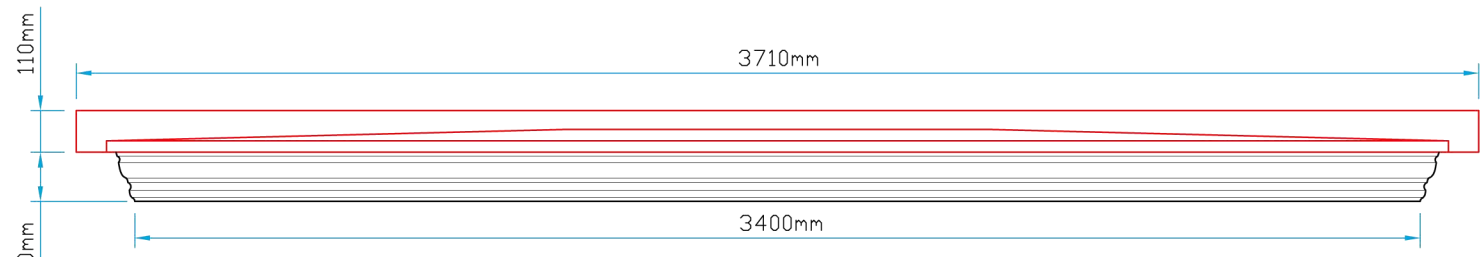

Lead effect roof.

3550mm

Plan View

Canopy Profile Detail

Front Elevation

Side Elevation

Revision		
A	Drw General Update	29/11/05

 Bespoke Innovative G.R.P. Solutions 12a Keenaghan Road, Rock, Dungannon Co Tyrone, BT70 3JL		Model: Swan Hill 3550		
		Date: 09/12/09		
Drw by: G.J.G.	Chk'd G.T.	App'd G.T.	Scale: 1:20	Size: A4
Drw Title: Swan Hill 3550 Standard Canopy			Sheet No: 1 of 1	Rev: A
			Drw No: 0015/A	