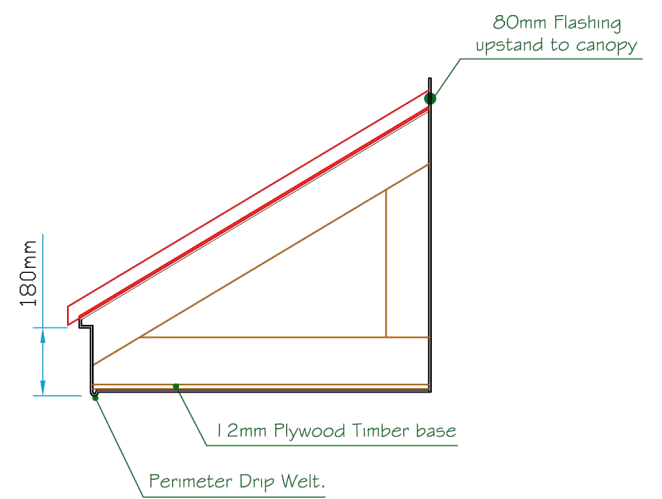

Plan View

Section A~A

Front Elevation

Side Elevation

12a Keenaghan Road, Rock, Dungannon
Co Tyrone, BT70 3JL

Model:
Kenilworth Lead Effect 2200
Mono pitch Door Canopy

Date: 09/12/09

Scale: 1:20 **Size:** A4

Drw by: G.J.G. **Chk'd** G.T. **App'd** G.T.

Sheet No: 1 of 1 **Rev:** A

Drw Title: Kenilworth Lead Effect 2200 Mono pitch Door Canopy

Drw No: 0226/A

Revision		
A	Drw General update	02/03/06