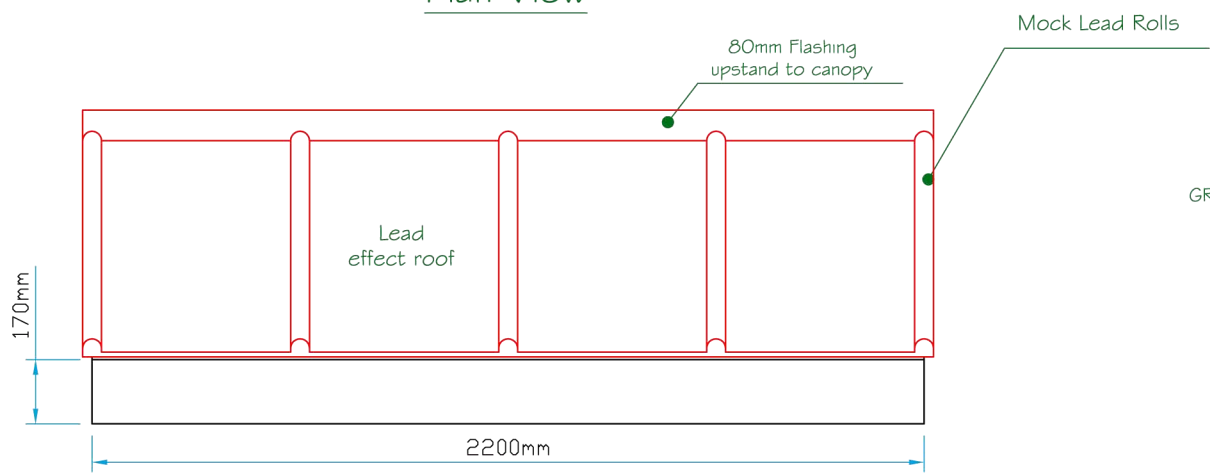

Plan View

Section A~A

Front Elevation

Side Elevation

12a Keenaghan Road, Rock, Dungannon
Co Tyrone, BT70 3JL

Model:
Kenilworth Lead Effect 2200
Mono pitch Door Canopy

Date: 09/12/09

Scale: 1:20 **Size:** A4

Drw by: G.J.G. **Chk'd** G.T. **App'd** G.T.

Sheet No: 1 of 1 **Rev:** A

Drw Title: Kenilworth Lead Effect 2200 Mono pitch Door Canopy

Drw No: 0226/A

Revision		
A	Drw General update	02/03/06