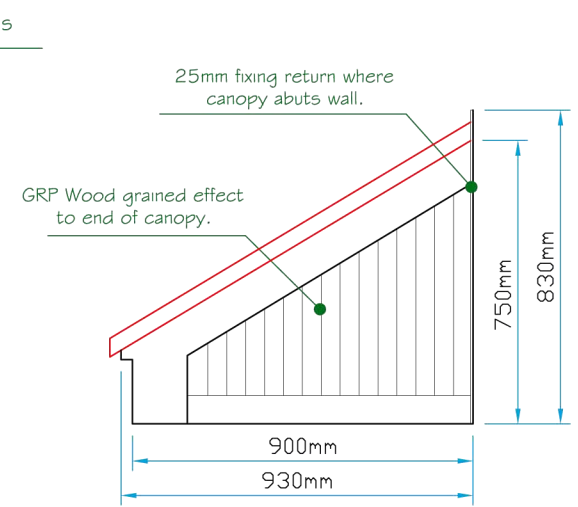

Plan View

Section A~A

Front Elevation

Side Elevation

12a Keenaghan Road, Rock, Dungannon
Co Tyrone, BT70 3JL

Model:
Kenilworth Lead Effect 2200
Mono pitch Door Canopy

Date: 09/12/09

Scale: 1:20 **Size:** A4

Drw by: G.J.G. **Chk'd** G.T. **App'd** G.T.

Sheet No: 1 of 1 **Rev:** A

Drw Title: Kenilworth Lead Effect 2200 Mono pitch Door Canopy

Drw No: 0226/A

Revision		
A	Drw General update	02/03/06