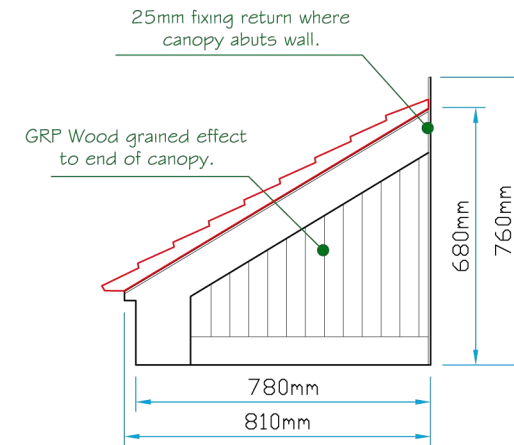

Plan View

Front Elevation

Section A~A

Side Elevation

12a Keenaghan Road, Rock, Dungannon
Co Tyrone, BT70 3JL

Model:
Kenilworth Tile Effect 1800
Mono pitch Door Canopy

Date: 09/12/09

Scale: 1:20 **Size:** A4

Drw by: G.J.G. **Chk'd** G.T. **App'd** G.T.

Sheet No: 1 of 1 **Rev:** A

Drw Title: Kenilworth Tile Effect 1800 Mono pitch Door Canopy

Drw No: 0224/A

Revision

A	Drw General update	02/03/06
---	--------------------	----------