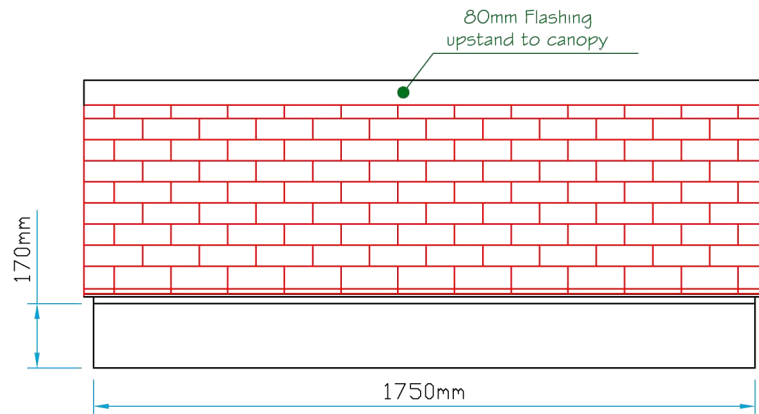

Plan View

Front Elevation

Section A~A

Side Elevation

12a Keenaghan Road, Rock, Dungannon
Co Tyrone, BT70 3JL

Model:
Kenilworth Tile Effect 1800
Mono pitch Door Canopy

Date: 09/12/09

Scale: 1:20 **Size:** A4

Drw by: G.J.G. **Chk'd** G.T. **App'd** G.T.

Sheet No: 1 of 1 **Rev:** A

Drw Title: Kenilworth Tile Effect 1800 Mono pitch Door Canopy

Drw No: 0224/A

Revision

A	Drw General update	02/03/06
---	--------------------	----------