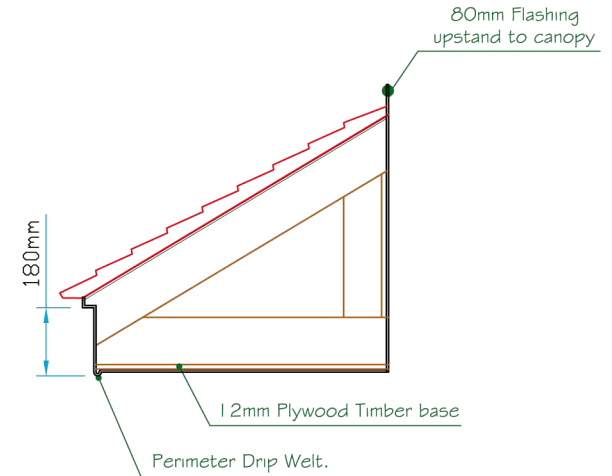

Plan View

Front Elevation

Section A~A

Side Elevation

12a Keenaghan Road, Rock, Dungannon
Co Tyrone, BT70 3JL

Model:
Kenilworth Tile Effect 1800
Mono pitch Door Canopy

Date: 09/12/09

Scale: 1:20 **Size:** A4

Drw by: G.J.G. **Chk'd** G.T. **App'd** G.T.

Sheet No: 1 of 1 **Rev:** A

Drw Title: Kenilworth Tile Effect 1800 Mono pitch Door Canopy

Drw No: 0224/A

Revision

A	Drw General update	02/03/06
---	--------------------	----------