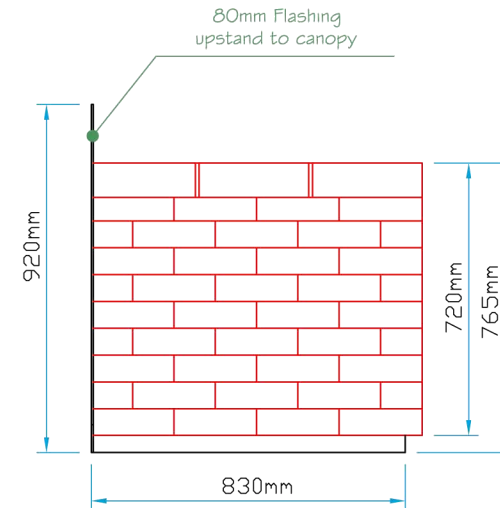

Plan View

GRP Wood grained effect to underside of canopy.

Section A~A

Front Elevation

Side Elevation

Revision		
B	Drw General update	13/12/05
A	Drw General update	23/2/04

 <p><b>LJM glassfibre ltd.</b> Bespoke Innovative G.R.P. Solutions</p> <p>12a Keenaghan Road, Rock, Dungannon Co Tyrone, BT70 3JL</p>			<b>Model:</b> Bovey Type with 'T' Door Canopy	
			<b>Date:</b> 09/12/09	
<b>Drw by:</b> G.J.G.	<b>Chk'd:</b> G.T.	<b>App'd:</b> G.T.	<b>Scale:</b> 1:20	<b>Size:</b> A4
<b>Drw Title:</b> Bovey Type with 'T' Door Canopy			<b>Sheet No:</b> 1 of 1	<b>Rev:</b> B
			<b>Drw No:</b> 0092/B	