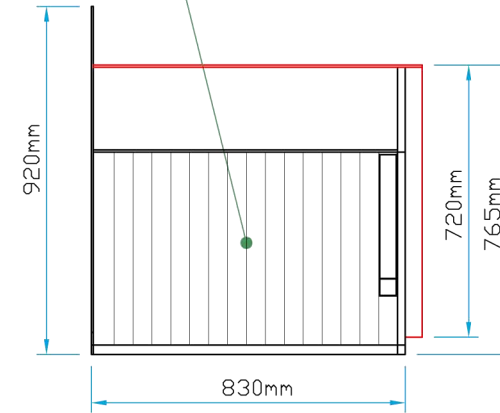

Plan View

GRP Wood grained effect to underside of canopy.

Section A~A

Front Elevation

Side Elevation

Revision		
B	Drw General update	13/12/05
A	Drw General update	23/2/04

 <p><b>LJM glassfibre ltd.</b> Bespoke Innovative G.R.P. Solutions</p> <p>12a Keenaghan Road, Rock, Dungannon Co Tyrone, BT70 3JL</p>			<b>Model:</b> Bovey Type with 'T' Door Canopy	
			<b>Date:</b> 09/12/09	
<b>Drw by:</b> G.J.G.	<b>Chk'd:</b> G.T.	<b>App'd:</b> G.T.	<b>Scale:</b> 1:20	<b>Size:</b> A4
<b>Drw Title:</b> Bovey Type with 'T' Door Canopy			<b>Sheet No:</b> 1 of 1	<b>Rev:</b> B
			<b>Drw No:</b> 0092/B	