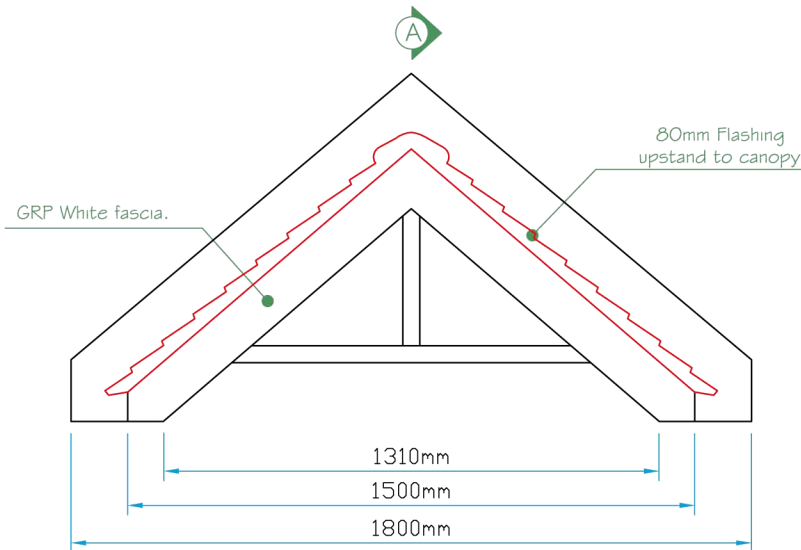

Plan View

GRP Wood grained effect to underside of canopy.

Section A~A

Front Elevation

Side Elevation

Revision		
B	Drw General update	13/12/05
A	Drw General update	23/2/04

 <p><b>LJM glassfibre ltd.</b> Bespoke Innovative G.R.P. Solutions</p> <p>12a Keenaghan Road, Rock, Dungannon Co Tyrone, BT70 3JL</p>			<b>Model:</b> Bovey Type with 'T' Door Canopy	
			<b>Date:</b> 09/12/09	
<b>Drw by:</b> G.J.G.	<b>Chk'd:</b> G.T.	<b>App'd:</b> G.T.	<b>Scale:</b> 1:20	<b>Size:</b> A4
<b>Drw Title:</b> Bovey Type with 'T' Door Canopy			<b>Sheet No:</b> 1 of 1	<b>Rev:</b> B
			<b>Drw No:</b> 0092/B	