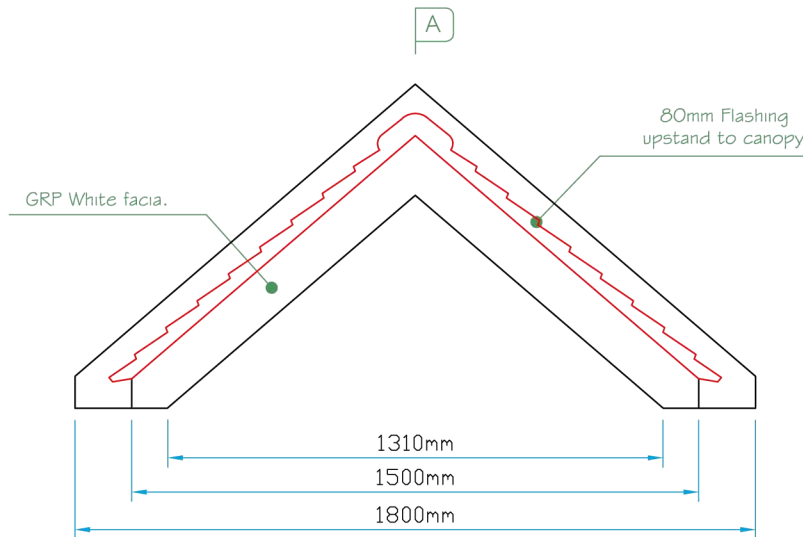

Plan View

Section A~A

Front Elevation

Side Elevation

 <p>LJM glassfibre ltd. Bespoke Innovative G.R.P. Solutions</p> <p>12a Keenaghan Road, Rock, Dungannon Co Tyrone, BT70 3JL</p>			Model: Bovey 40° Door Canopy	
			Date: 09/12/09	
Drw by: G.J.G.	Chk'd G.T.	App'd G.T.	Scale: 1:20	Size: A4
Drw Title: Bovey 40deg Door Canopy			Sheet No: 1 of 1	Rev: A
			Drw No: 0090/A	