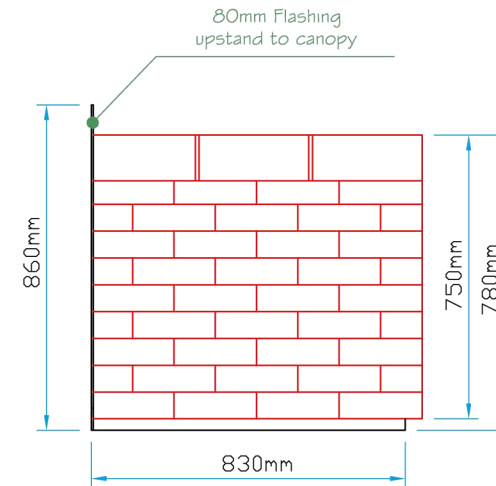

Plan View

Section A~A

Front Elevation

Side Elevation

 <p>LJM glassfibre ltd. Bespoke Innovative G.R.P. Solutions</p> <p>12a Keenaghan Road, Rock, Dungannon Co Tyrone, BT70 3JL</p>			Model: Bovey 40° Door Canopy	
			Date: 09/12/09	
Drw by: G.J.G.	Chk'd G.T.	App'd G.T.	Scale: 1:20	Size: A4
Drw Title: Bovey 40deg Door Canopy			Sheet No: 1 of 1	Rev: A
			Drw No: 0090/A	