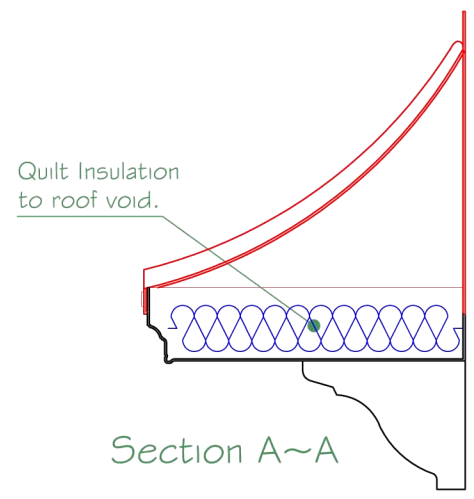

Plan View

Section A~A

Front Elevation

Side Elevation

 Bespoke Innovative G.R.P. Solutions 12a Keenaghan Road, Rock, Dungannon Co Tyrone, BT70 3JL			Model: Kensington Entrance Canopy RH 5Q4C 2660 With Mill Hill Bks	
			Date: 09/12/09	
Scale: 1:20		Size: A4		
Drw by: G.J.G.	Chk'd: G.T.	App'd: G.T.	Sheet No: 1 of 1	Rev: A
Drw Title: Kensington Entrance RH 2660 # Mill Hill Bks			Drw No: 0077/A	