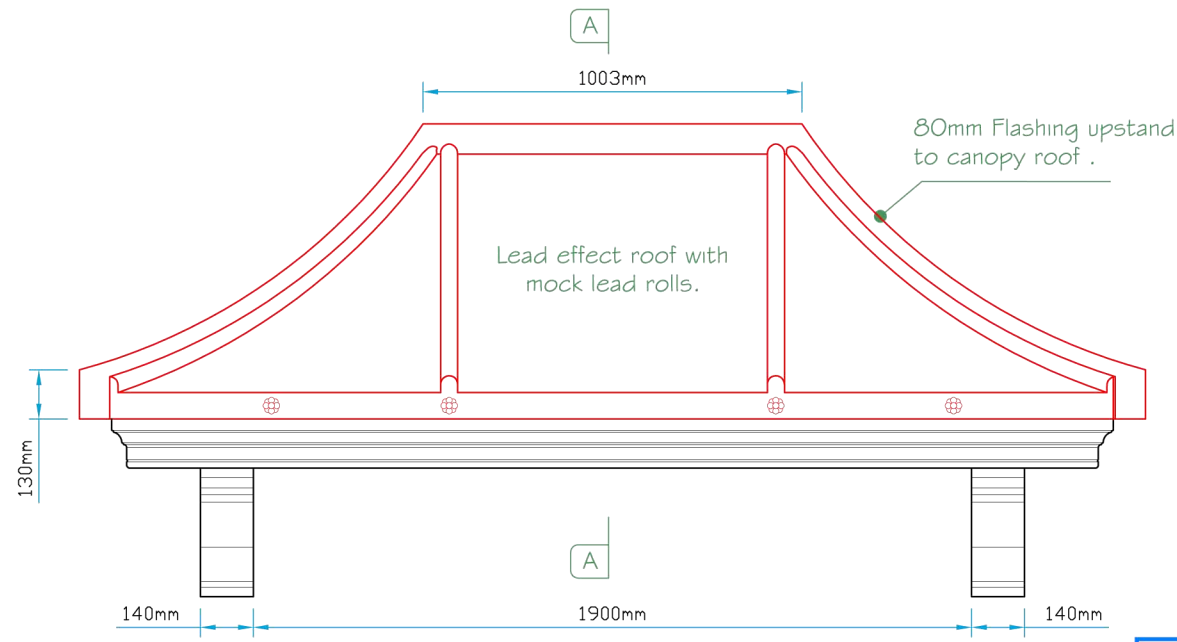

Plan View

Section A~A

Front Elevation

Side Elevation

 Bespoke Innovative G.R.P. Solutions 12a Keenaghan Road, Rock, Dungannon Co Tyrone, BT70 3JL			Model: Kensington Entrance Canopy RH 5Q4C 2660 With Mill Hill Bks	
			Date: 09/12/09	
Scale: 1:20		Size: A4		
Drw by: G.J.G.	Chk'd: G.T.	App'd: G.T.	Sheet No: 1 of 1	Rev: A
Drw Title: Kensington Entrance RH 2660 # Mill Hill Bks			Drw No: 0077/A	