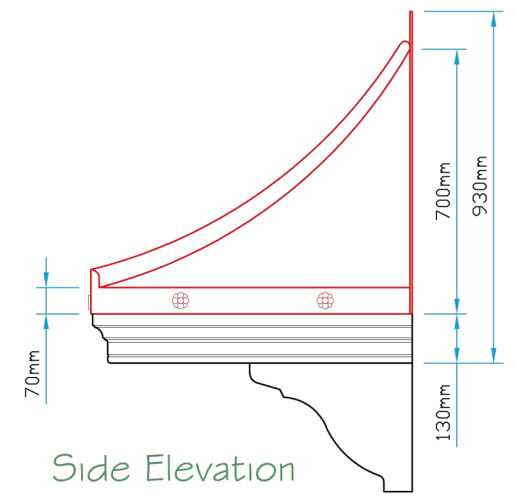

Plan View

Section A~A

Front Elevation

Side Elevation

 Bespoke Innovative G.R.P. Solutions 12a Keenaghan Road, Rock, Dungannon Co Tyrone, BT70 3JL			Model: Kensington Entrance Canopy RH 5Q4C 2660 With Mill Hill Bks	
			Date: 09/12/09	
Scale: 1:20		Size: A4		
Drw by: G.J.G.	Chk'd: G.T.	App'd: G.T.	Sheet No: 1 of 1	Rev: A
Drw Title: Kensington Entrance RH 2660 # Mill Hill Bks			Drw No: 0077/A	